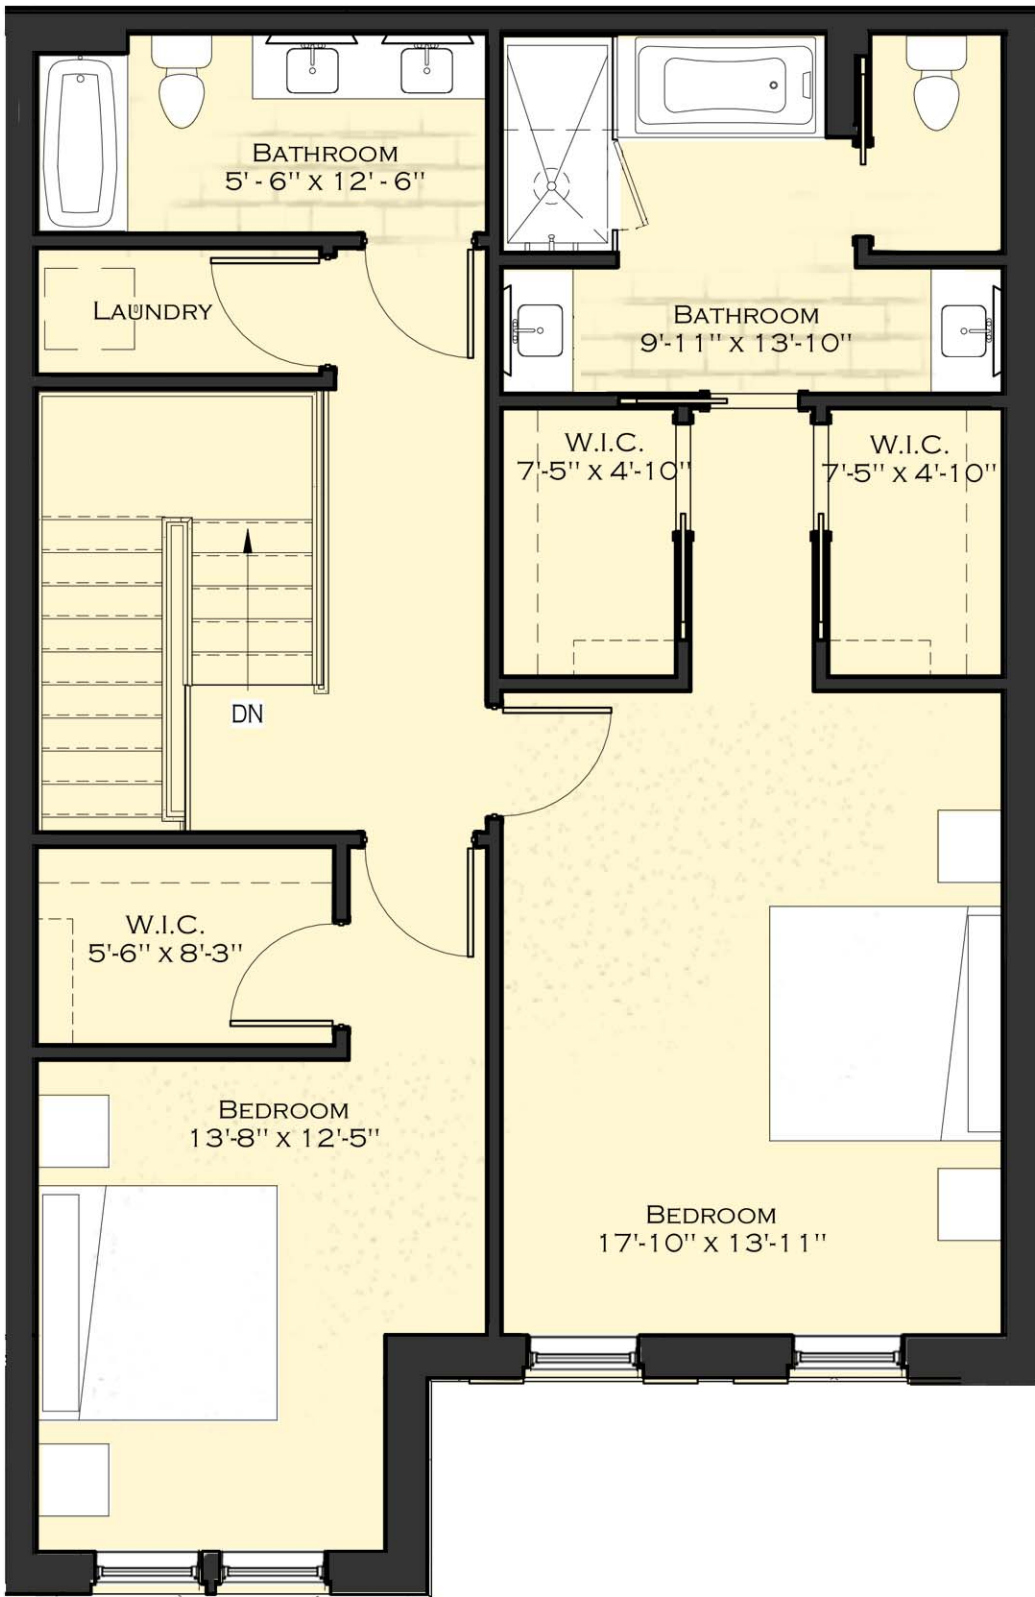

1111 Elmwood

Buffalo, New York

Suite Description

- Living Area Total: 2,002 SF
- + 135 SF patio
- Planting bed
- 2 Bedrooms / 2 1/2 Bathrooms
- High ceilings; Max Height = 11

-Refridge, Washer and Dryer not included in offering, for reference only.

Townhouse 1107-2nd Floor

4th Edition