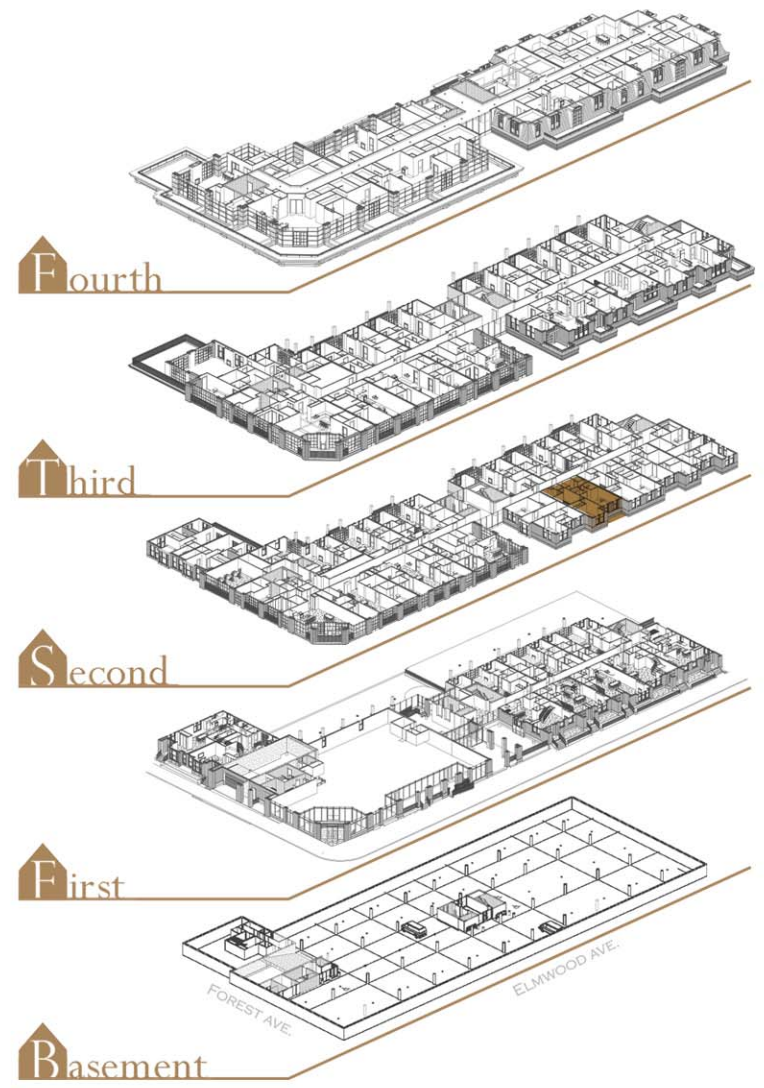

1111 Elmwood

Buffalo, New York

Suite Description

- Living Area Total: 2,002 SF
- + 135 SF patio
- Planting bed
- 2 Bedrooms / 2 1/2 Bathrooms
- High ceilings; Max Height = 11

-Refridge, Washer and Dryer not included in offering, for reference only.

Townhouse 1107-2nd Floor

4th Edition