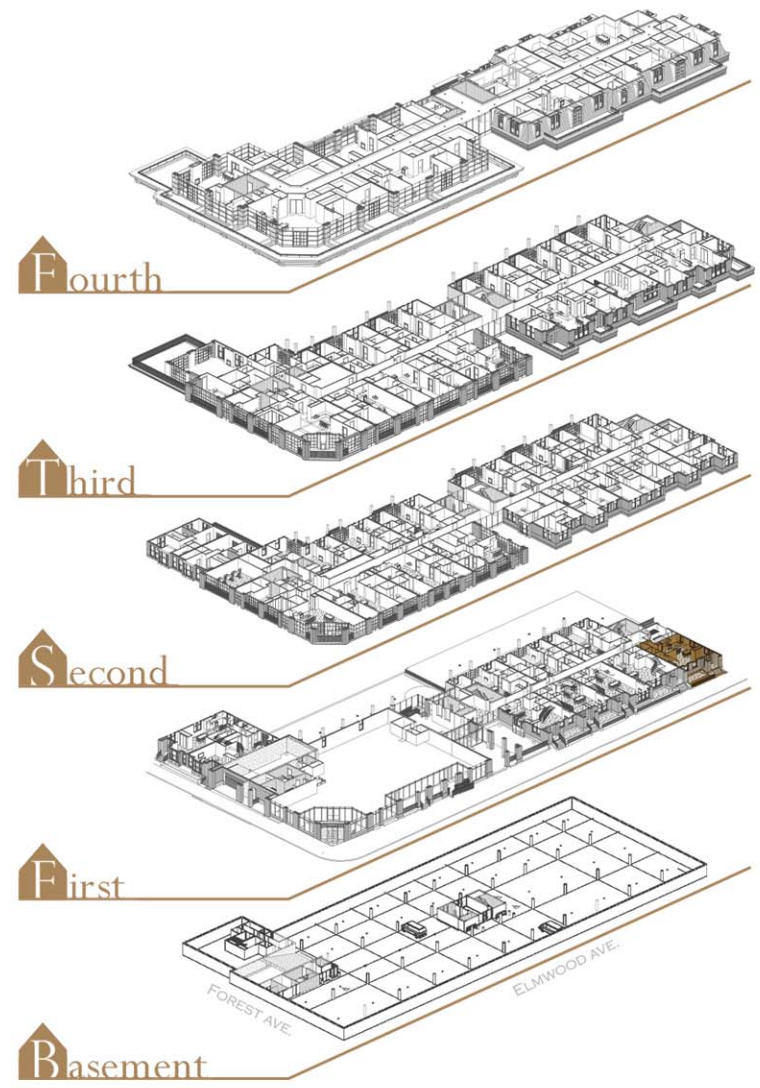

1111 Elmwood

Buffalo, New York

Suite Description

- Living Area Total: 1,974 SF
- + 142 SF patio
- 2 Bedrooms / 2 1/2 Bathrooms / 1 Den
- High ceilings; Max Height = 11'

-Refridge, Washer and Dryer not included in offering, for reference only.

Townhouse 1101 - 1st Floor

4th Edition