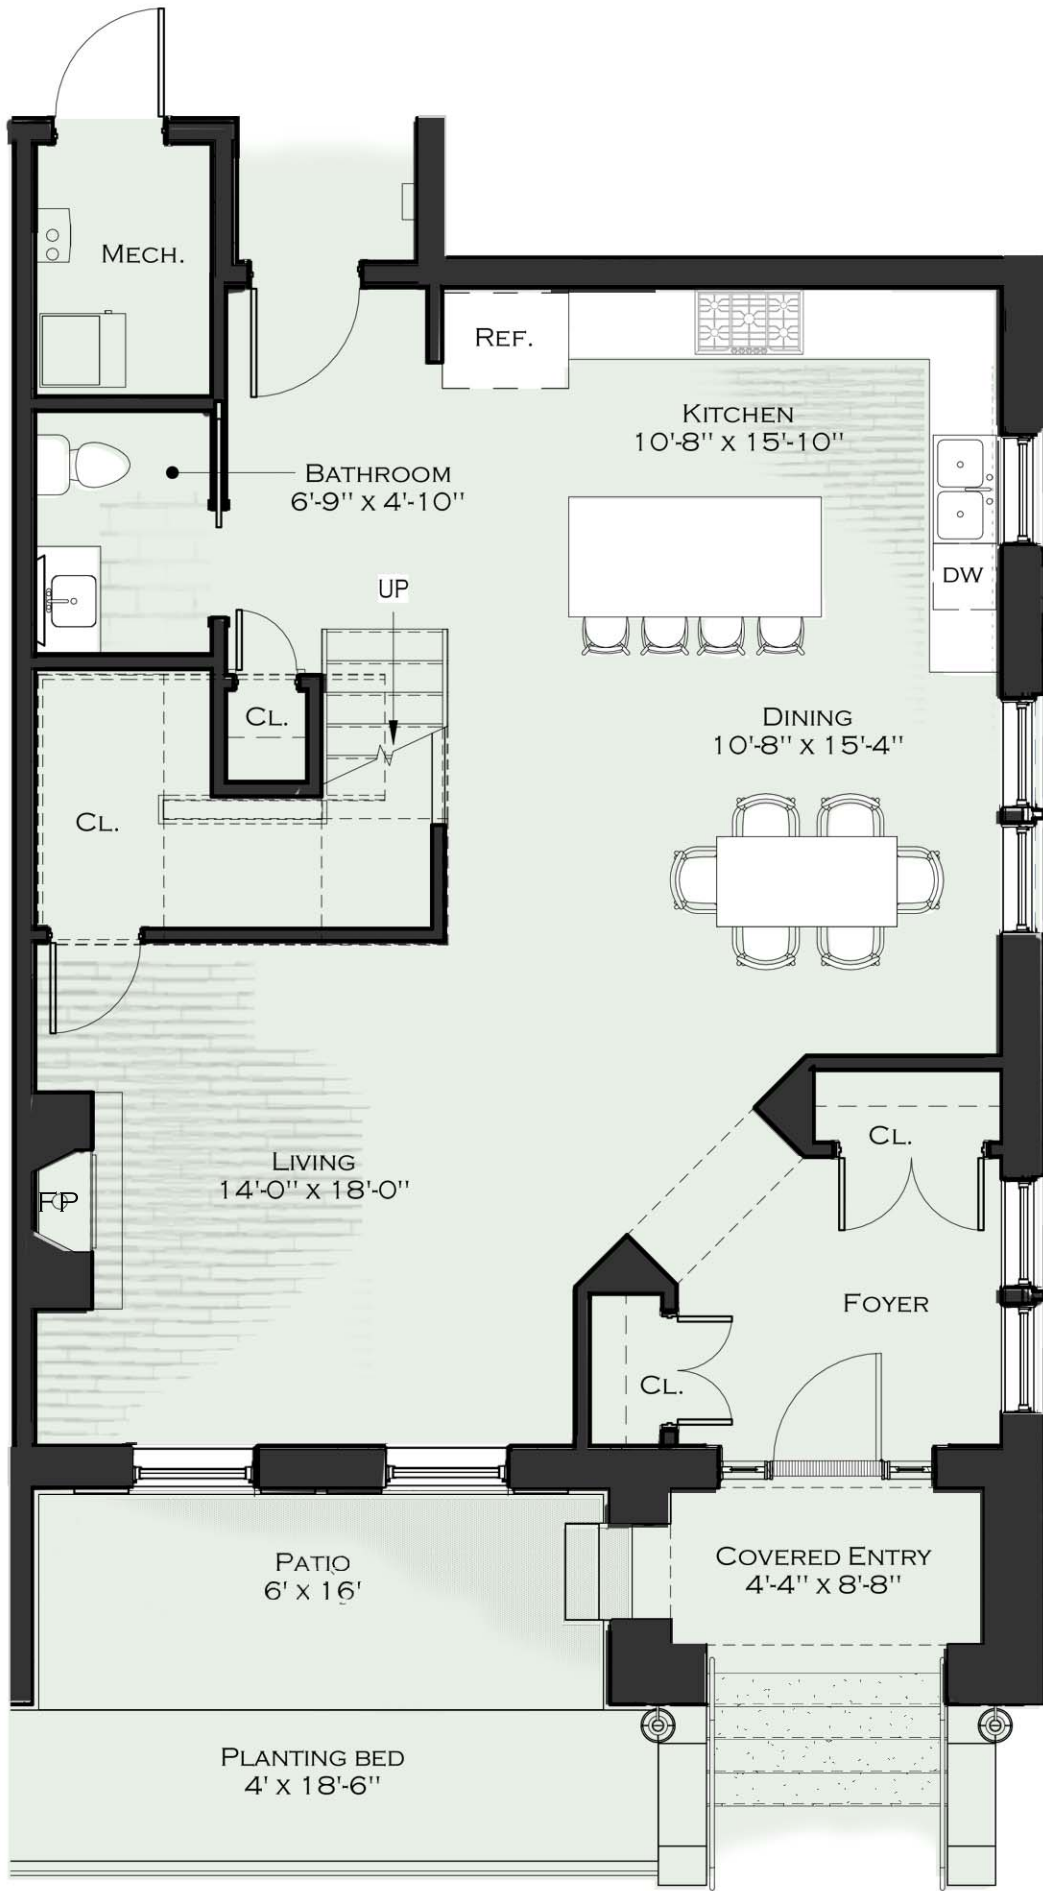

1111 Elmwood

Buffalo, New York

Suite Description

- Living Area Total: 1,974 SF
- + 142 SF patio
- 2 Bedrooms / 2 1/2 Bathrooms / 1 Den
- High ceilings; Max Height = 11'

-Refridge, Washer and Dryer not included in offering, for reference only.

Townhouse 1101 - 1st Floor

4th Edition