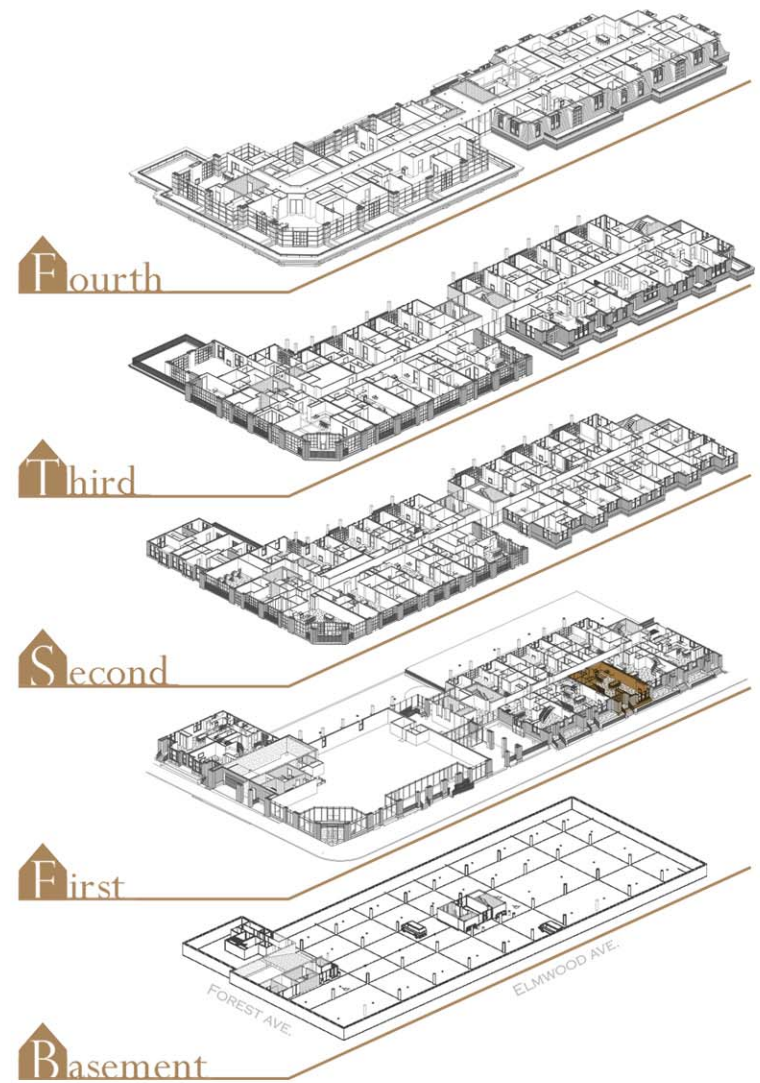

1111 Elmwood

Buffalo, New York

Suite Description

- Living Area Total: 2,107 SF
- + 46 SF Covered Entry
- Planting bed
- 2 Bedrooms / 2 1/2 Bathrooms
- High ceilings; Max Height = 11'

-Refridge, Washer and Dryer not included in offering, for reference only.

Townhouse 1105- 1st Floor

4th Edition