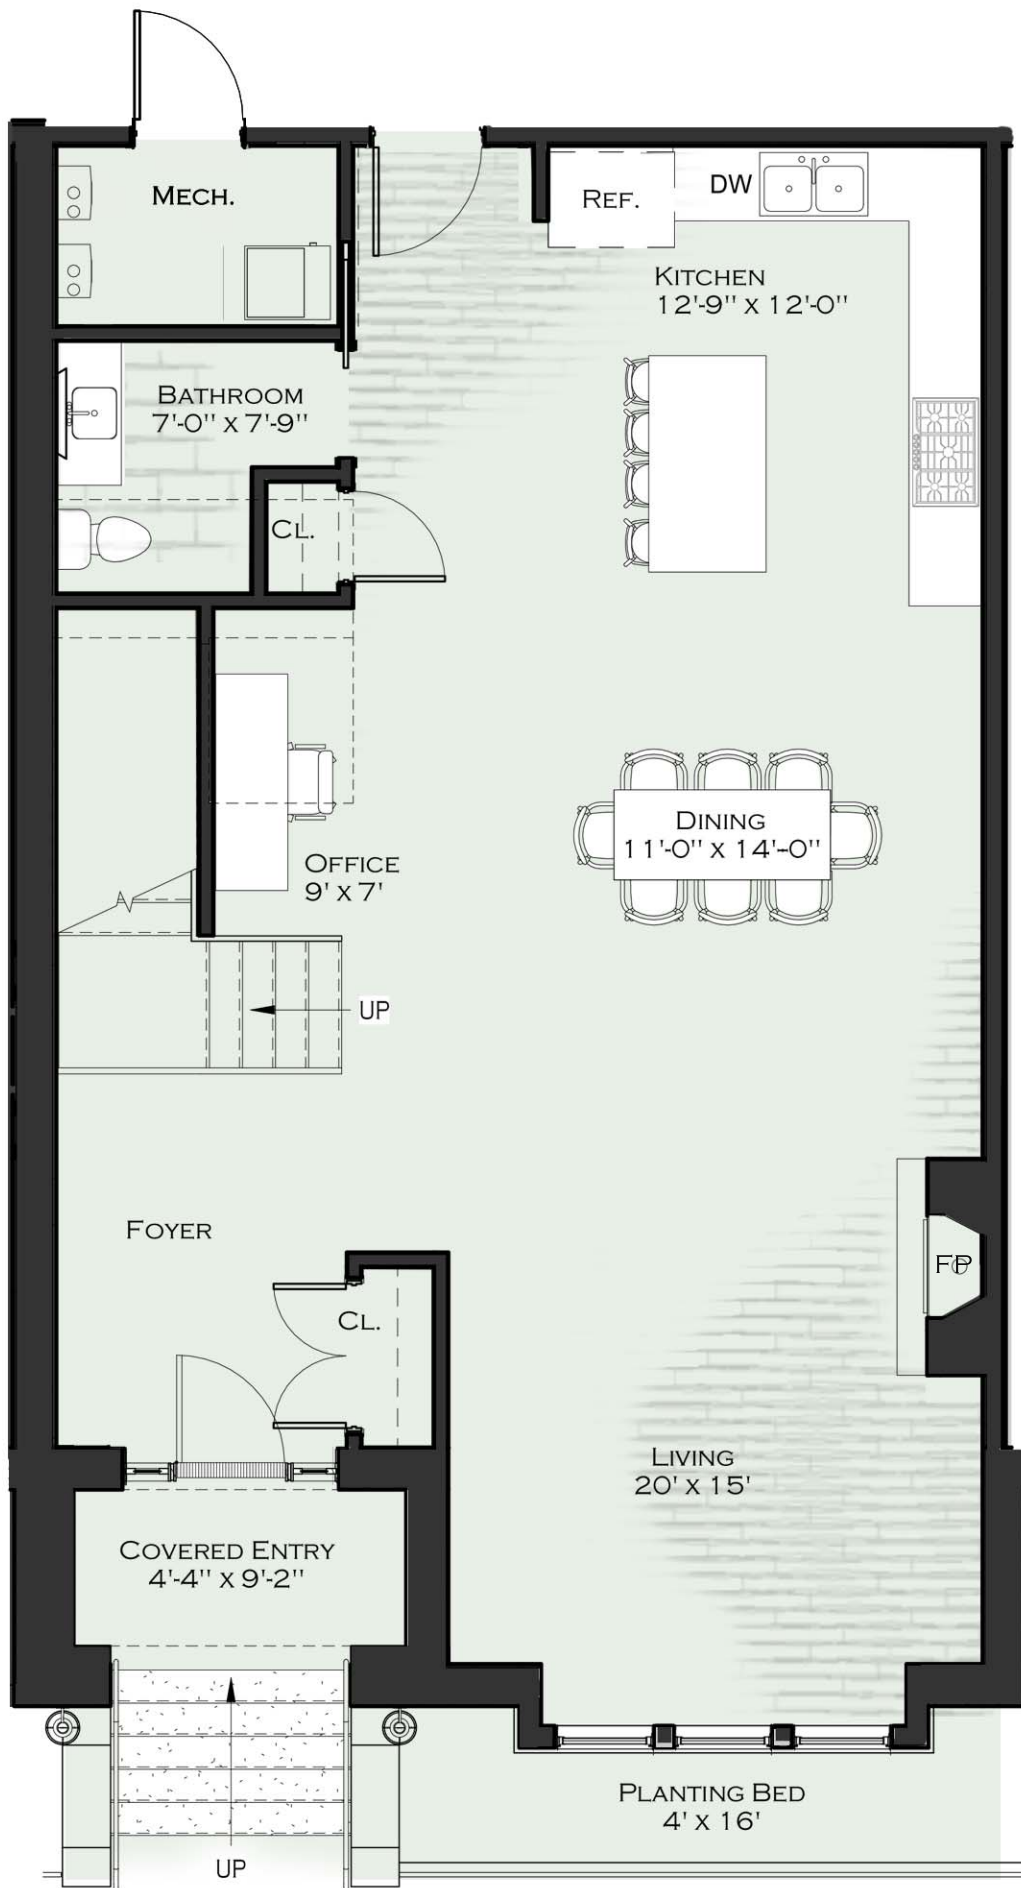

1111 Elmwood

Buffalo, New York

Suite Description

- Living Area Total: 2,107 SF
- + 46 SF Covered Entry
- Planting bed
- 2 Bedrooms / 2 1/2 Bathrooms
- High ceilings; Max Height = 11'

-Refridge, Washer and Dryer not included in offering, for reference only.

Townhouse 1105- 1st Floor

4th Edition