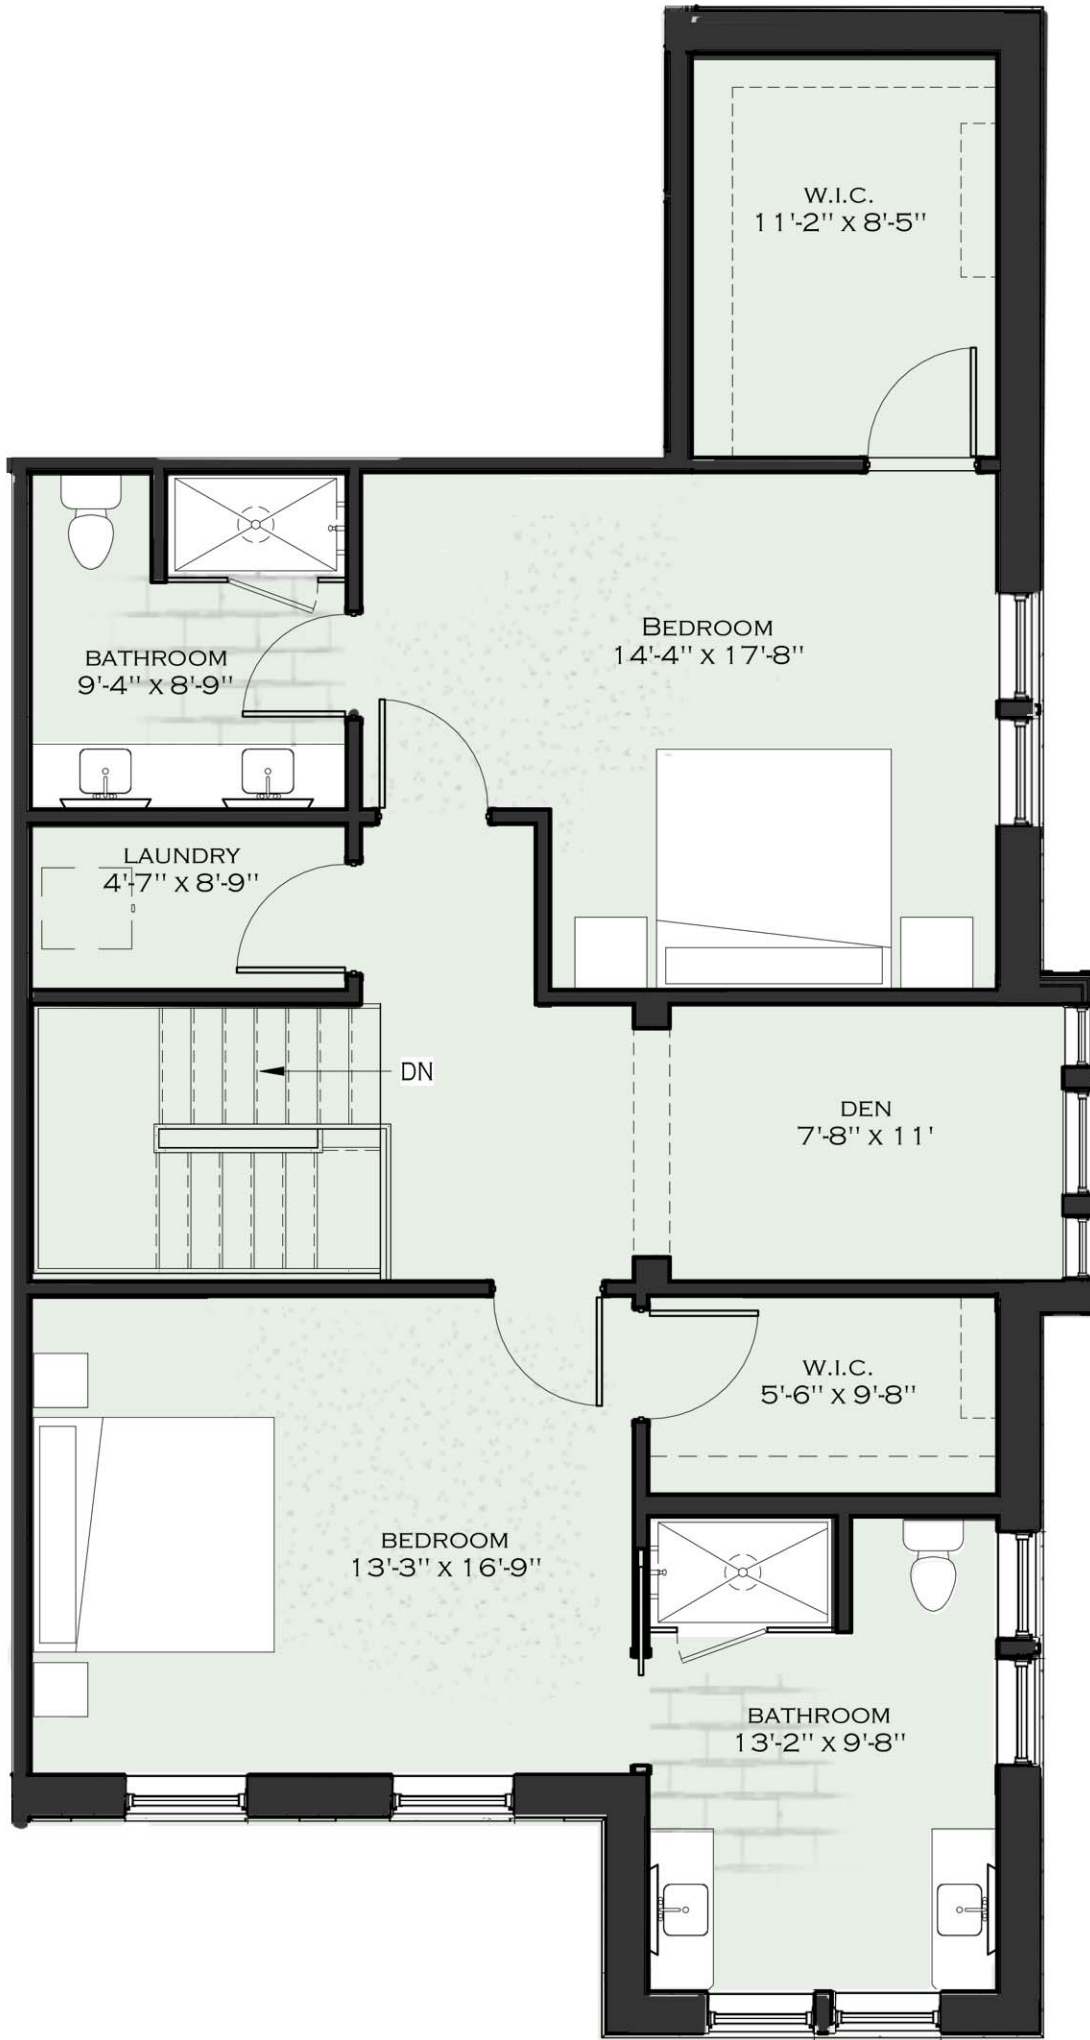

1111 Elmwood

Buffalo, New York

Suite Description

- Living Area Total: 1,974 SF
- + 142 SF patio
- 2 Bedrooms / 2 1/2 Bathrooms / 1 Den
- High ceilings; Max Height = 11'

-Refridge, Washer and Dryer not included in offering, for reference only.

Townhouse 1101-2nd Floor

4th Edition