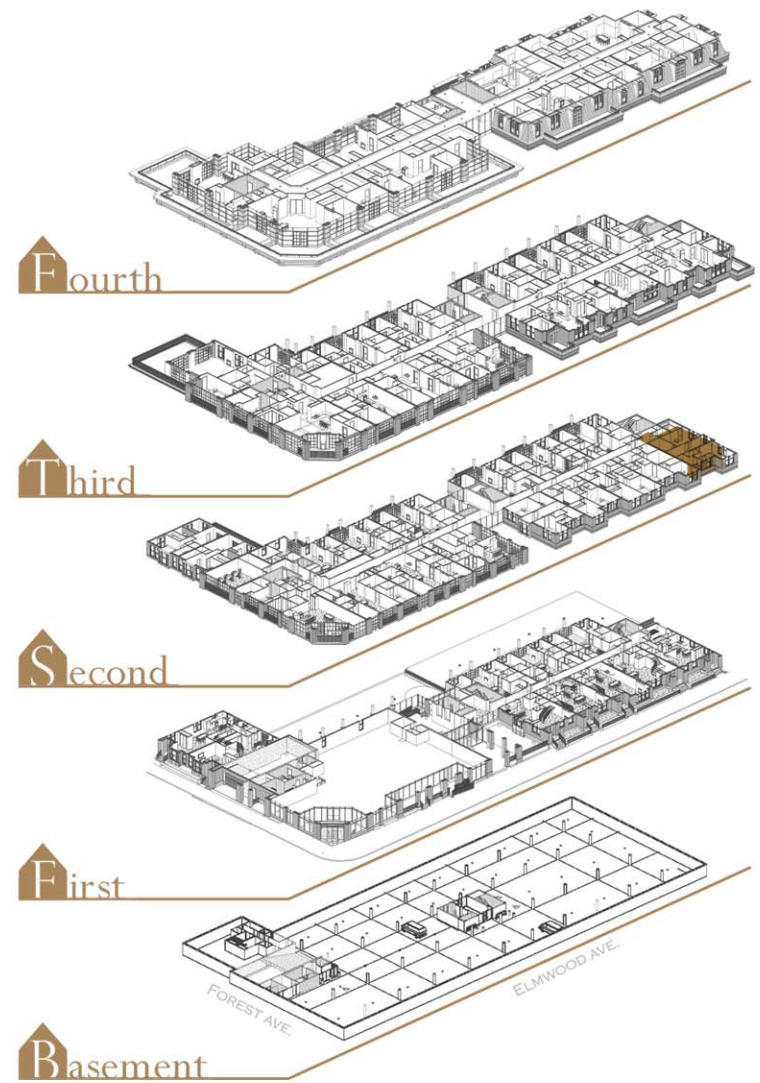

1111 Elmwood

Buffalo, New York

Suite Description

- Living Area Total: 1,974 SF
- + 142 SF patio
- 2 Bedrooms / 2 1/2 Bathrooms / 1 Den
- High ceilings; Max Height = 11'

-Refridge, Washer and Dryer not included in offering, for reference only.

Townhouse 1101-2nd Floor

4th Edition