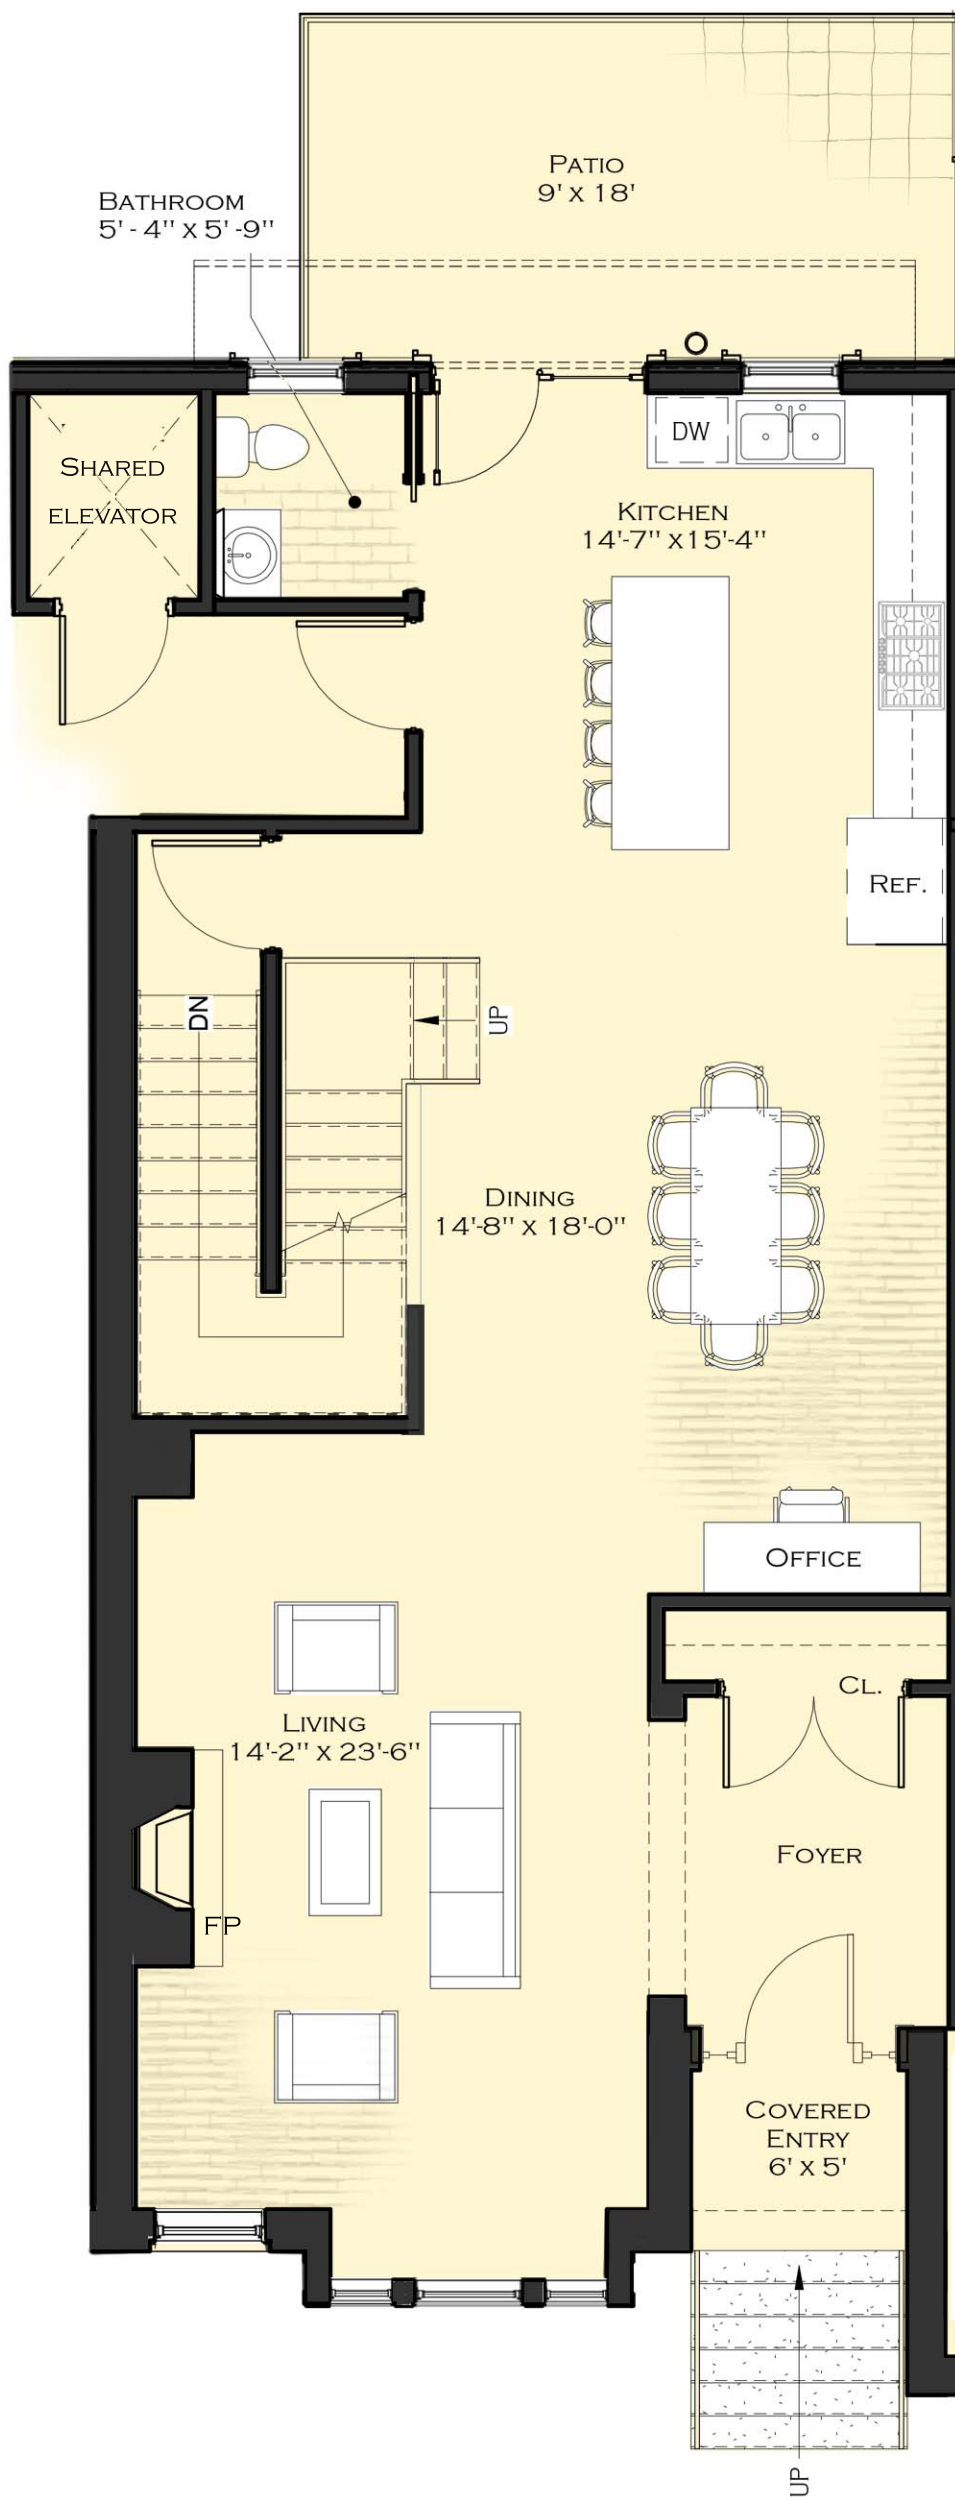

1111 Elmwood

Buffalo, New York

Suite Description

- Living Area Total: 2,099 SF
- + 478 SF of Patio
- 2 Bedrooms / 2 1/2 Bathrooms
- High ceilings; Max Height = 10'
- Shared Elevator Entry / Private Stair Entry
- Refridge, Washer and Dryer not included in offering, for reference only.

Townhouse 605 - 1st Floor

4th Edition