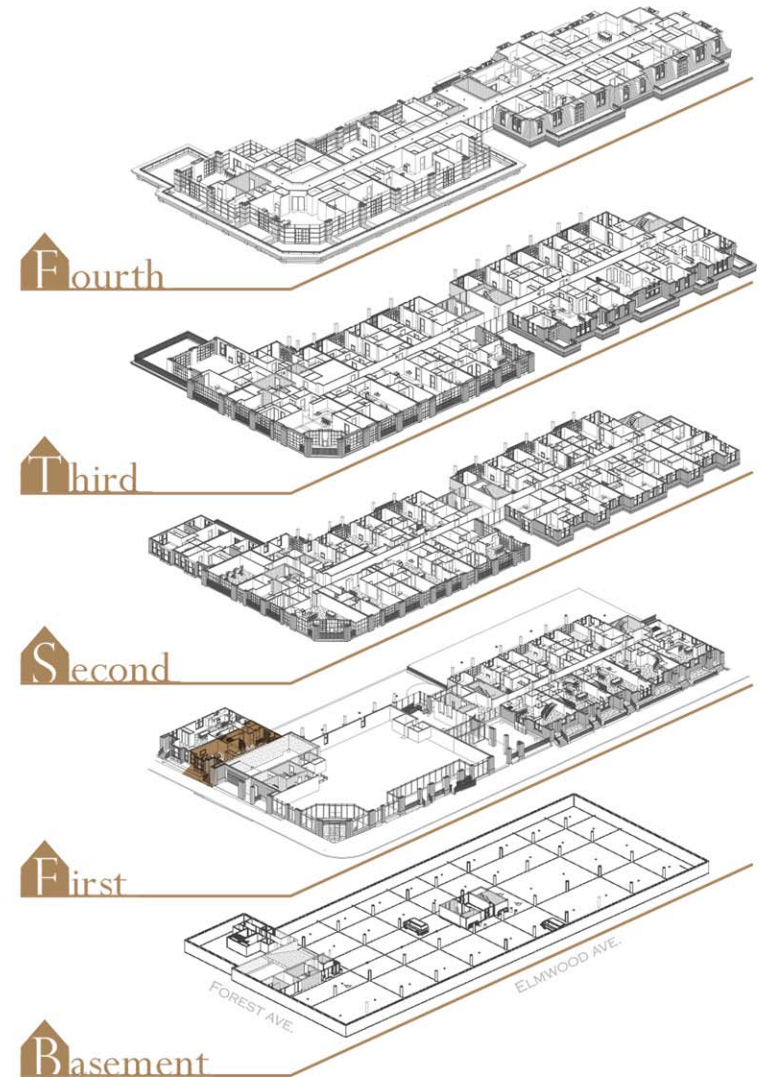

1111 Elmwood

Buffalo, New York

Suite Description

- Living Area Total: 2,099 SF
- + 478 SF of Patio
- 2 Bedrooms / 2 1/2 Bathrooms
- High ceilings; Max Height = 10'
- Shared Elevator Entry / Private Stair Entry
- Refridge, Washer and Dryer not included in offering, for reference only.

Townhouse 605 - 1st Floor

4th Edition