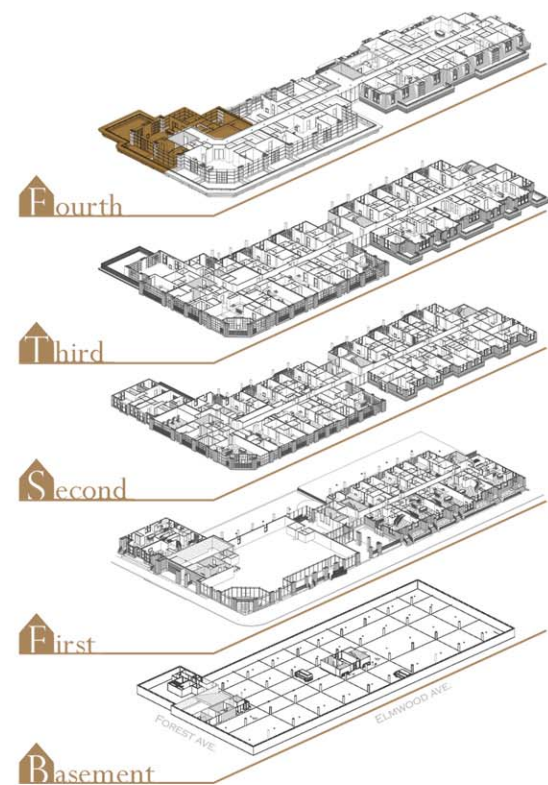

Suite Description

- Living Area: 2,268 SF
- + 1,011 SF of Roof Terrace
- 2 Bedrooms / 3 Bathrooms / 1 Den
- High ceilings; Max Height = 11'
- Refridge, Washer and Dryer not included in offering, for reference only.

Suite 403

4th Edition