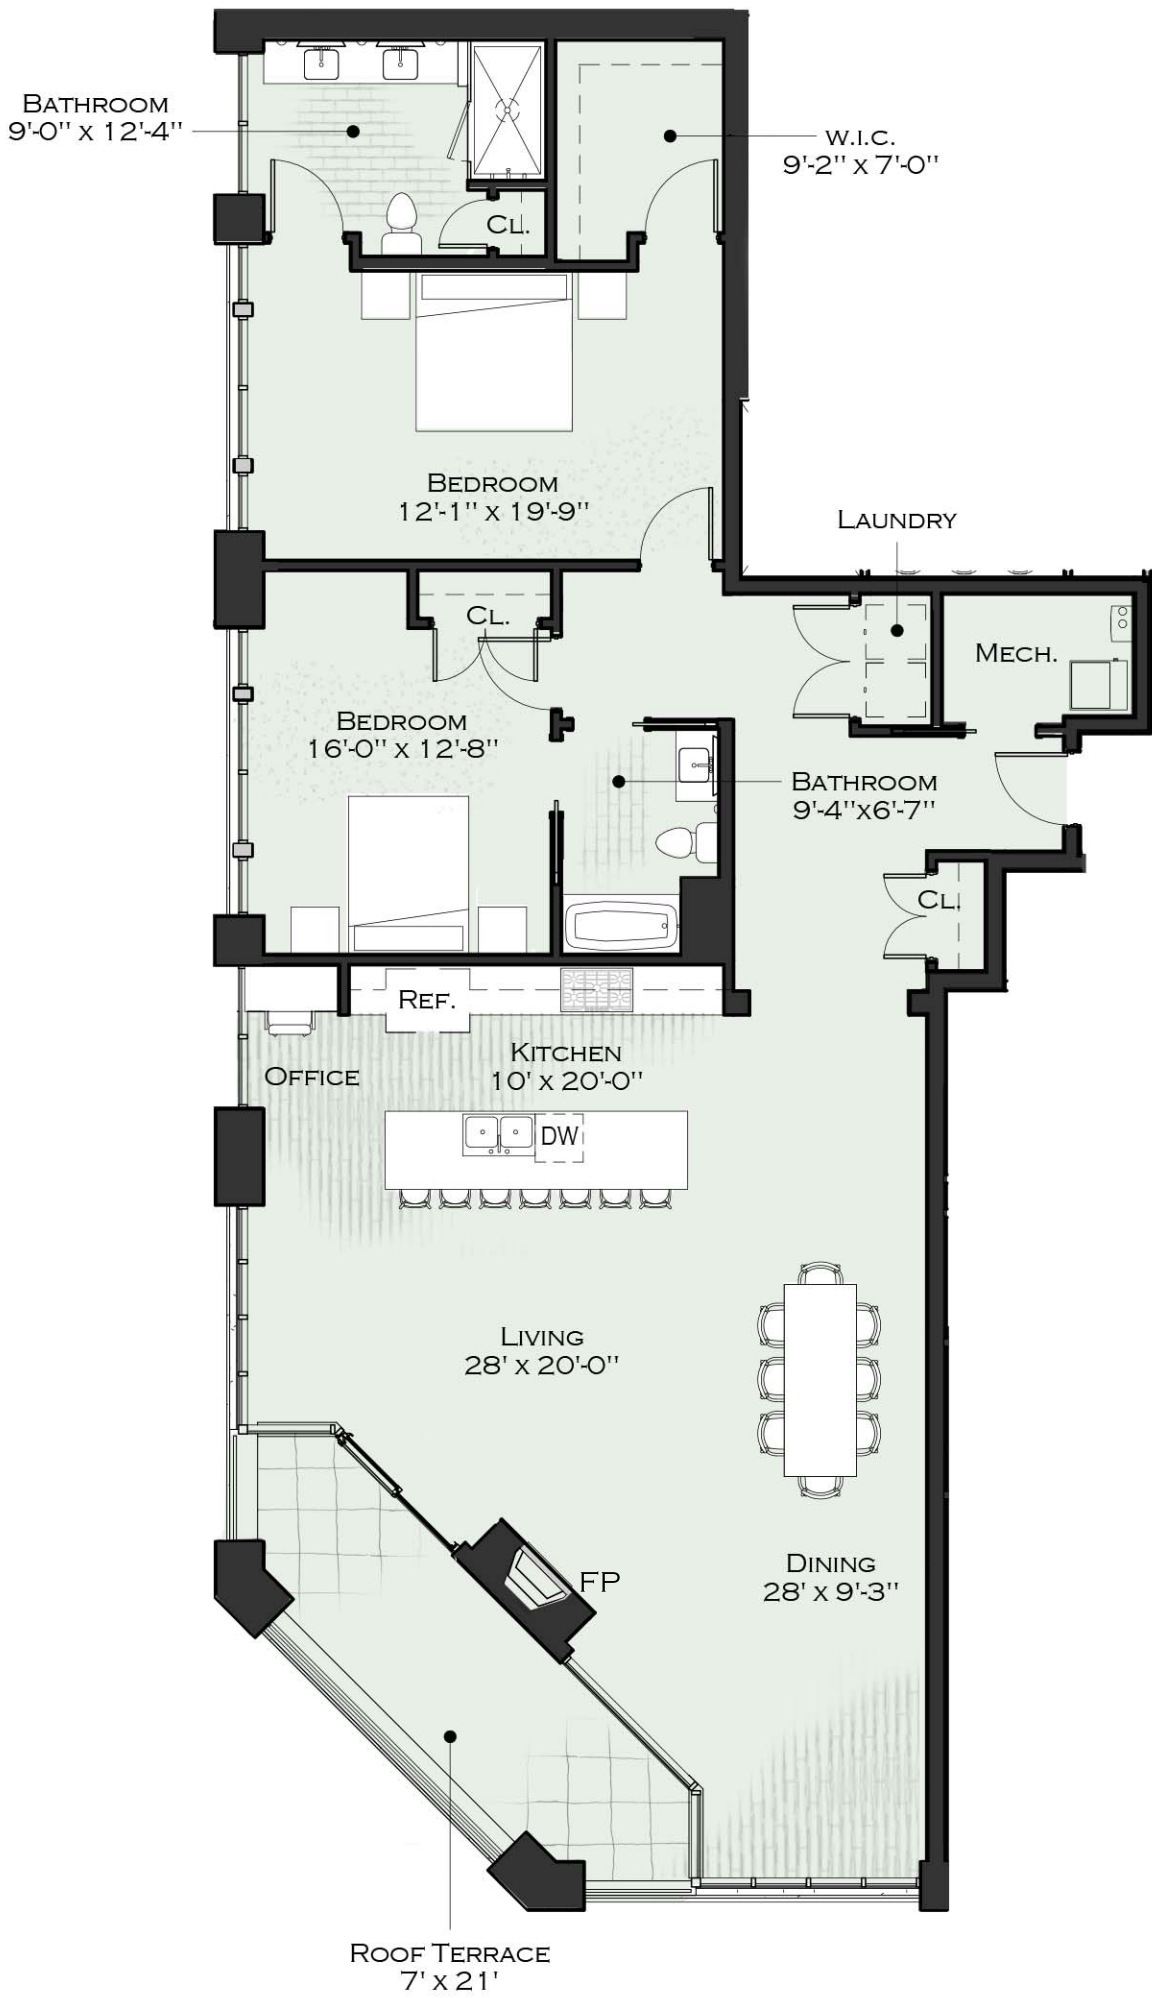

# 1111 Elmwood

Buffalo, New York

## Suite Description

- Living Area: 1,842 SF
- + 167 SF patio
- 2 Bedrooms / 2 Bathrooms
- High ceilings; Max Height = 10'
- Refridge, Washer and Dryer not included in offering, for reference only.