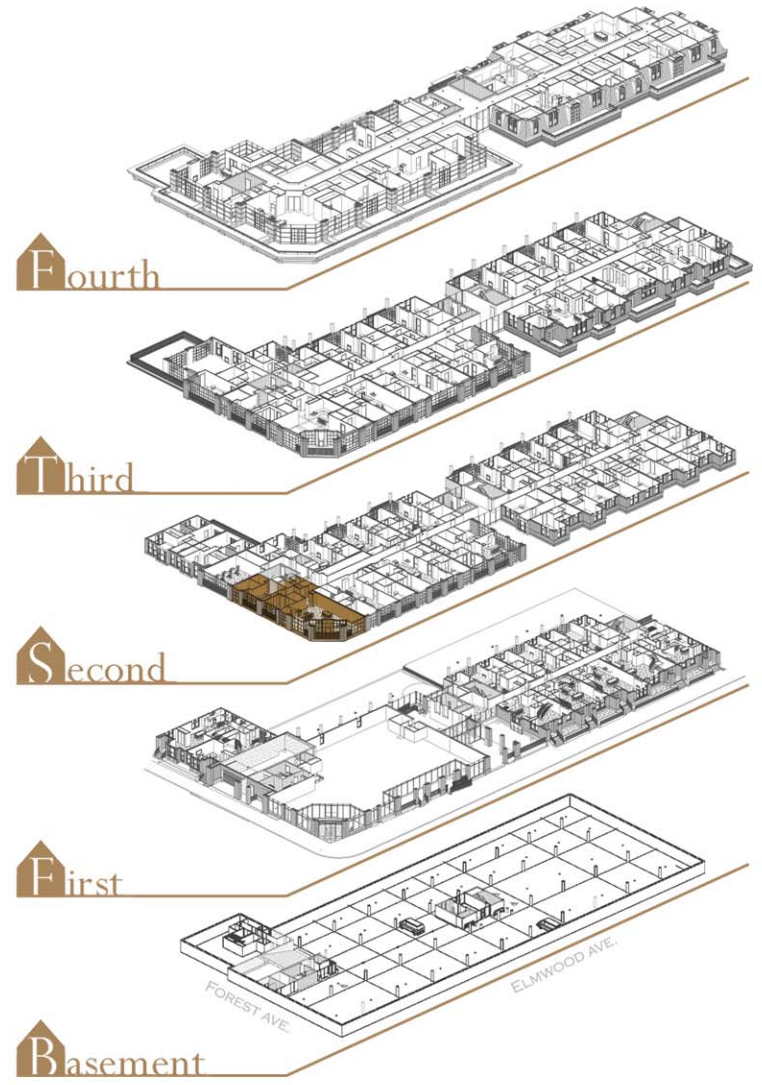

# 1111 Elmwood

Buffalo, New York

## Suite Description

- Living Area: 1,842 SF
- + 167 SF patio
- 2 Bedrooms / 2 Bathrooms
- High ceilings; Max Height = 10'
- Refridge, Washer and Dryer not included in offering, for reference only.