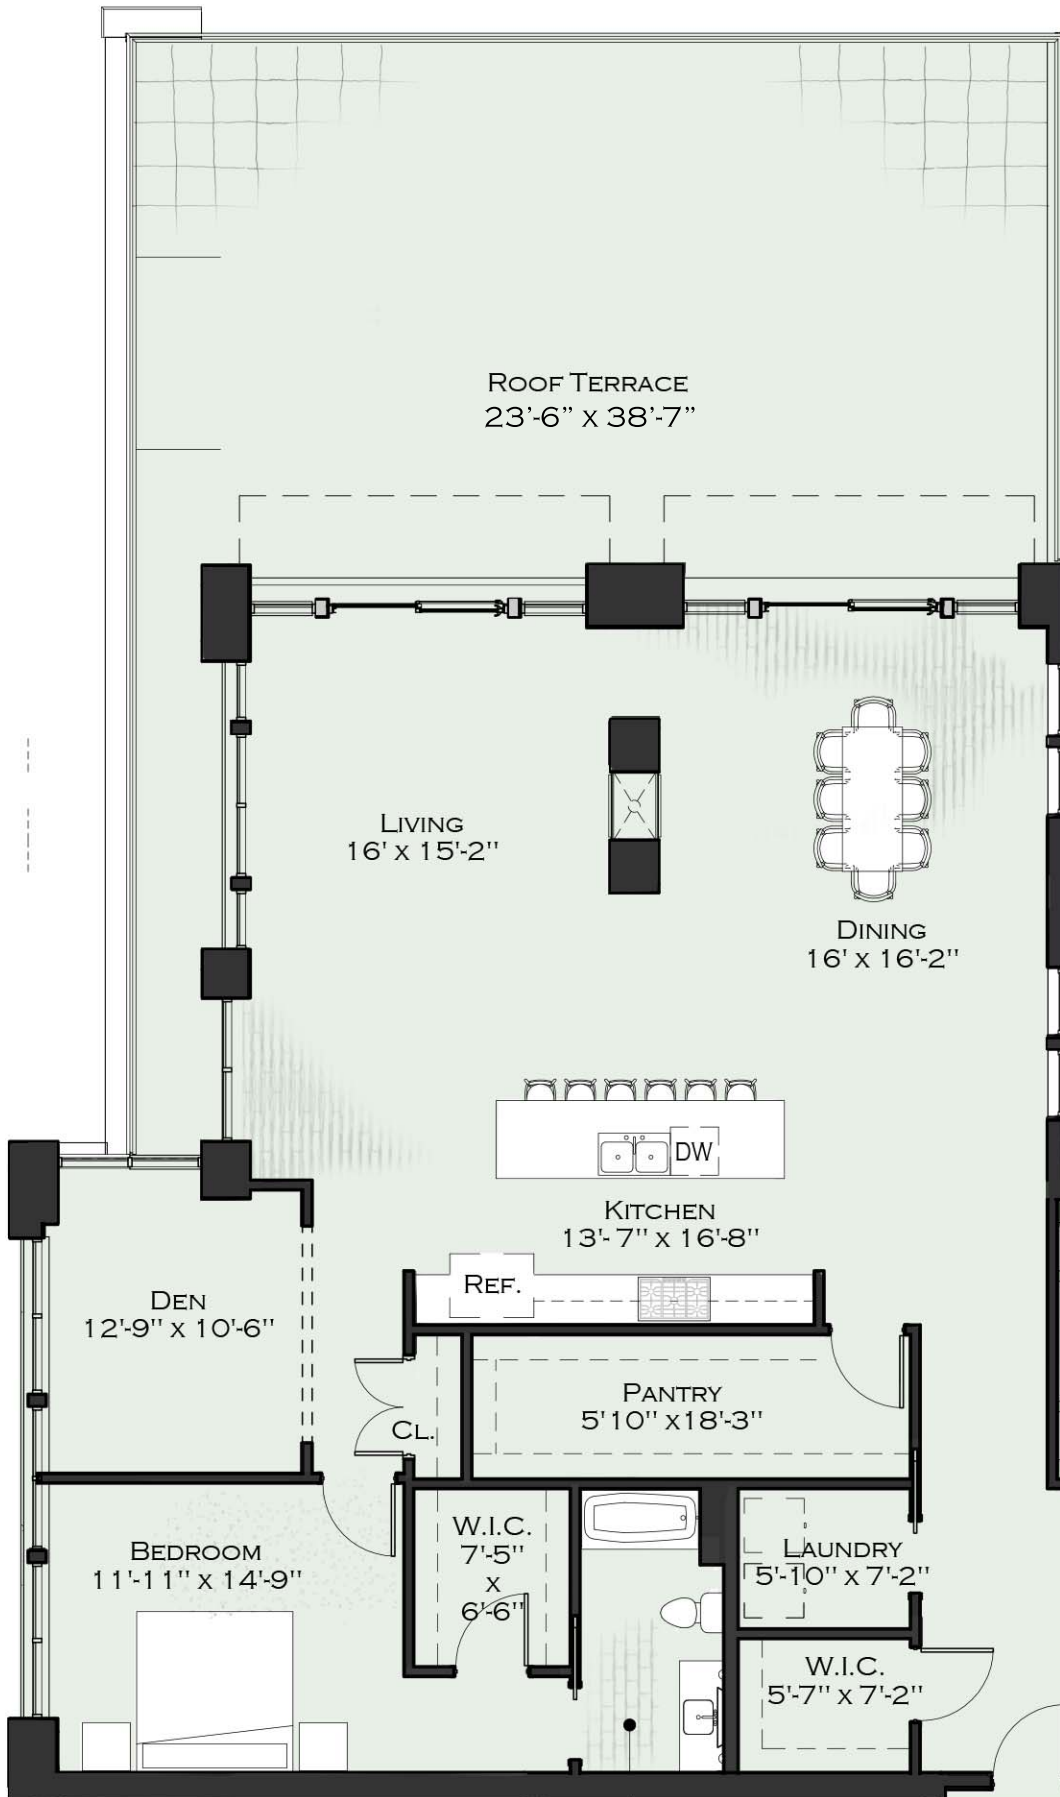

1111 Elmwood

Buffalo, New York

Suite Description

- Living Area: 2,740 SF
- + 989 SF of Patio
- 3 Bedrooms / 3 Bathrooms / Den
- High ceilings; Max Height = 10'
- Refridge, Washer and Dryer not included in offering, for reference only.

4th Edition

Suite 305