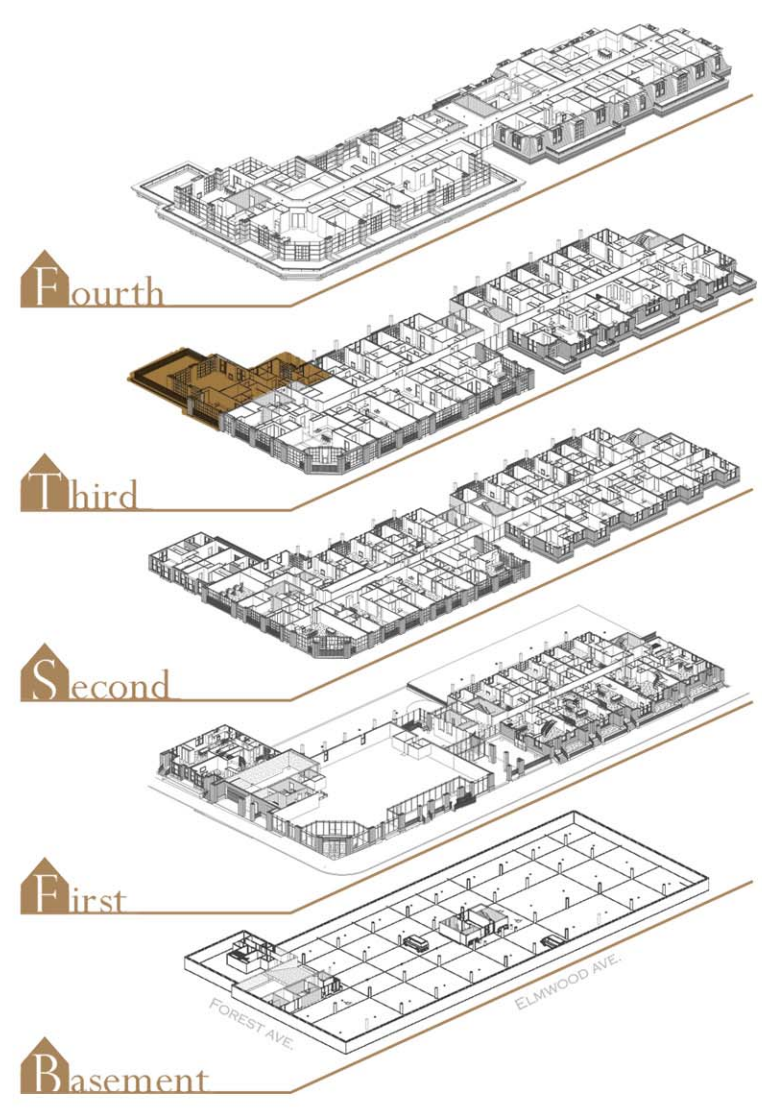

1111 Elmwood

Buffalo, New York

Suite Description

- Living Area: 2,740 SF
- + 989 SF of Patio
- 3 Bedrooms / 3 Bathrooms / Den
- High ceilings; Max Height = 10'
- Refridge, Washer and Dryer not included in offering, for reference only.

4th Edition

Suite 305