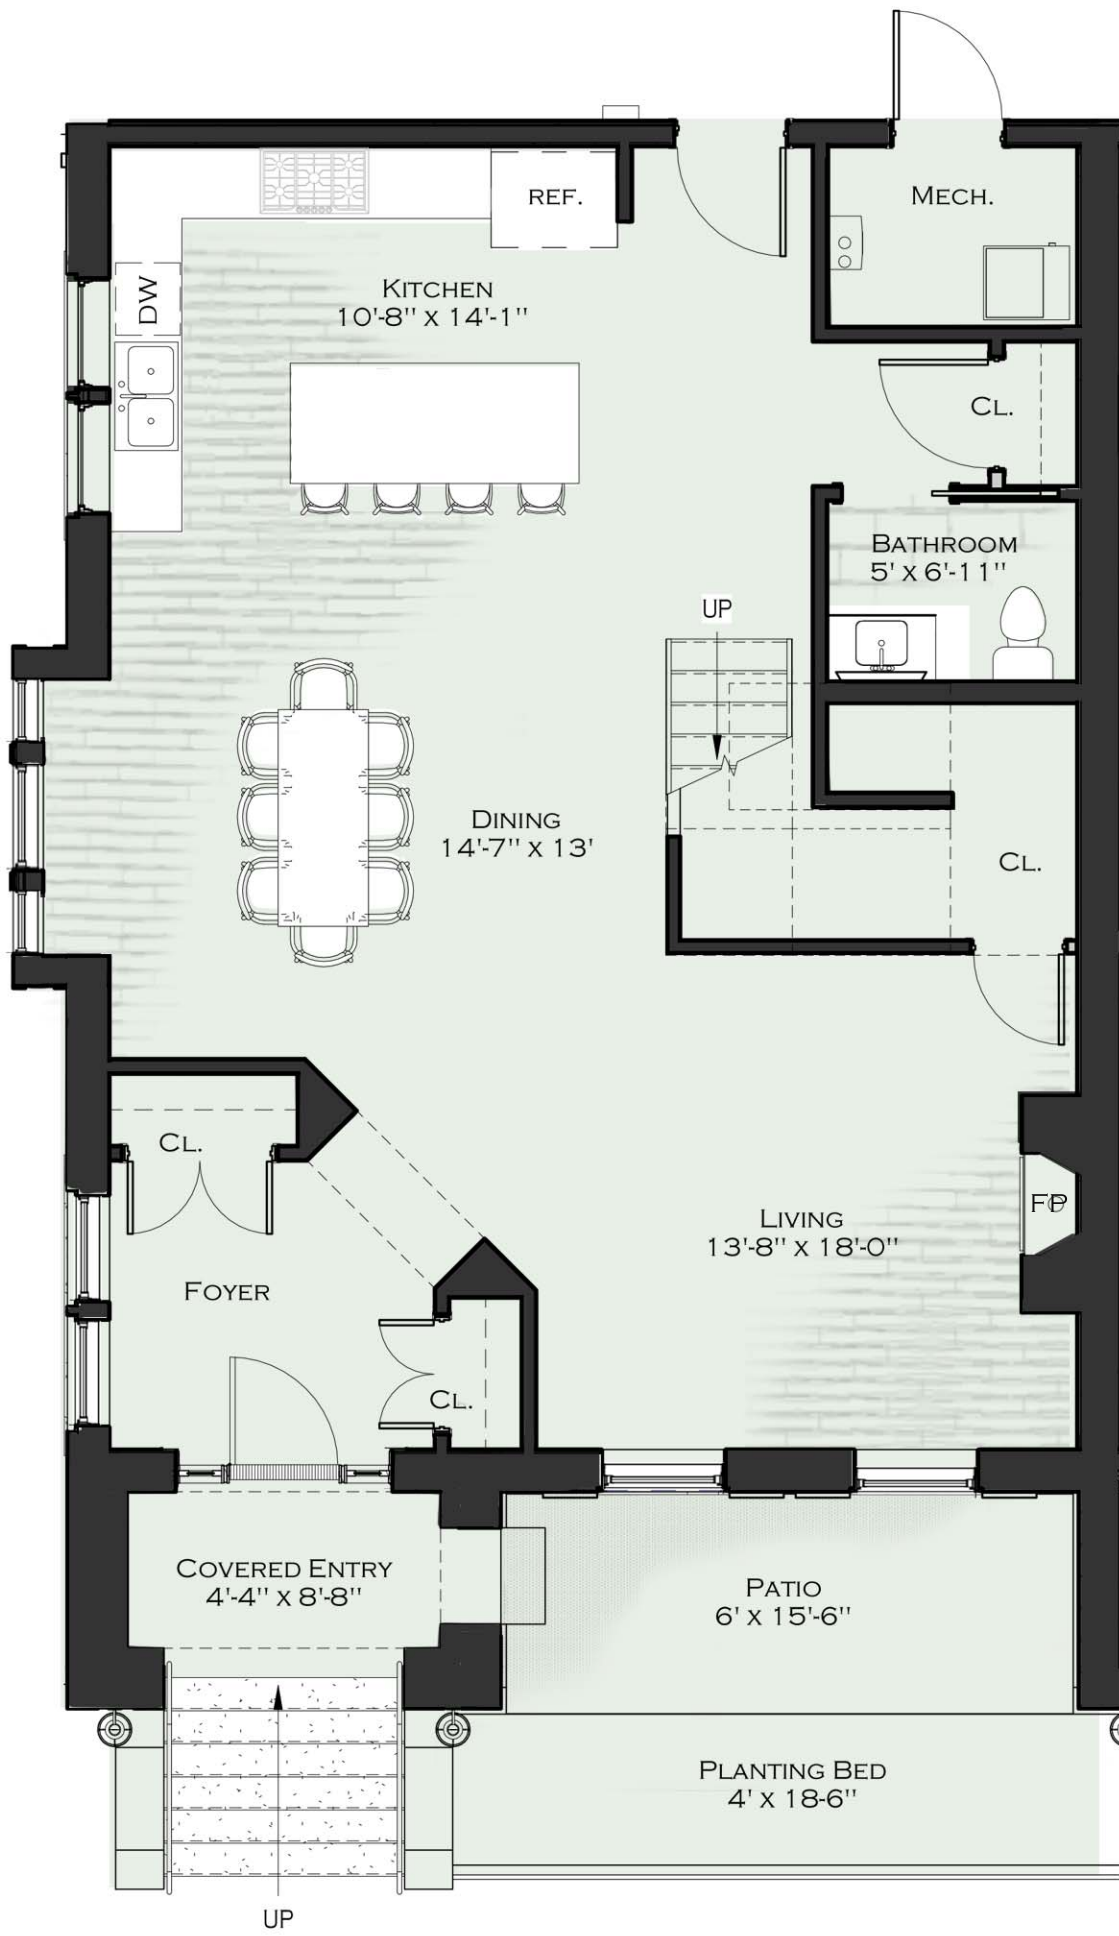

# 1111 Elmwood

Buffalo, New York

## Suite Description

- Living Area Total: 2,090 SF
- + 93 SF patio
- 2 Bedrooms / 2 1/2 Bathrooms / 1 Den
- High ceilings; Max Height = 11'

-Refridge, Washer and Dryer not included in offering, for reference only.

Townhouse 1109- 1st Floor

4th Edition