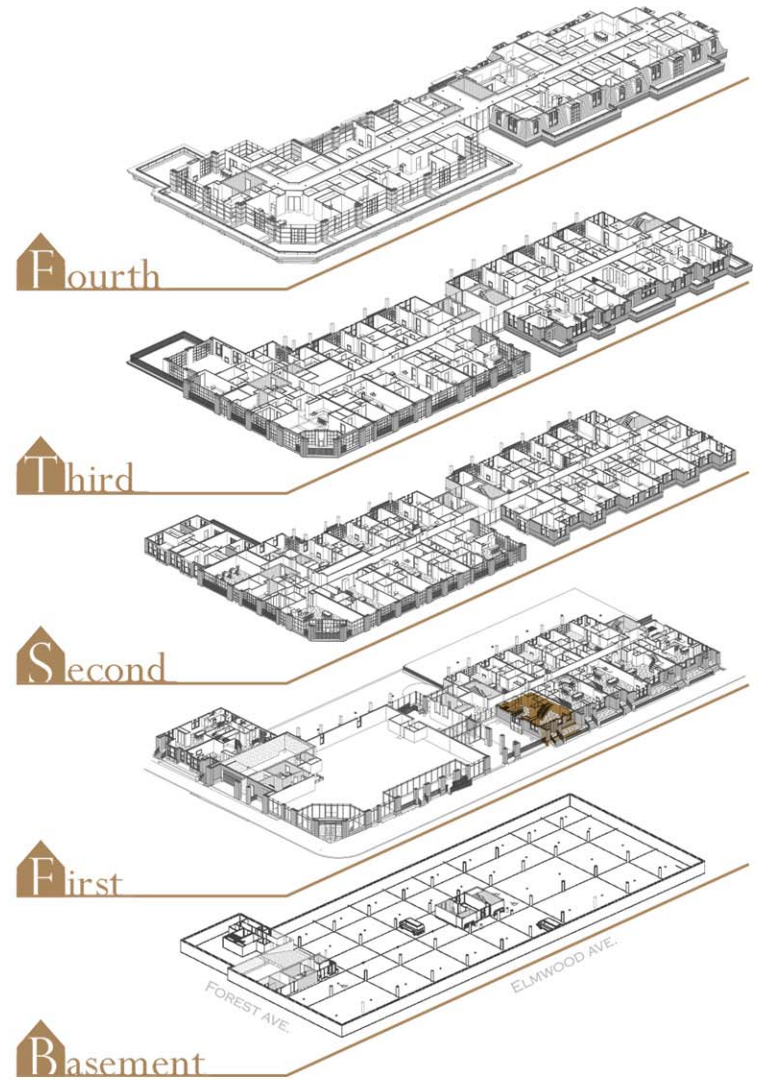

# 1111 Elmwood

Buffalo, New York

## Suite Description

- Living Area Total: 2,090 SF
- + 93 SF patio
- 2 Bedrooms / 2 1/2 Bathrooms / 1 Den
- High ceilings; Max Height = 11'

-Refridge, Washer and Dryer not included in offering, for reference only.

Townhouse 1109- 1st Floor

4th Edition