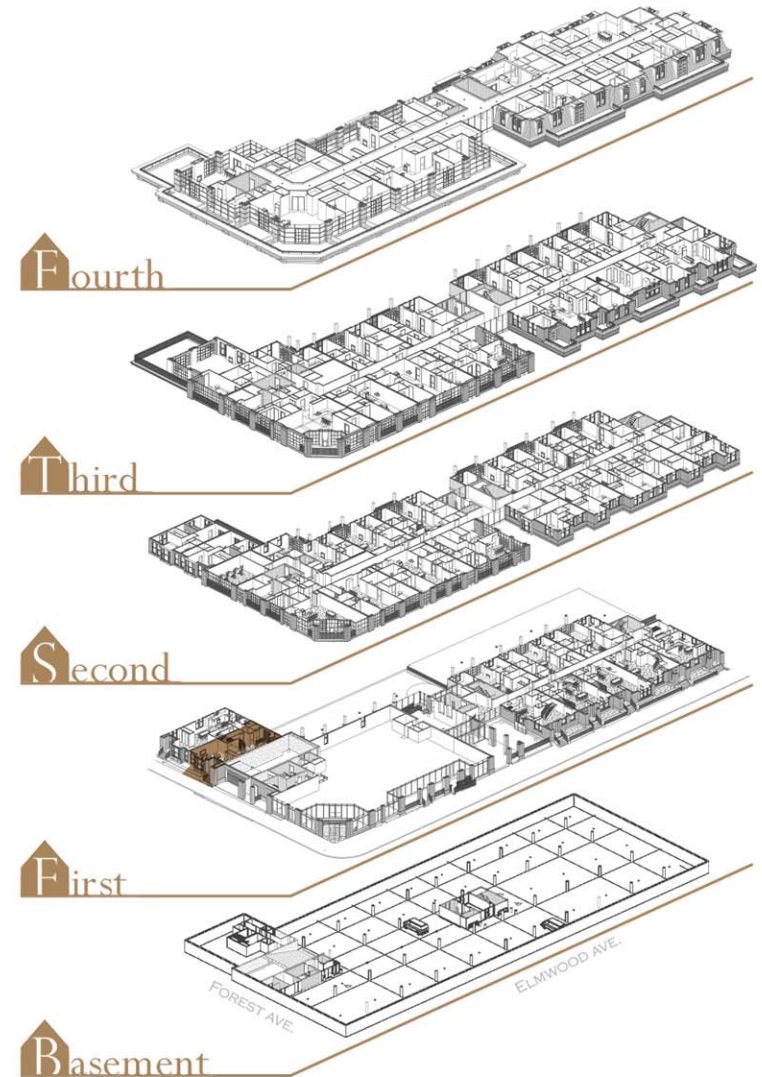

1111 Elmwood

Buffalo, New York

Suite Description

- Living Area Total: 2,007 SF
- + 444 SF of Patio
- 2 Bedrooms / 2 1/2 Bathrooms
- High ceilings; Max Height = 10'
- Private Elevator Entry / Private Stair Entry
- Refridge, Washer and Dryer not included in offering, for reference only.

Townhouse 605 - 1st Floor

4th Edition