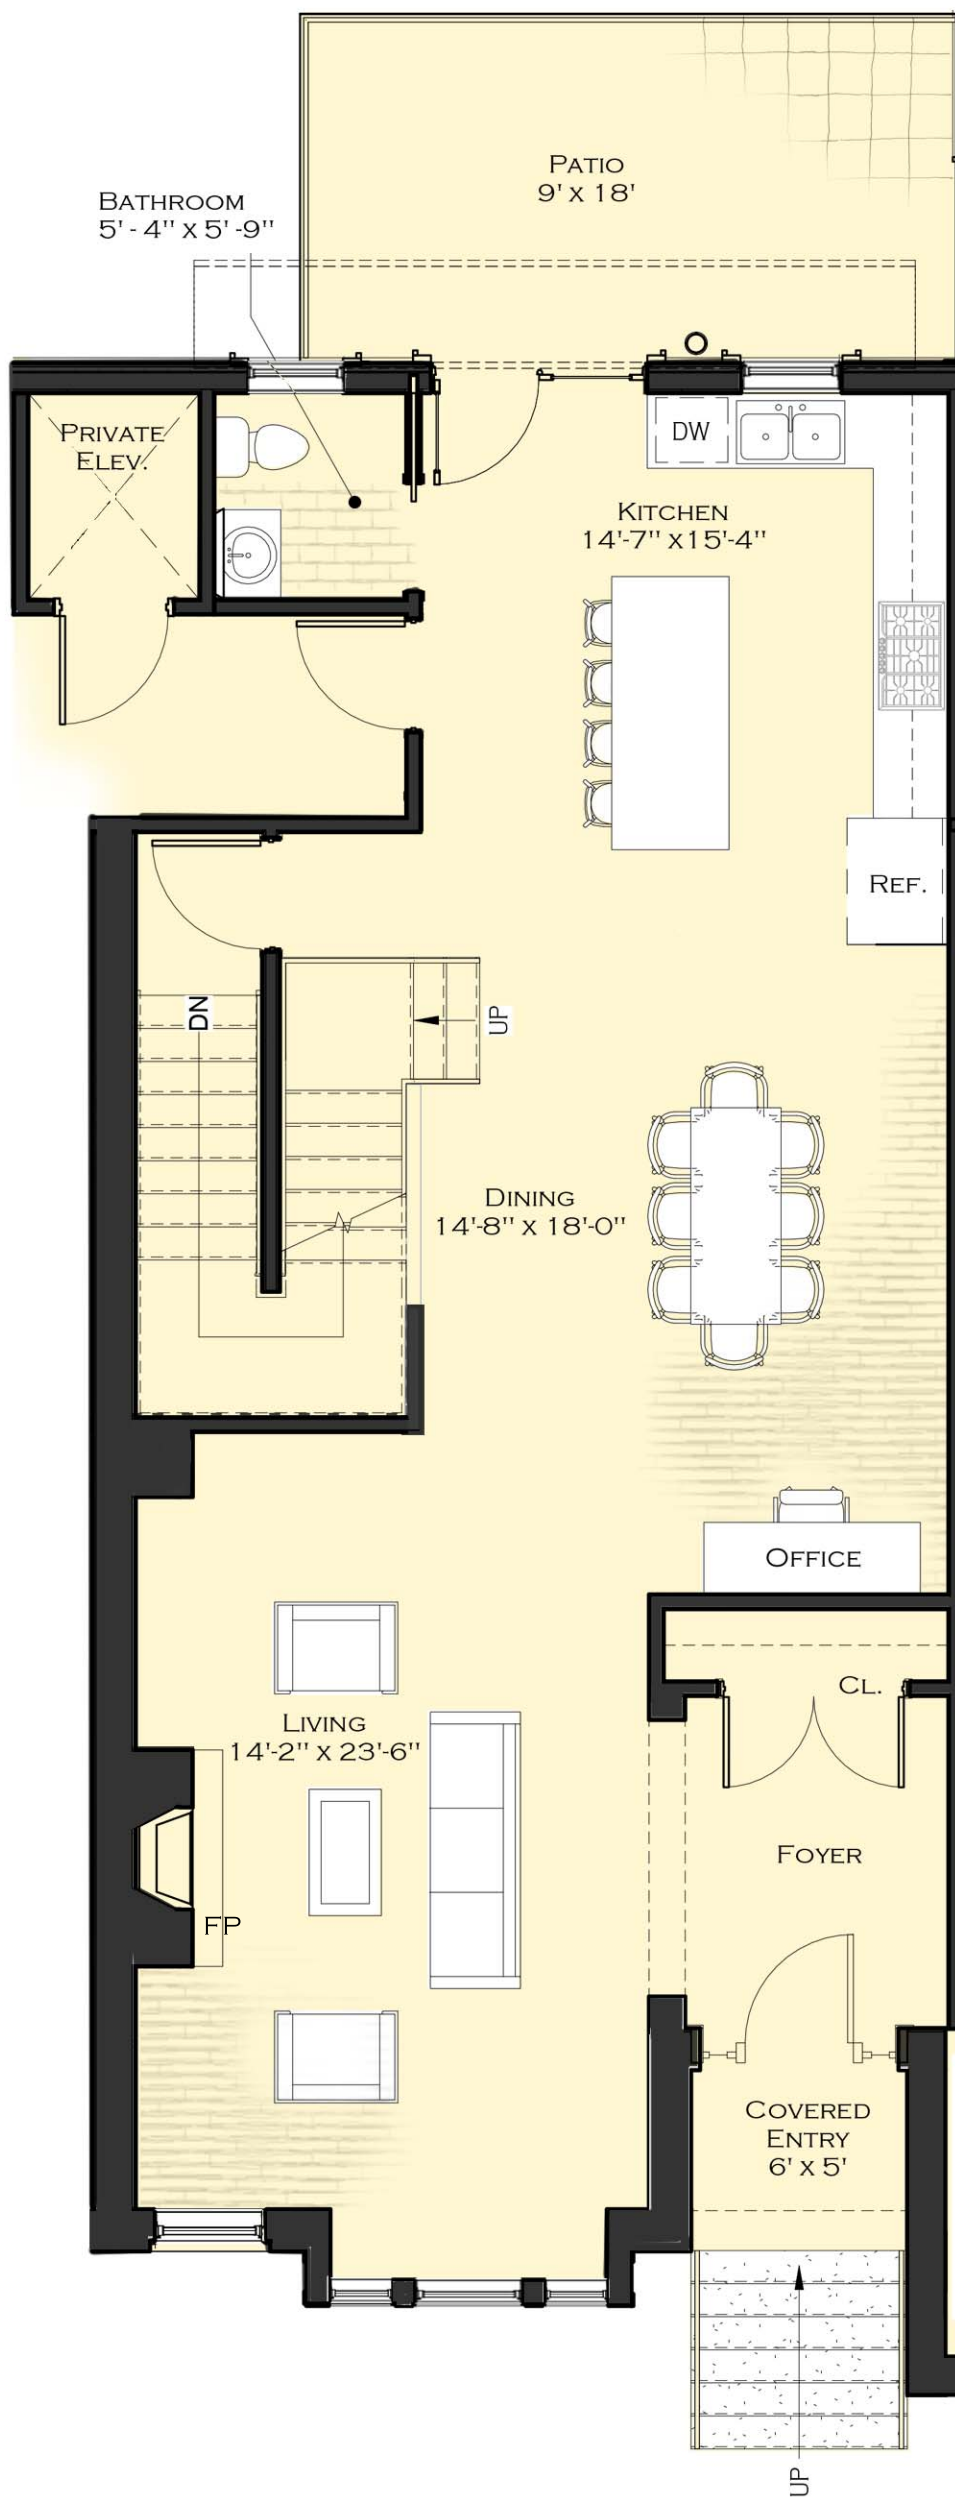

1111 Elmwood

Buffalo, New York

Suite Description

- Living Area Total: 2,007 SF
- + 444 SF of Patio
- 2 Bedrooms / 2 1/2 Bathrooms
- High ceilings; Max Height = 10'
- Private Elevator Entry / Private Stair Entry
- Refridge, Washer and Dryer not included in offering, for reference only.

Townhouse 605 - 1st Floor

4th Edition