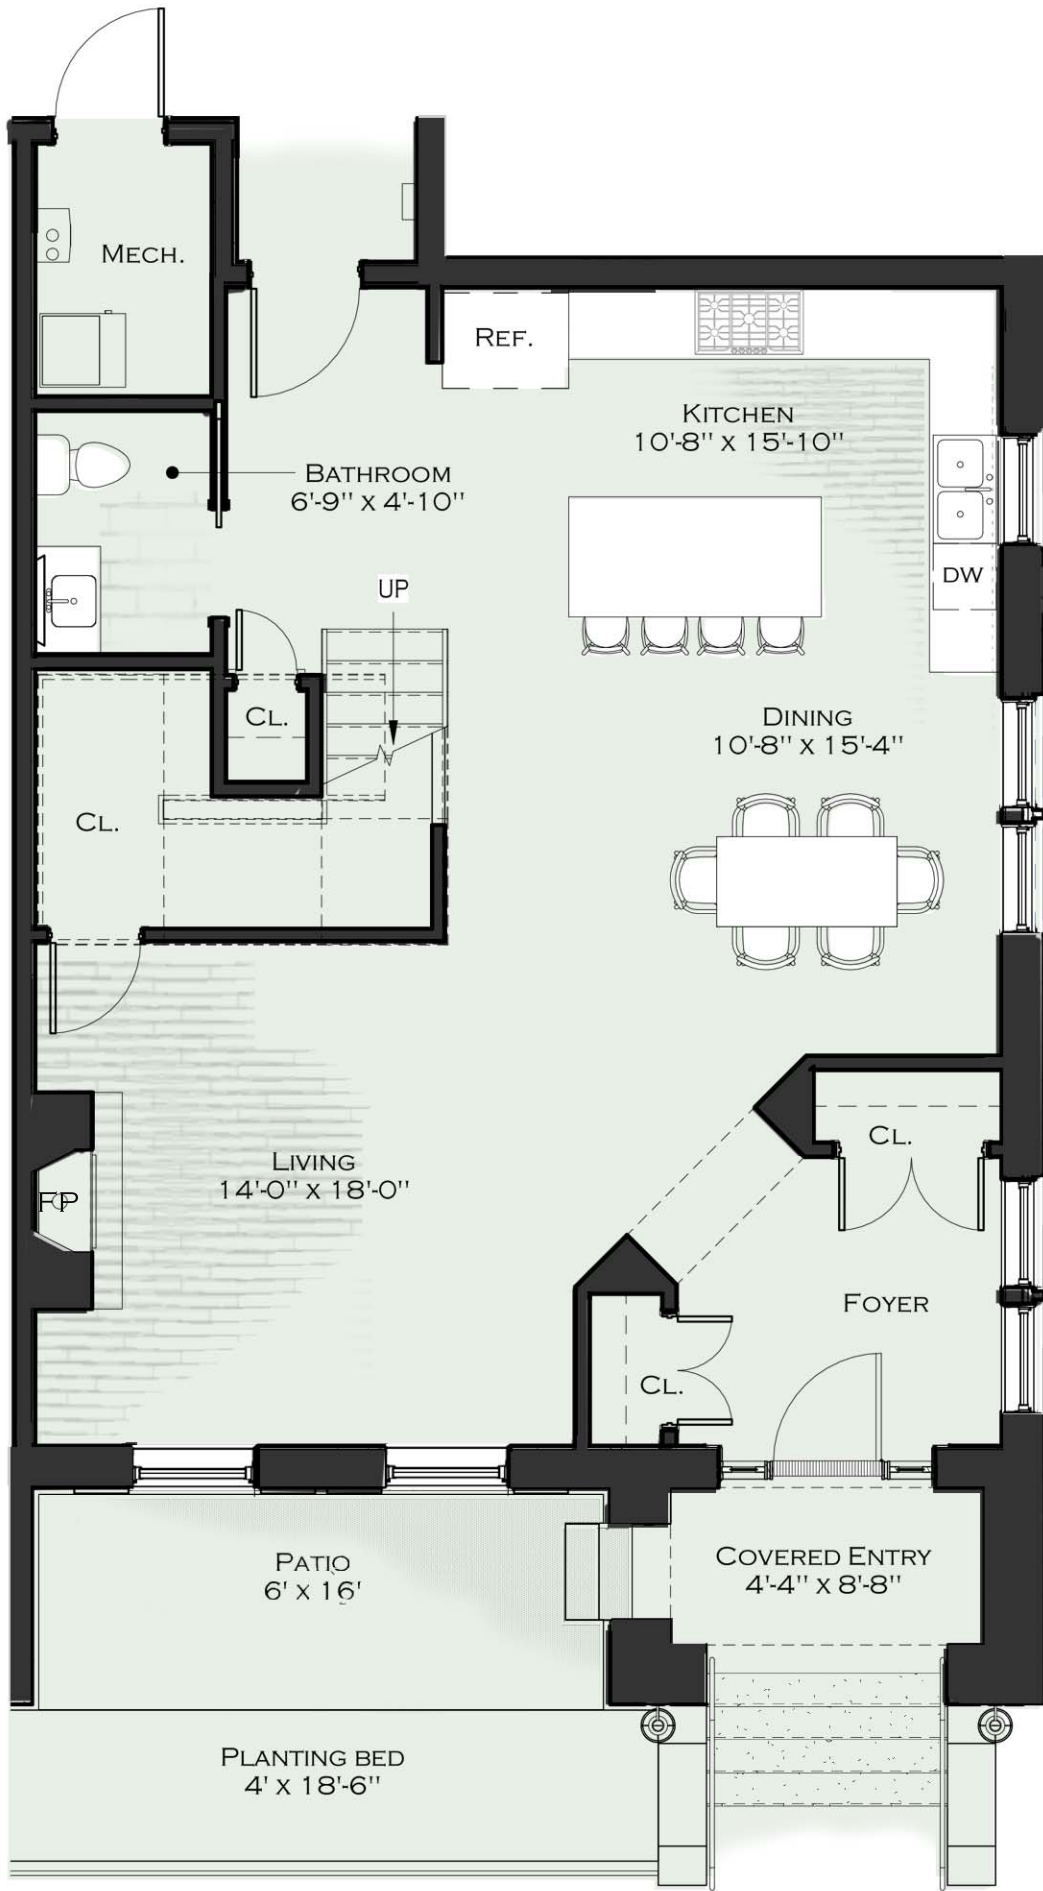

1111 Elmwood

Buffalo, New York

Suite Description

- Living Area Total: 2,076 SF
- + 96 SF patio
- 2 Bedrooms / 2 1/2 Bathrooms / 1 Den
- High ceilings; Max Height = 11'

-Refridge, Washer and Dryer not included in offering, for reference only.

Townhouse 1101- 1st Floor

4th Edition