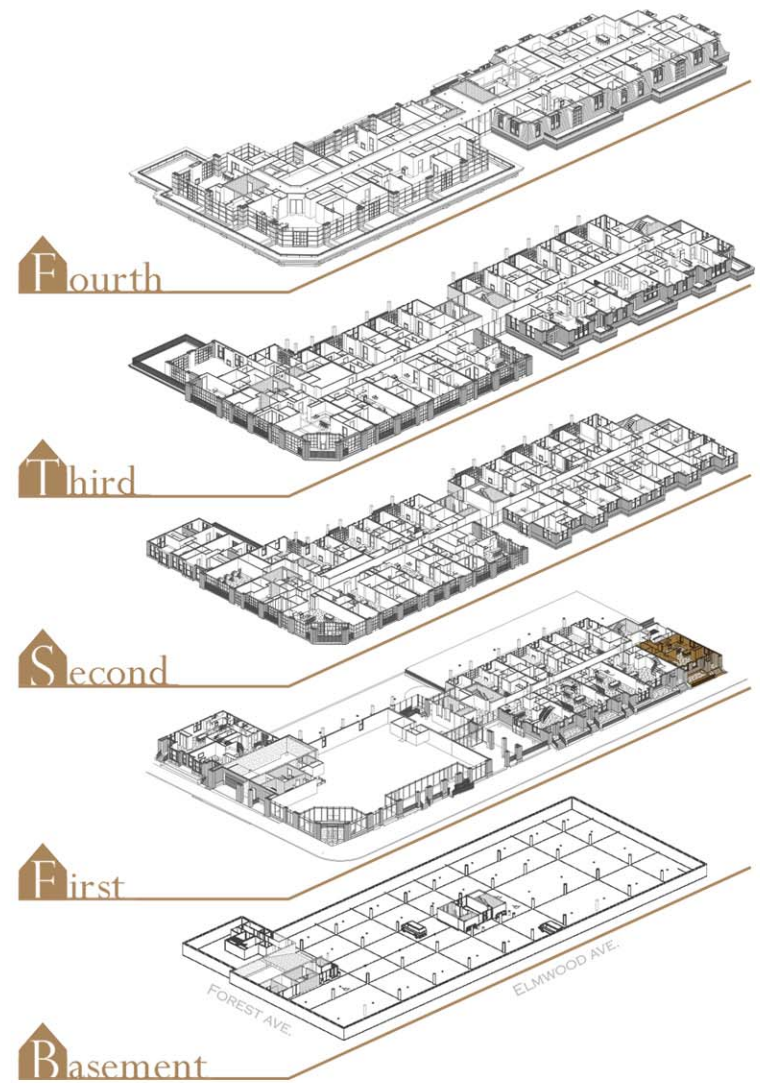

1111 Elmwood

Buffalo, New York

Suite Description

- Living Area Total: 2,076 SF
- + 96 SF patio
- 2 Bedrooms / 2 1/2 Bathrooms / 1 Den
- High ceilings; Max Height = 11'

-Refridge, Washer and Dryer not included in offering, for reference only.

Townhouse 1101- 1st Floor

4th Edition