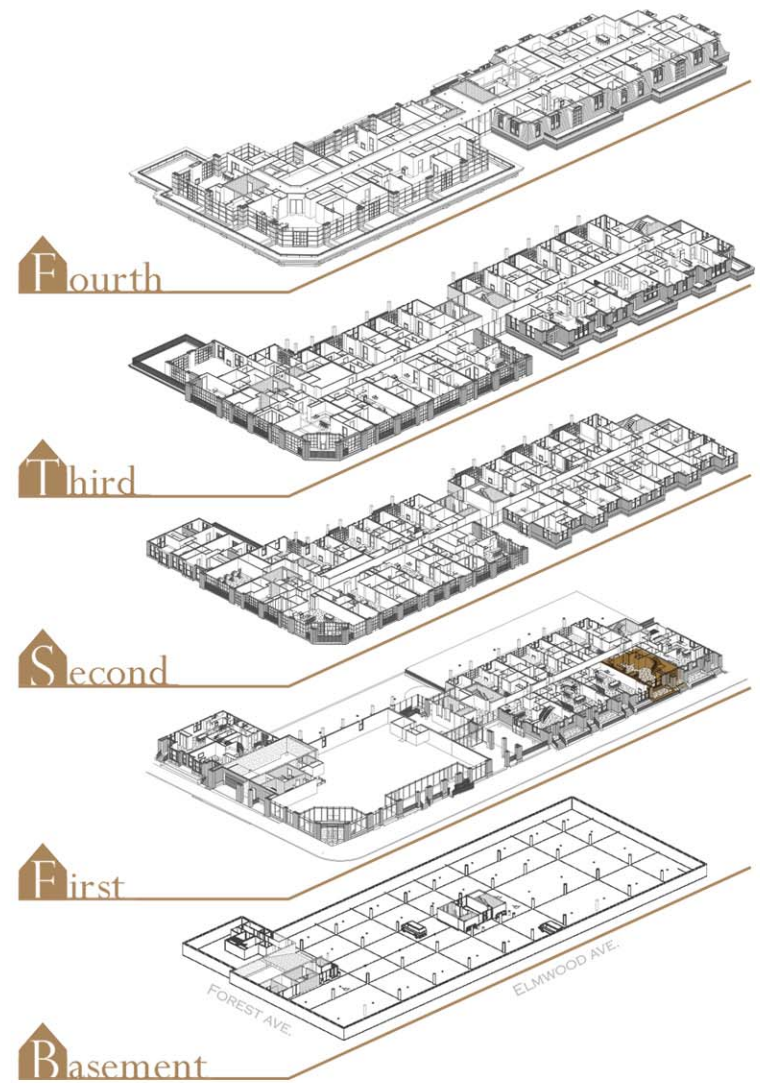

1111 Elmwood

Buffalo, New York

Suite Description

- Living Area Total: 2,094 SF
- + 96 SF patio
- 2 Bedrooms / 2 1/2 Bathrooms
- High ceilings; Max Height = 11'

-Refridge, Washer and Dryer not included in offering, for reference only.

Townhouse 1103- 1st Floor

4th Edition