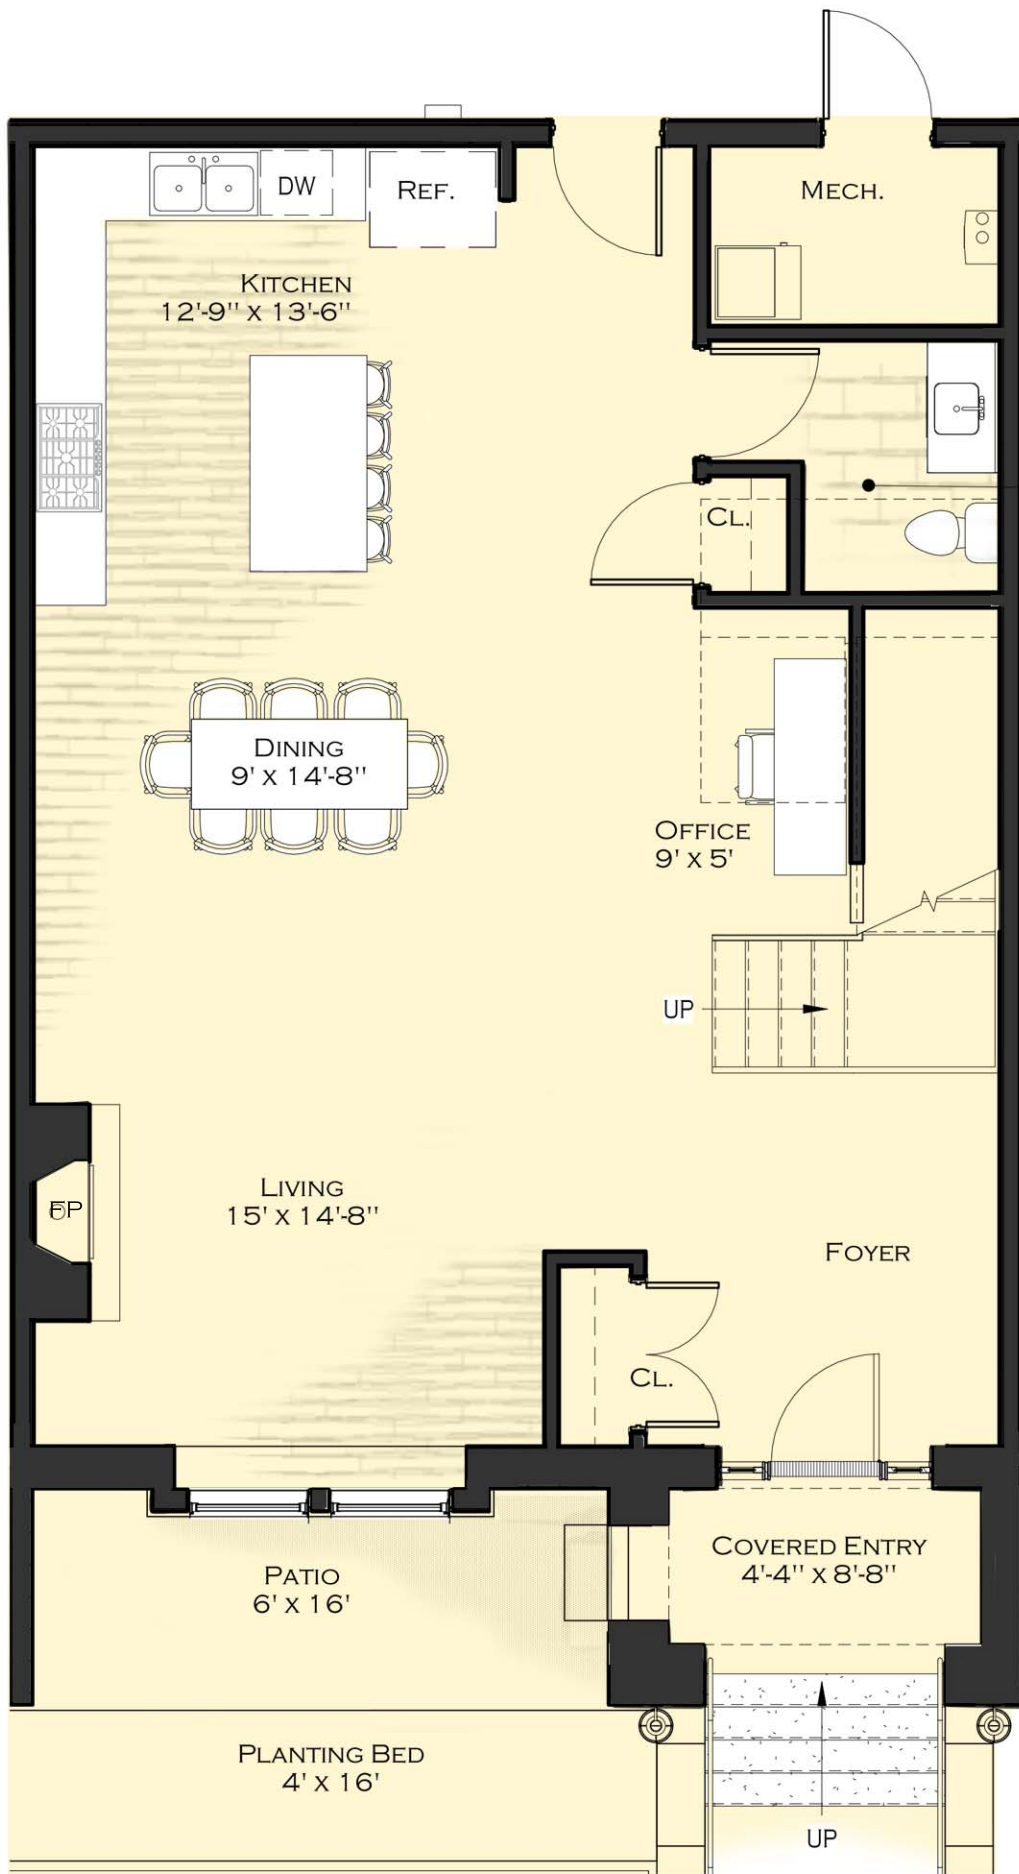

1111 Elmwood

Buffalo, New York

Suite Description

- Living Area Total: 2,094 SF
- + 96 SF patio
- 2 Bedrooms / 2 1/2 Bathrooms
- High ceilings; Max Height = 11'

-Refridge, Washer and Dryer not included in offering, for reference only.

Townhouse 1103- 1st Floor

4th Edition