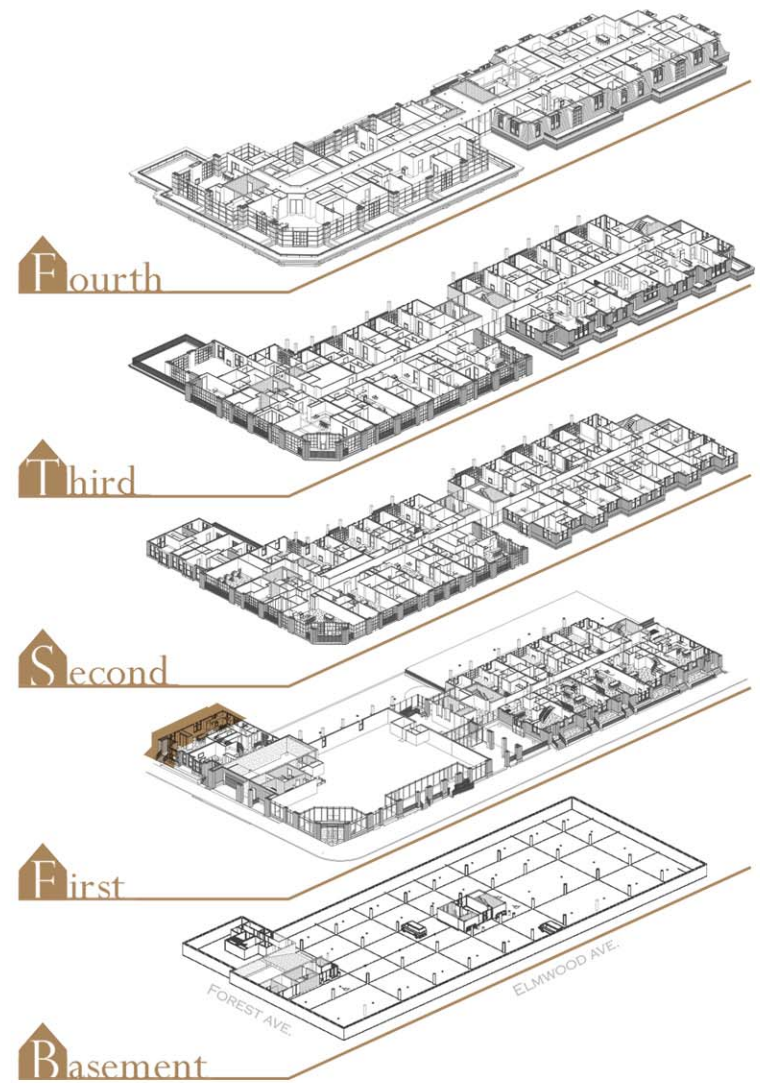

1111 Elmwood

Buffalo, New York

Suite Description

- Living Area Total: 2,025 SF
- + 450 SF of Patio
- 2 Bedrooms / 2 1/2 Bathrooms
- High ceilings; Max Height = 10'
- Private Elevator Entry / Private Stair Entry
- Refridge, Washer and Dryer not included in offering, for reference only.

Townhouse 607 - 1st Floor

4th Edition