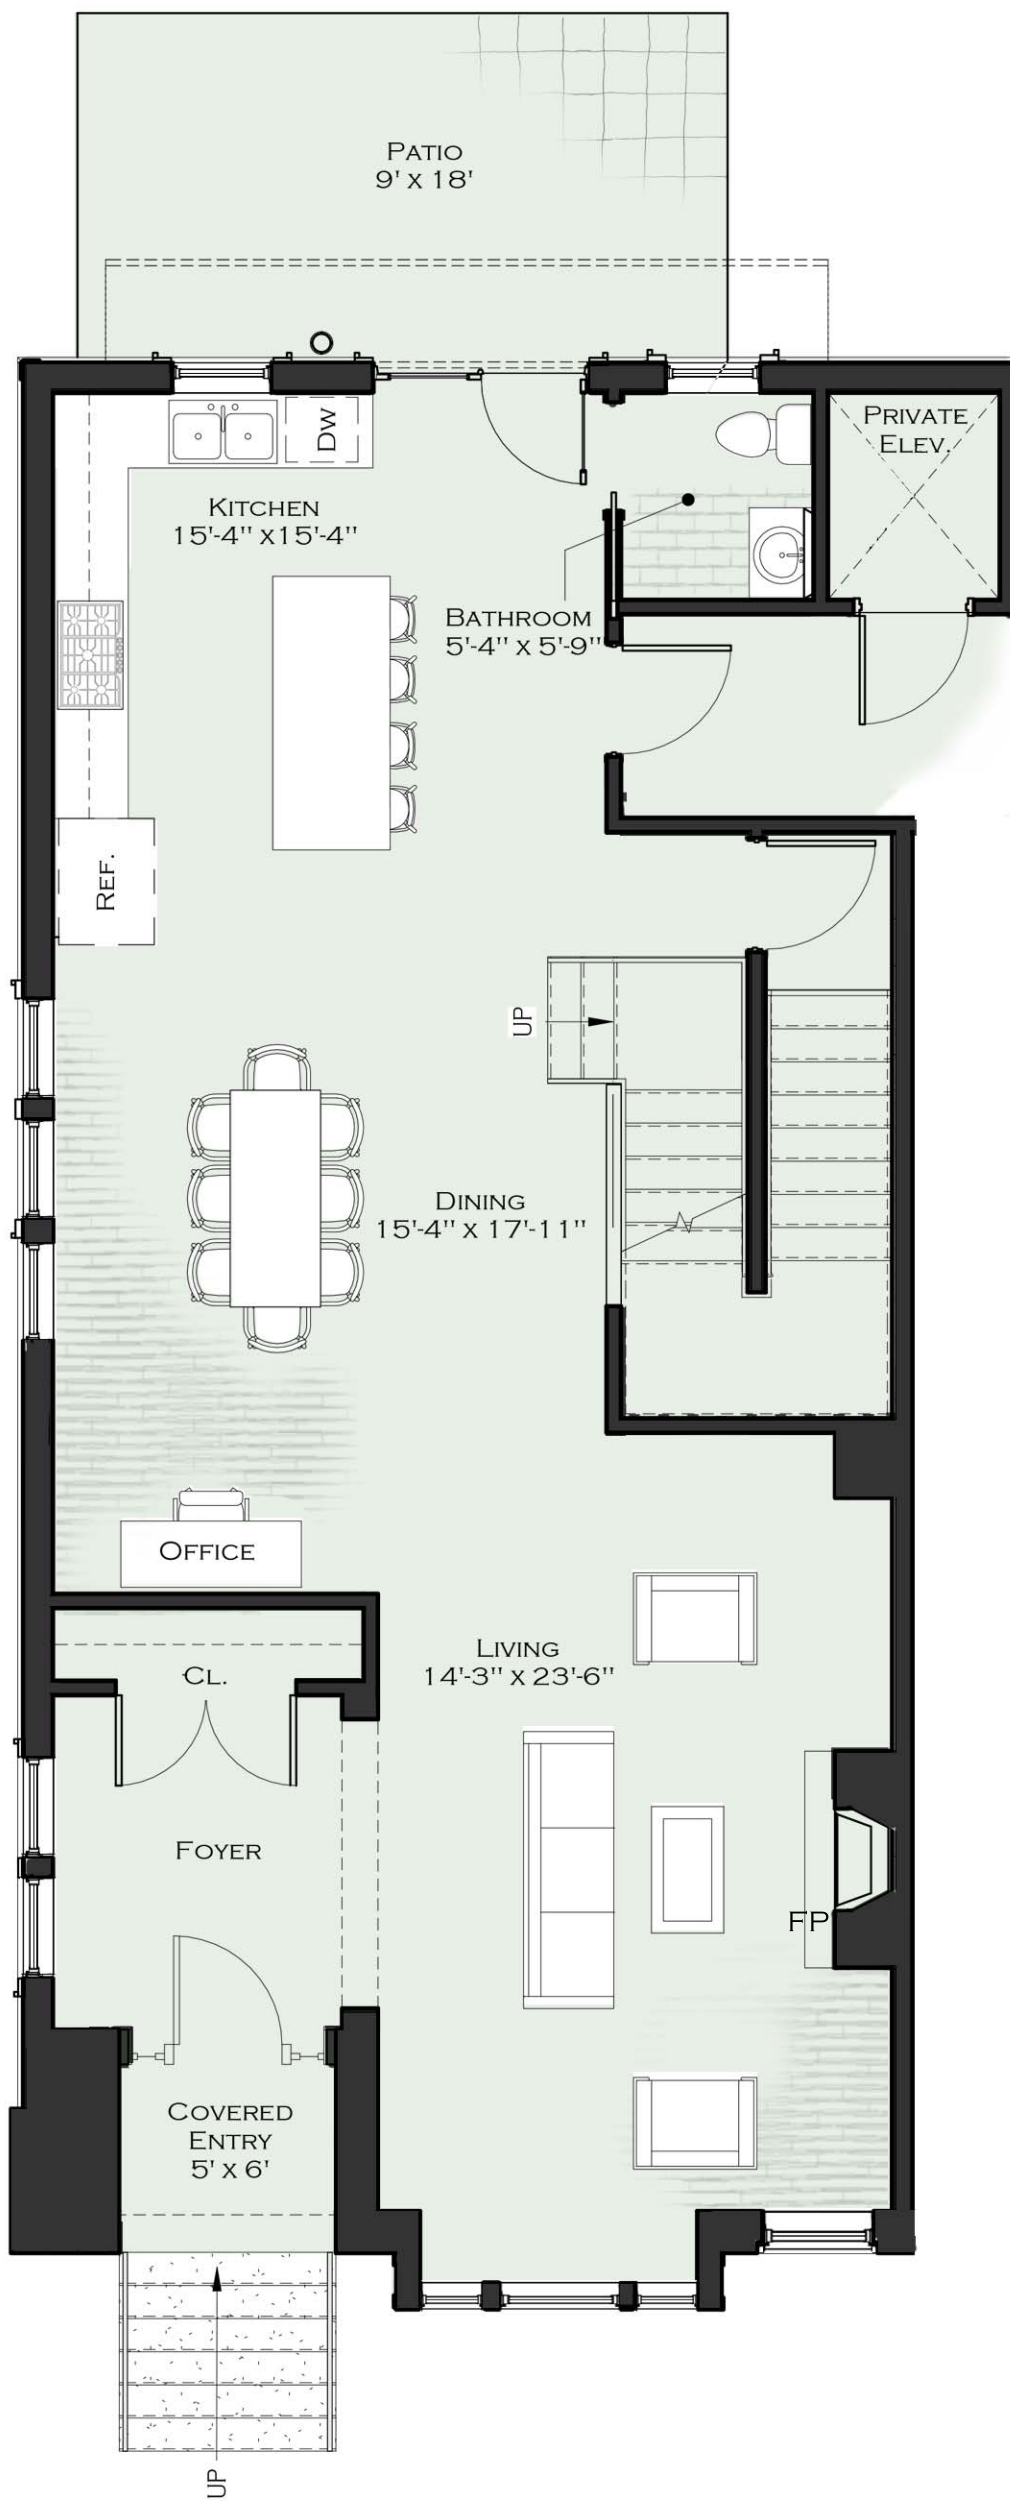

1111 Elmwood

Buffalo, New York

Suite Description

- Living Area Total: 2,025 SF
- + 450 SF of Patio
- 2 Bedrooms / 2 1/2 Bathrooms
- High ceilings; Max Height = 10'
- Private Elevator Entry / Private Stair Entry
- Refridge, Washer and Dryer not included in offering, for reference only.

Townhouse 607 - 1st Floor

4th Edition