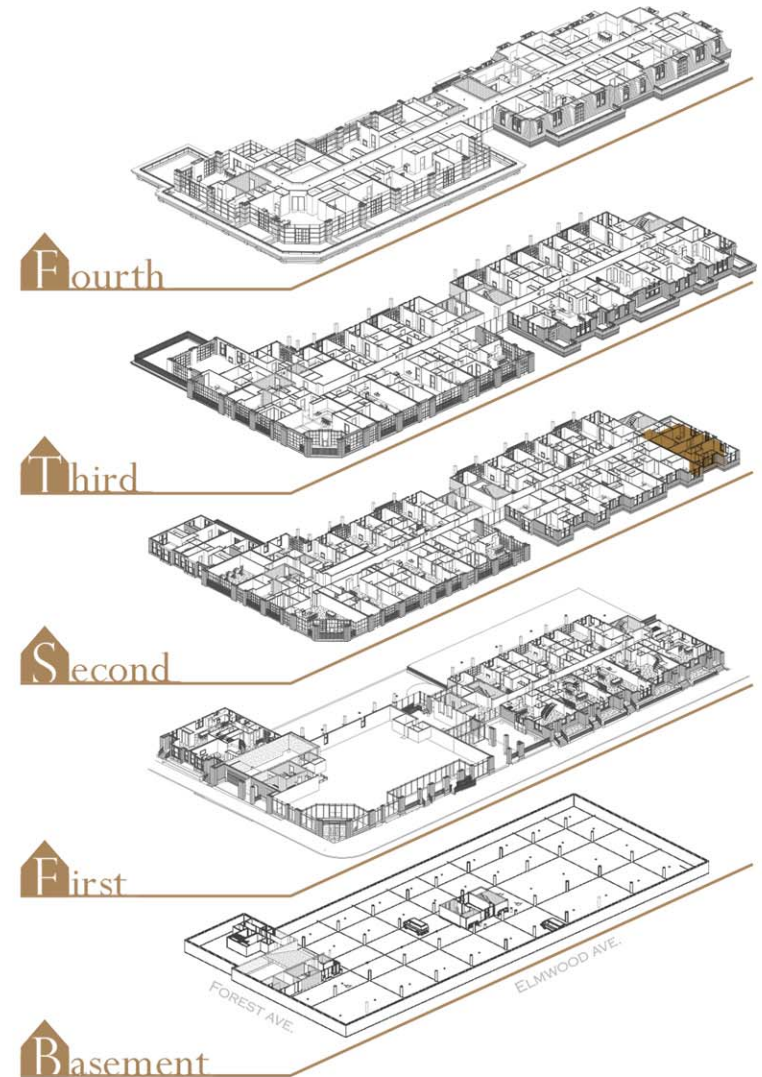

# 1111 Elmwood

Buffalo, New York

## Suite Description

- Living Area Total: 2,076 SF
- + 96 SF patio
- 2 Bedrooms / 2 1/2 Bathrooms / 1 Den
- High ceilings; Max Height = 11'

-Refridge, Washer and Dryer not included in offering, for reference only.

Townhouse 1101-2nd Floor

4th Edition