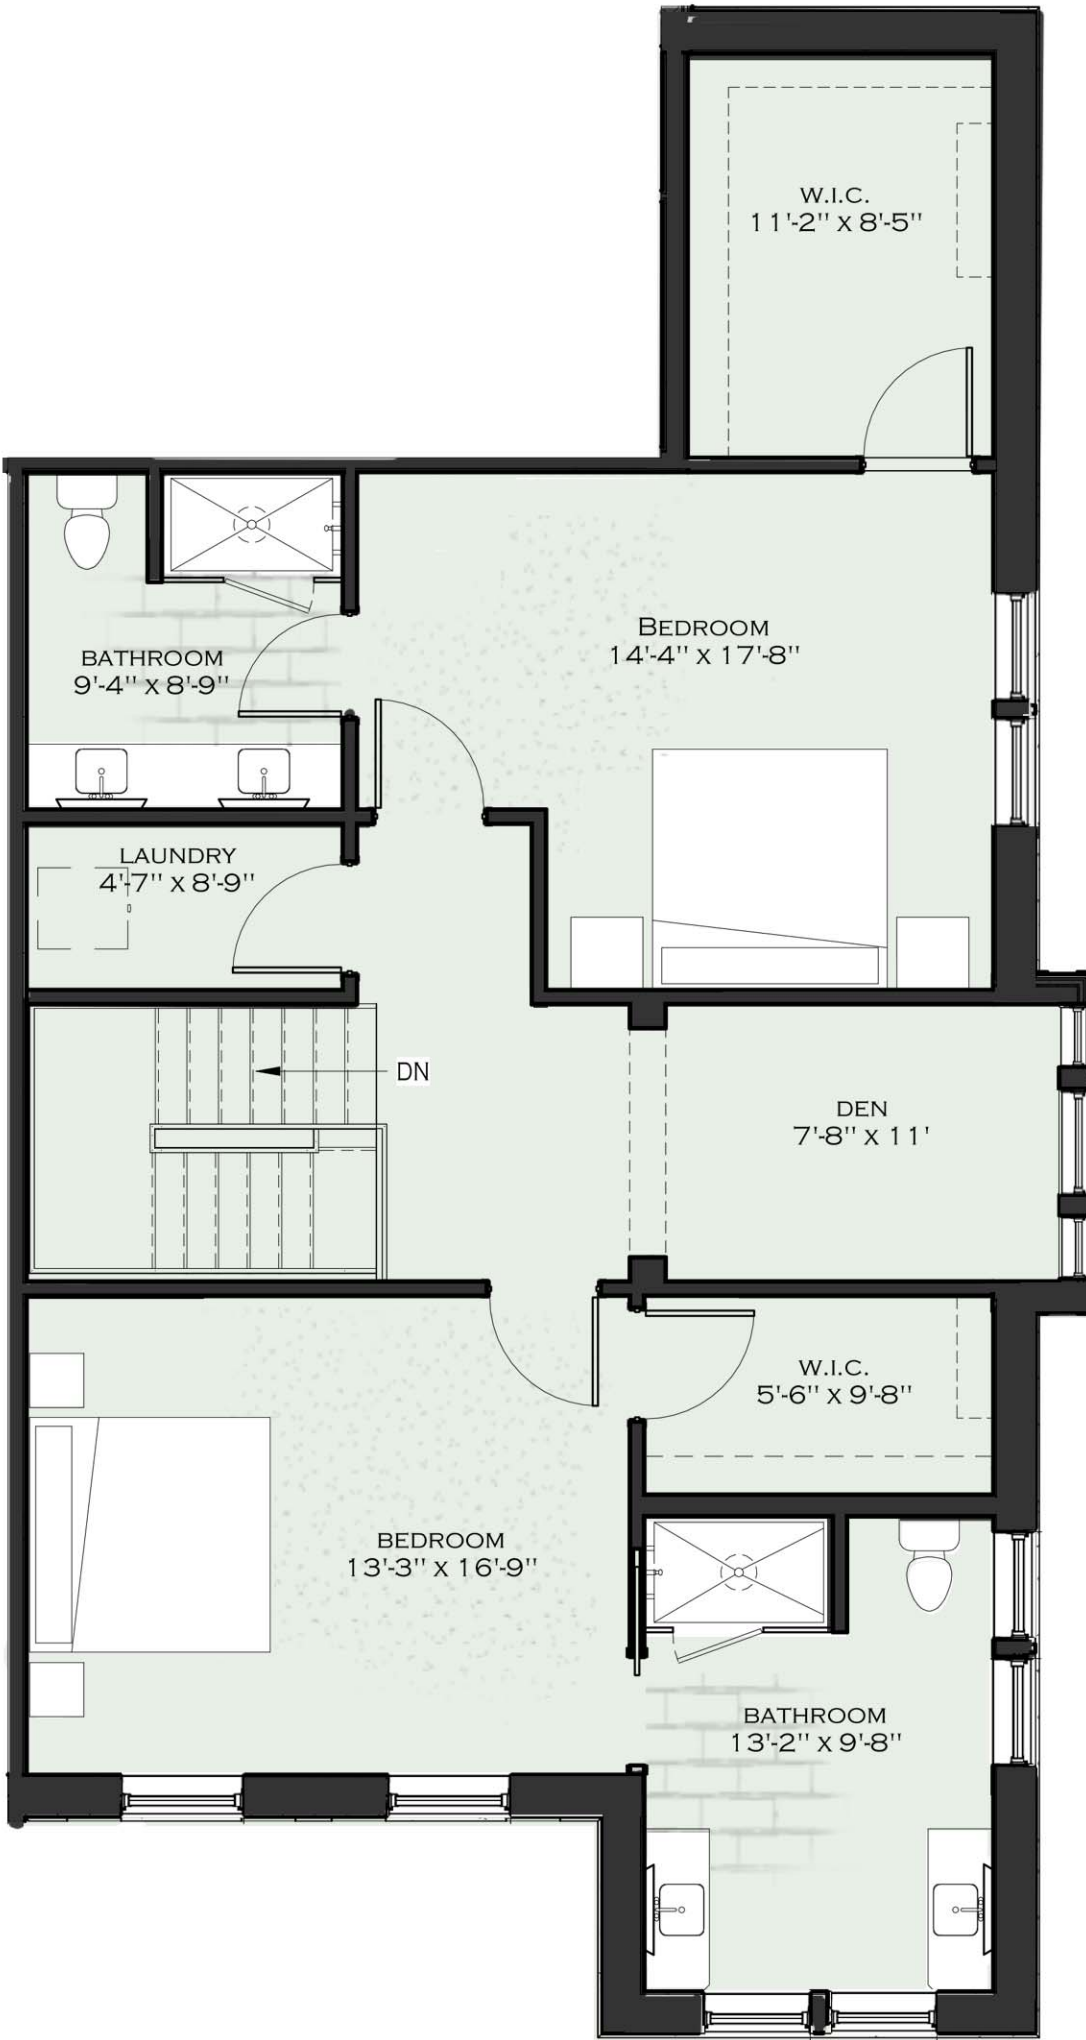

# 1111 Elmwood

Buffalo, New York

## Suite Description

- Living Area Total: 2,076 SF
- + 96 SF patio
- 2 Bedrooms / 2 1/2 Bathrooms / 1 Den
- High ceilings; Max Height = 11'

-Refridge, Washer and Dryer not included in offering, for reference only.

Townhouse 1101-2nd Floor

4th Edition