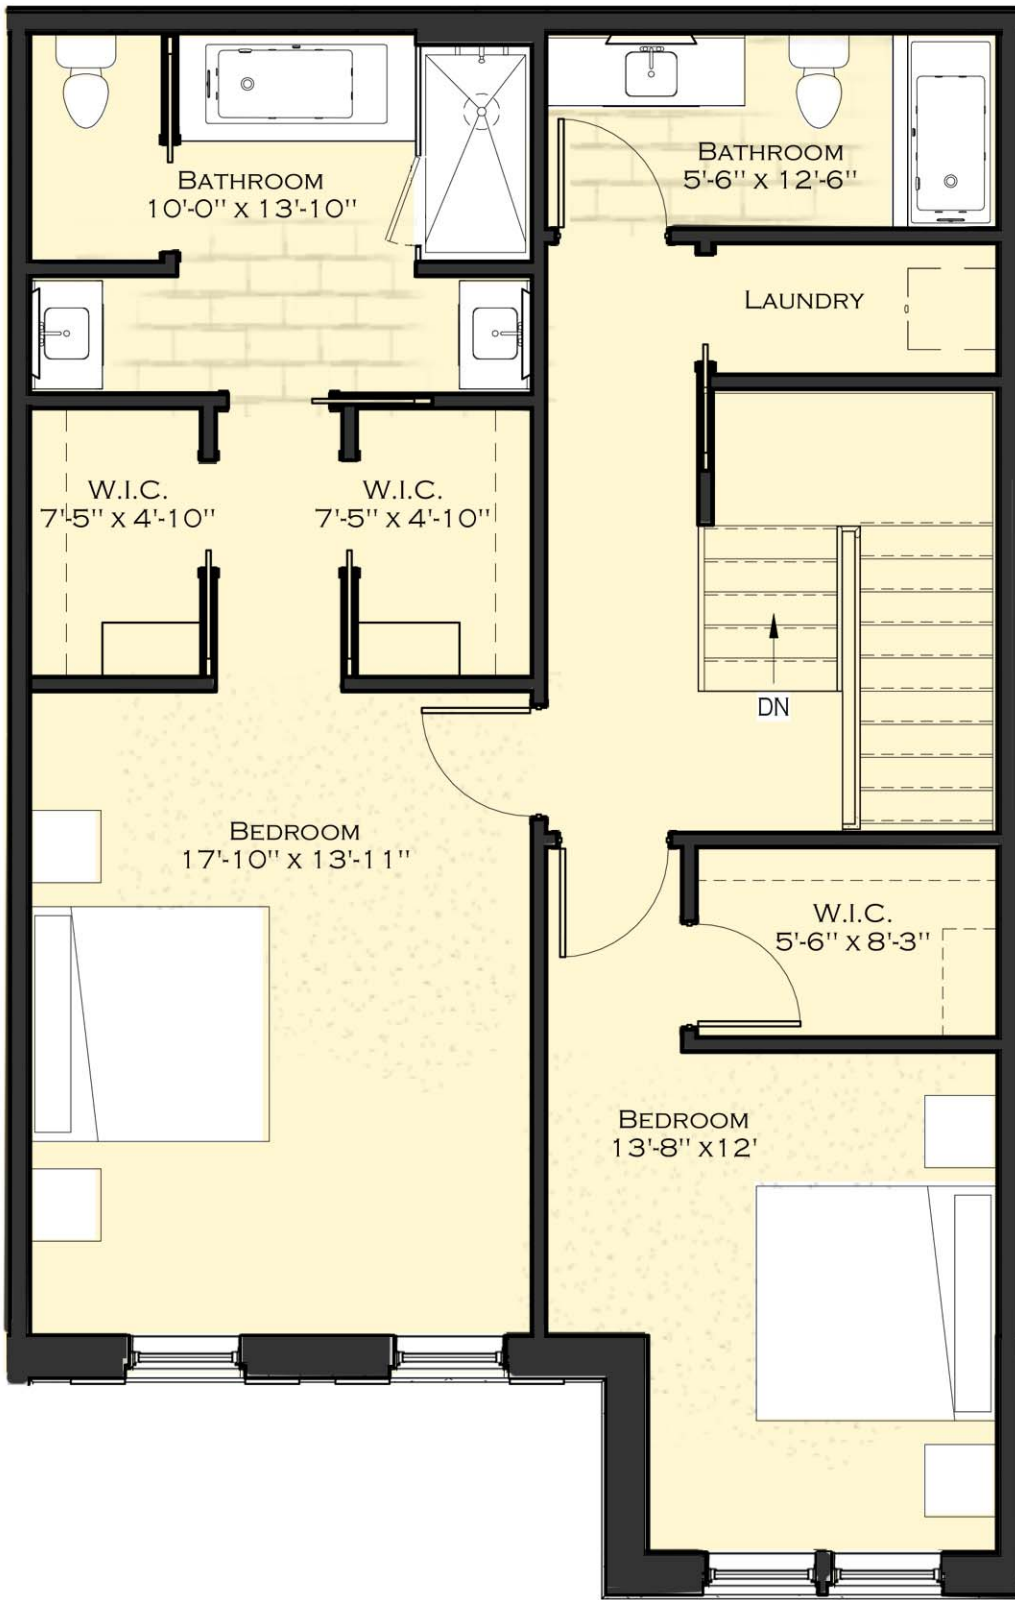

Fourth

Third

Second

First

Basement

Suite Description

- Living Area Total: 2,094 SF
- + 96 SF patio
- 2 Bedrooms / 2 1/2 Bathrooms
- High ceilings; Max Height = 11'

-Refridge, Washer and Dryer not included in offering, for reference only.

Townhouse 1103-2nd Floor

4th Edition