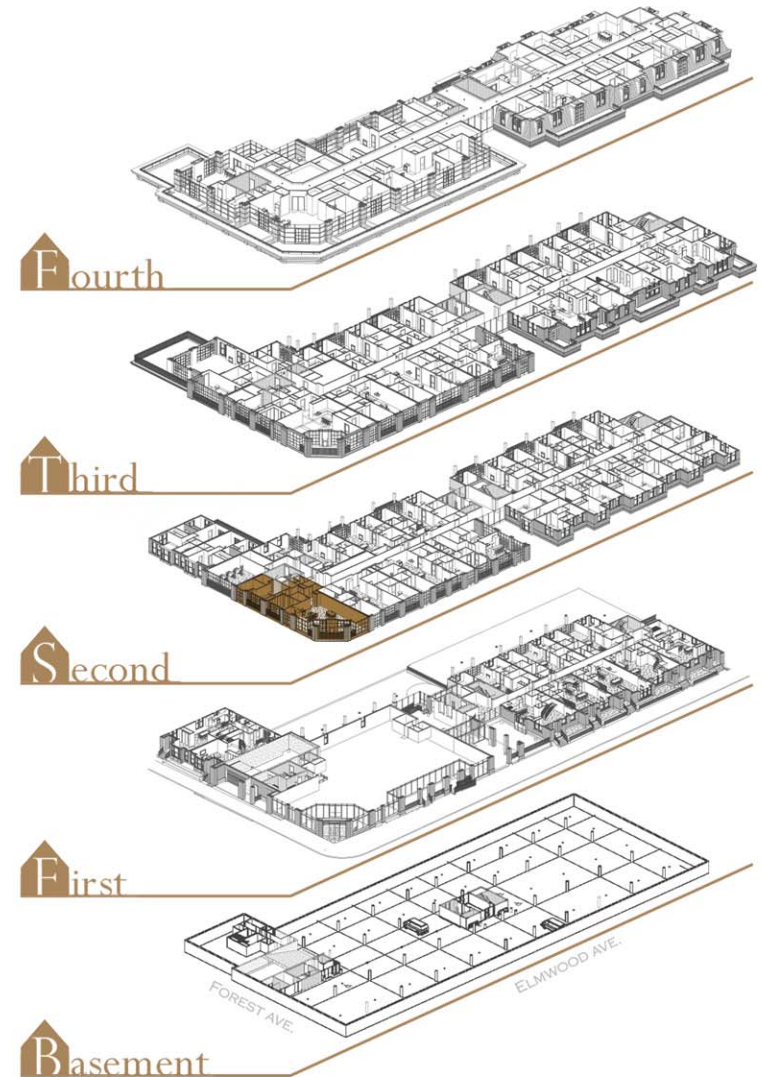

1111 Elmwood

Buffalo, New York

Suite Description

- Living Area: 1,840 SF
- + 147 SF patio
- 2 Bedrooms / 2 Bathrooms
- High ceilings; Max Height = 10'
- Refridge, Washer and Dryer not included in offering, for reference only.

Suite 204

4th Edition