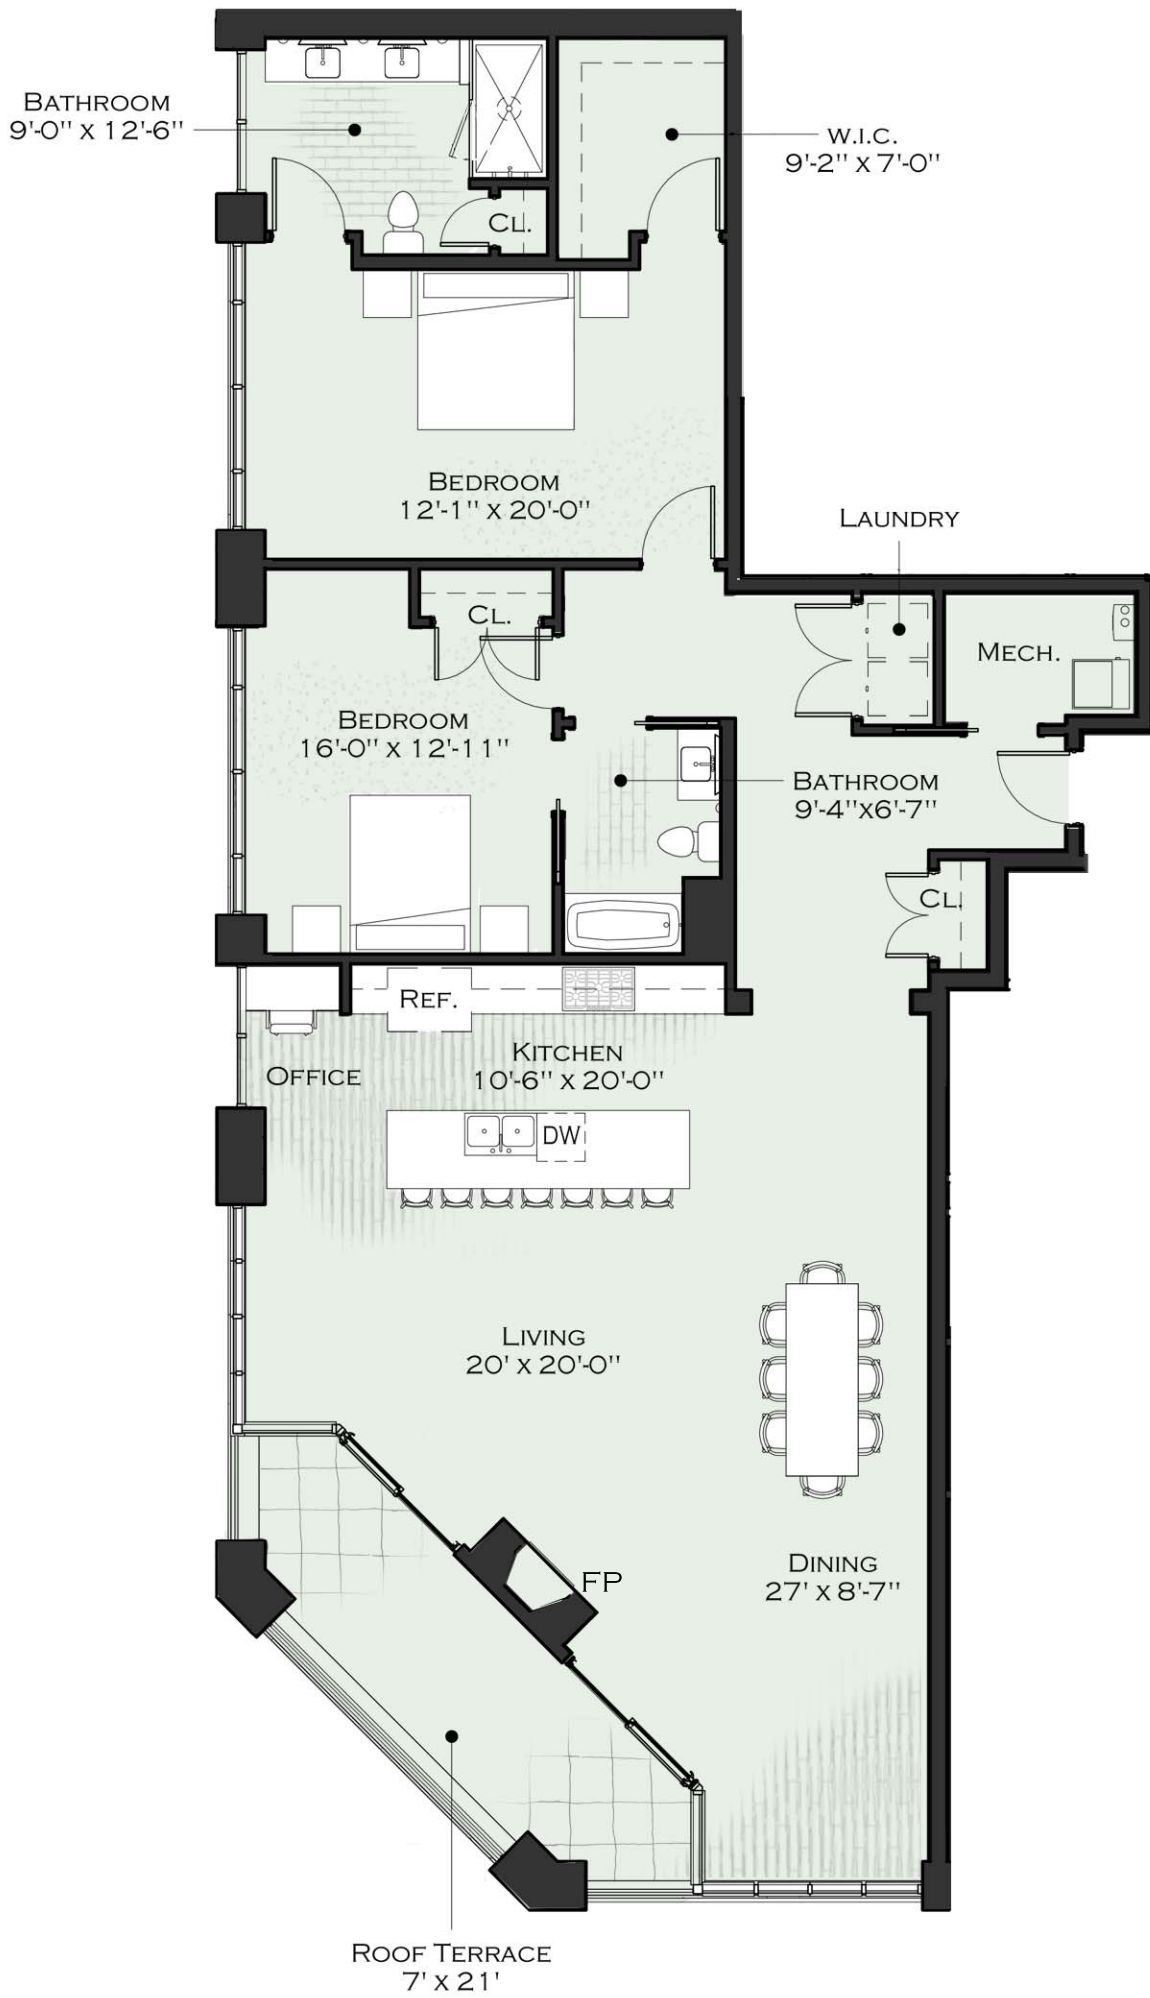

1111 Elmwood

Buffalo, New York

Suite Description

- Living Area: 1,840 SF
- + 147 SF patio
- 2 Bedrooms / 2 Bathrooms
- High ceilings; Max Height = 10'
- Refridge, Washer and Dryer not included in offering, for reference only.

Suite 204

4th Edition