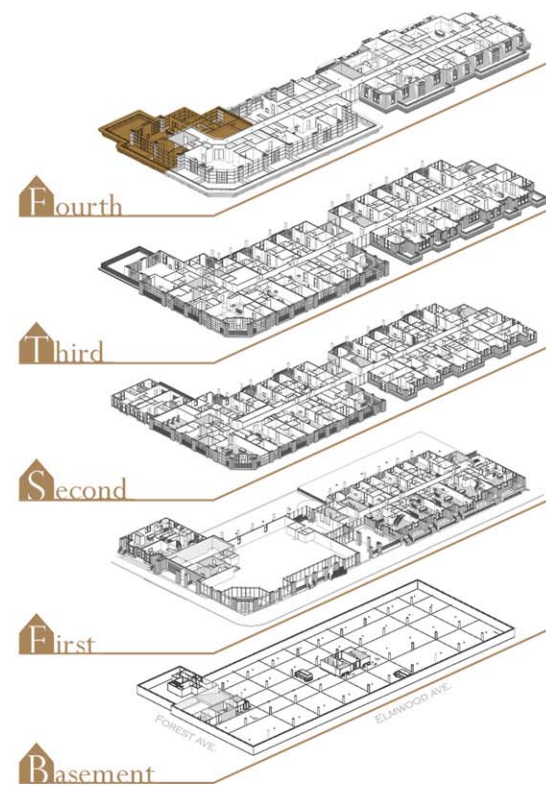

Suite Description

- Living Area: 2,300 SF
- + 1,037 SF of Roof Terrace
- 2 Bedrooms / 3 Bathrooms / 1 Den
- High ceilings; Max Height = 11'
- Refridge, Washer and Dryer not included in offering, for reference only.

Suite 403