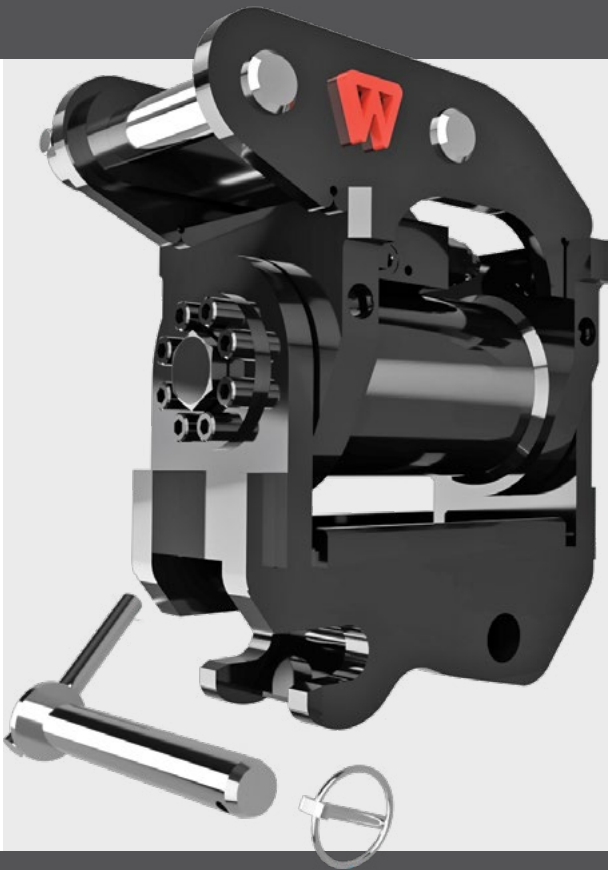

NEW
for 2020

Draw Pin Tilt **COUPLER**

Get more tilt from your mini
– attach to your work tools and
go the **FULL 180**

Draw Pin Tilt Coupler to suit
excavators from **1.5 to 2.5**
Tonnes

- **Easy Install**
- **Quick & simple operation**
- **Maximum tilt**

 **wedglock**

Wedglock Equipment Limited

1800 731 757

aussales@wedglock.com | www.wedglock.com.au

Get more from your mini with the Wedgelo Attachment Range

Standard Wide Bucket

With full side taper & high capacity for maximum performance

Digging & Trench Buckets

Standard width options, tips/adaptors/side cutters as standard

Single Point Ripper

Fitted with a replaceable tip – makes hard work look easy

Spade Buckets

Great for trenching in softer conditions