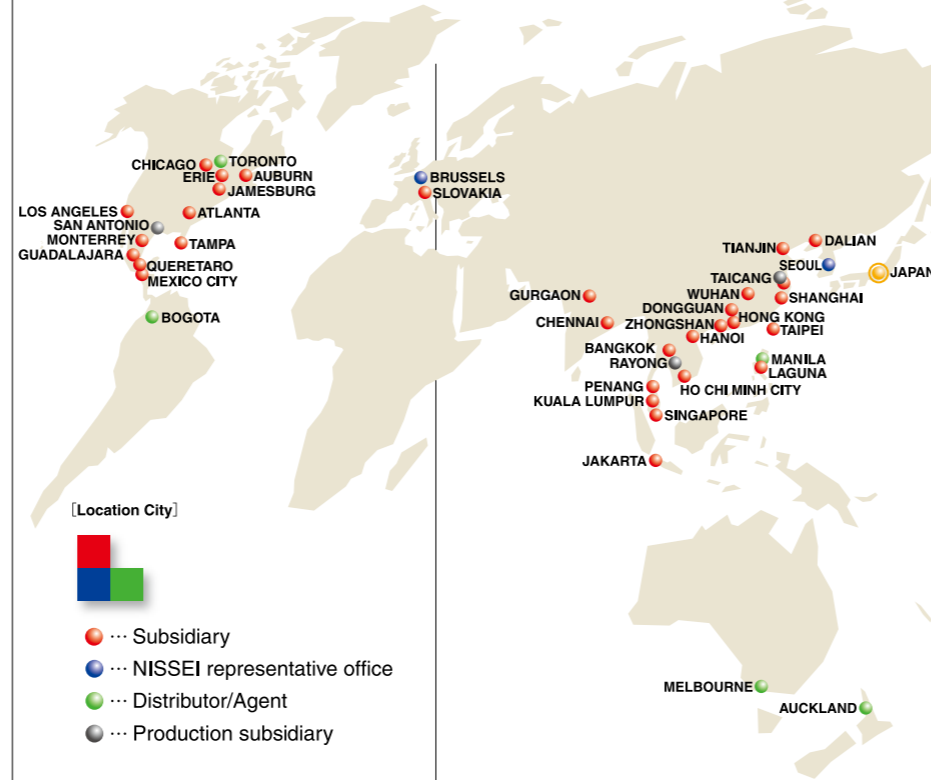

サンアントニオ (テキサス)

SAN ANTONIO (TX, U.S.A.)

NISSEI PLASTIC MACHINERY
AMERICA INC.
3730 Lyster Road, San Antonio,
TX 78235, U.S.A. (Brooks City Base
Industrial park)
TEL: +1-210-962-6940
FAX: +1-210-962-6950

メキシコシティ

MEXICO CITY (MEXICO)

NISSEI MEXICO, S.A. DE C.V.
Maricopa 10 Int. 401, Col. Napoles, Del.
Benito Juarez, Ciudad De Mexico, C.P.
03810, Mexico
TEL: +52-55-5740-4499
FAX: +52-55-5740-5771
[URL] http://www.nisseimx.com

モンテレー

MONTERREY (MEXICO)

NISSEI MEXICO, S.A. DE C.V.
(MONTERREY OFFICE)
Rio Guadaluquivir #488 Ote.Col.Del Valle
San Pedro Garza Garcia, N.L.CP:66220
Mexico
TEL: +52-81-8123-0080
FAX: +52-81-8123-0090

グアダハラ

GUADALAJARA (MEXICO)

NISSEI MEXICO, S.A. DE C.V.
(GUADALAJARA OFFICE)
Hacienda La Catarina 186 Col.
Fraccionamiento Hacienda Vista Hermosa
Municipio de Tlaquepaque Jalisco, C.P.
45591, Mexico
TEL: +52-33-3812-1146
FAX: +52-33-3812-1149

ケレタロ

QUERETARO (MEXICO)

NISSEI MEXICO, S.A. DE C.V.
(QUERETARO OFFICE)
Calle C. Interior 82, Parque Tecnológico
Innovación Querétaro, Carretera Estatal
431 Km 2+200, El Marqués, Querétaro
C.P. 76246 Mexico
TEL: +52-442-161-2851
FAX: +52-442-161-2856

トロント

TORONTO (CANADA)

EN-PLAS INC.
55 Nashdene Road, Toronto
(Scarborough) Ontario M1V 0C1 Canada
TEL: +1-416-286-3030
FAX: +1-416-286-5963

NISSEI OVERSEAS NETWORK

[Location City]

- ... Subsidiary
- ... NISSEI representative office
- ... Distributor/Agent
- ... Production subsidiary

SOUTH AMERICA

BOGOTA (COLOMBIA)

SIROCO LTDA.
Cr 7# 156-68 Oficina 1101,
North Point Torre III , Bogota, Colombia
TEL: +57-1-3544587
FAX: +57-1-3554605

OCEANIA

MELBOURNE (AUSTRALIA)

CAM-PLAS MACHINERY PTY. LTD.
2/30 Catherine Street, Coburg North,
Victoria 3058, Australia
TEL: +61-3-9355-7099
FAX: +61-3-9355-7399

AUCKLAND (NEW ZEALAND)

PICOT TECHNOLOGIES LTD.
33 Coprosma Crescent, Botanical
Heights, Taupo, 3300, P.O.Box, 1942,
Taupo 3351, New Zealand
TEL: +64-7-377-3100
FAX: +64-7-377-3122

SOUTHWEST ASIA

GURGAON (INDIA)

NISSEI PLASTIC (INDIA) PRIVATE LTD.
c/o. HIP B36-37, IDC, Mehrauli-Gurgaon
Road, Opposite Sector 14, Gurgaon,
Haryana, India, 122001
TEL: +91-124-474-8203
FAX: +91-124-474-8204

CHENNAI (INDIA)

NISSEI PLASTIC (INDIA) PRIVATE LTD.
(CHENNAI OFFICE)
33-B, 9th floor, Olympia Platina, South
Phase, Guindy Industrial Estate, Chennai
600032, Tamil Nadu, India
TEL: +91-446-610-8030

EAST ASIA

HONG KONG (CHINA)

NISSEI PLASTIC (HONG KONG) LTD.
日精樹脂工業 (香港) 有限公司
Unit 706, 7/F, Shatin Galleria, 18-24 Shan
Mei Street, Fo Tan, N.T., Hong Kong, China
TEL: +852-2648-9833
FAX: +852-2646-6192

SHANGHAI (CHINA)

NISSEI PLASTIC (SHANGHAI) CO., LTD.
上海日思塑胶机械有限公司
1F-C, Building 4, No.80 Huashen Road,
Pilot Free Trade Zone, Shanghai 200131, China

TAICANG (CHINA)

NISSEI PLASTIC (TAICANG) CO., LTD.
(TECHNICAL CENTER)
日精樹脂工業科技 (太倉) 有限公司
No.111, North Dongting Road, Taicang
Economic Development Zone, Jianguo
215400, China
TEL: +86-512-5337-0055
FAX: +86-512-5337-0060

NISSEI PLASTIC MACHINERY (TAICANG) CO., LTD.

日精塑料機械 (太倉) 有限公司
No.2, West Qingdao Road, Taicang City,
Jianguo 215400, China
TEL: +86-512-5371-5656
FAX: +86-512-5371-5657

DONGGUAN (CHINA)

NISSEI PLASTIC (TAICANG) CO., LTD.
(DONGGUAN BRANCH)
日精樹脂工業科技 (太倉) 有限公司 東莞分公司
Unit106, Building No.8, Yesheng Square,
Zhenan East Road, Chang'an Town,
Dongguan City, Guangdong, China
TEL: +86-769-8188-6671
FAX: +86-769-8188-6672

ZHONGSHAN (CHINA)

NISSEI PLASTIC (TAICANG) CO., LTD.
(DONGGUAN BRANCH ZHONGSHAN OFFICE)
日精樹脂工業科技 (太倉) 有限公司 東莞分公司
中山事務所
Unit 1403 Building No.8 Xing He Wan
Pan.No.83 Tong Le Street, Zhongshan,
GuangDong, China
TEL: +86-36-3160-4373

TIANJIN (CHINA)

NISSEI PLASTIC (TAICANG) CO., LTD.
(TIANJIN OFFICE)
日精樹脂工業科技 (太倉) 有限公司 天津事務所
Room A21, A Area,
Huasheng Plaza, No.146 Weidi Road,
Hexi District, Tianjin 300201, China
TEL: +86-22-8823-8905
FAX: +86-22-8823-8983

DALIAN (CHINA)

NISSEI PLASTIC (TAICANG) CO., LTD.
(DALIAN OFFICE)
日精樹脂工業科技 (太倉) 有限公司 大連事務所
Room901,Block A, Kailun International
Building wucaichengA-1, Dalian Economic &
Technology Development Zone,Dalian China
TEL: +86-411-8792-9216
FAX: +86-411-8792-9530

WUHAN (CHINA)