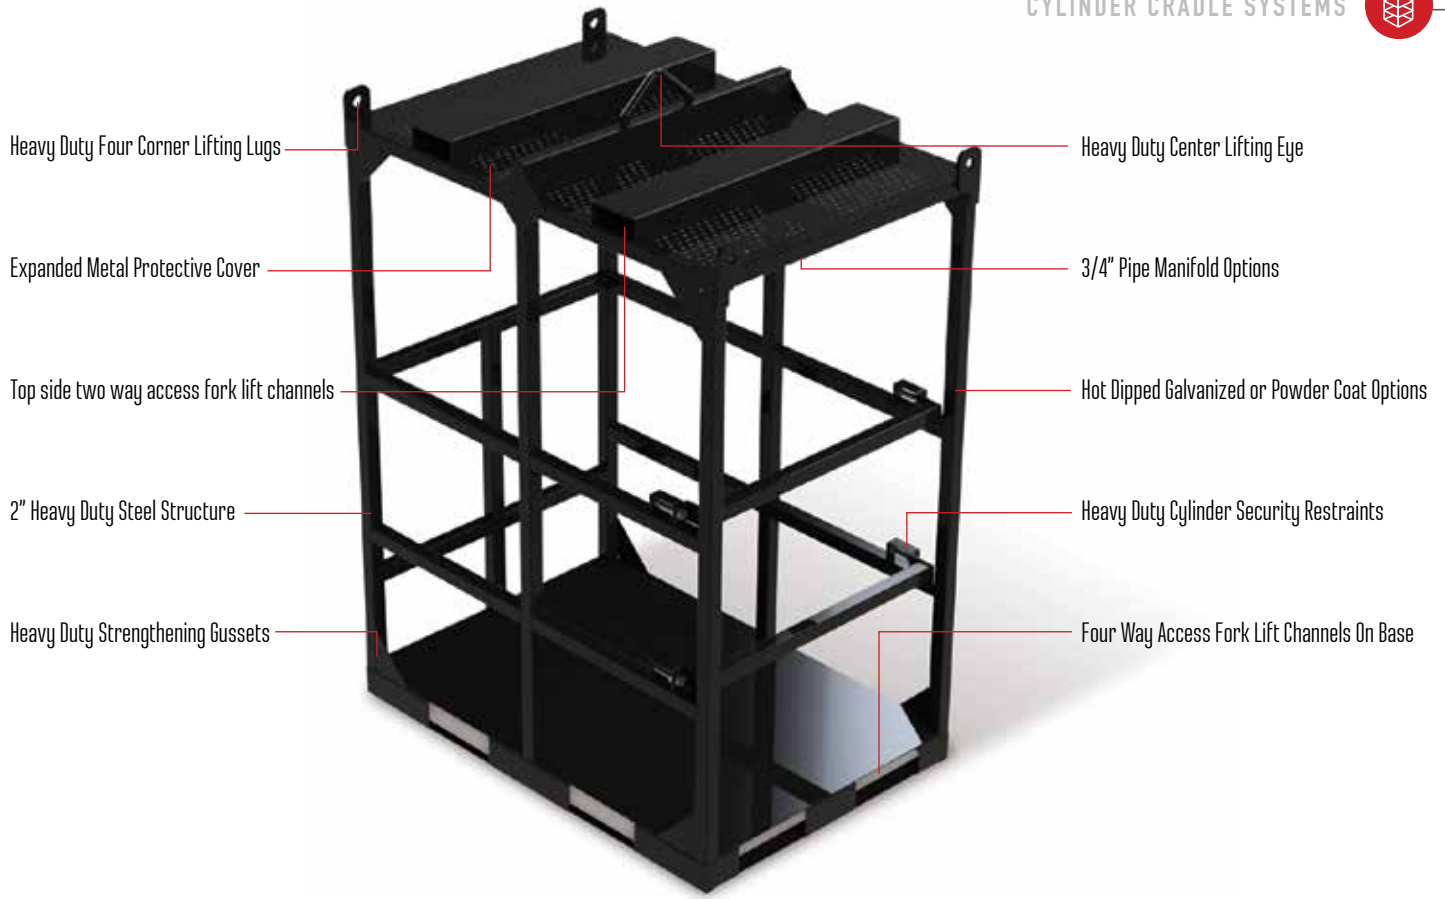

Part Number | TRITON 24 pack, Brass Manifold with post sintered flexible pigtailed
CT24AGA-RP24-XXXPS

The ProRack TRITON is our largest and most robust high pressure gas cylinder cradle boasting 24 cylinder capacity. The TRITON's heavy duty design is utilized for offshore, large remote cylinder storage banks, and just about any application requiring high volume gas requirements. The TRITON is manufactured with extra heavy materials and supplied hot dipped galvanized for years of service life without corrosion. Manifold systems are available in brass and stainless steel with pressures up to 6000PSI.

Triton Series Cradle System Features

- 24 Cylinder capacity
- Heavy duty four corner lifting lugs
- Center lifting eye
- 6 way lift truck pockets access
- Expanded metal protective cover
- Designed with 2" Steel Structure
- Heavy duty gussets add superior strength
- Hot dipped galvanized or powder coat finish
- A variety of MEDUSA manifolds are available to meet all applications.

Part Number | TRITON 24 pack, Brass Manifold with post sintered flexible pigtailed
CT24AGA-RP24-XXXPS

Maximum Design Capacity 4750 lbs
2 to 1 Safety Factor

TRITON Cradle		Ordering Chart				
#	''	W	H	D	lbs	
CT24AGA	Triton 24 pack, hot dipped galvanized	42.113"	87.67"	61"	680 lbs	
CT24A	Triton 24 pack, powder coated	42.113"	87.67"	61"	680 lbs	

2" Heavy Duty Steel Structure

Heavy Duty Cylinder Security Restraints

Heavy Duty Strengthening Gussets

Four Way Access Fork Lift Channels On Base

87.68"

61"

42.133"

Specialty Gas Stainless Steel Manifolds Available for the TRITON 24 Cylinder Cradle. See pages 35-40 for more information.