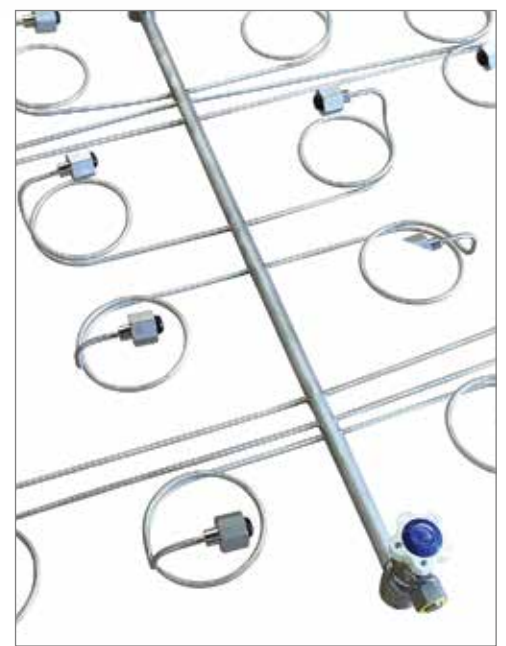

Triton Series Cradle System Features

- 24 Cylinder capacity
- Heavy duty four corner lifting lugs
- Center lifting eye
- 6 way lift truck pockets access
- Expanded metal protective cover
- Designed with 2" Steel Structure
- Heavy duty gussets add superior strength
- Hot dipped galvanized or powder coat finish
- A variety of MEDUSA manifolds are available to meet all applications.

Heavy Duty Four Corner Lifting Lugs

Heavy Duty Center Lifting Eye

Expanded Metal Protective Cover

3/4" Pipe Manifold Options

Top side two way access fork lift channels

Hot Dipped Galvanized or Powder Coat Options

2" Heavy Duty Steel Structure

Heavy Duty Cylinder Security Restraints

Heavy Duty Strengthening Gussets

Four Way Access Fork Lift Channels On Base

87.68"

61"

42.133"

Specialty Gas Stainless Steel Manifolds Available for the TRITON 24 Cylinder Cradle. See pages 35-40 for more information.

Triton Ordering Information

ProRack TRITON Cradle and Manifold Systems

Part Number	Cylinder	Pigtail Configuration
# CT24AGA-9024-XXX	! 24	Ⓢ Copper Pigtails
CT24AGA-9124-XXX	24	Replaceable Copper Pigtails
CT24AGA-RP24-XXXPS	24	3600PSI Post Sintered hoses