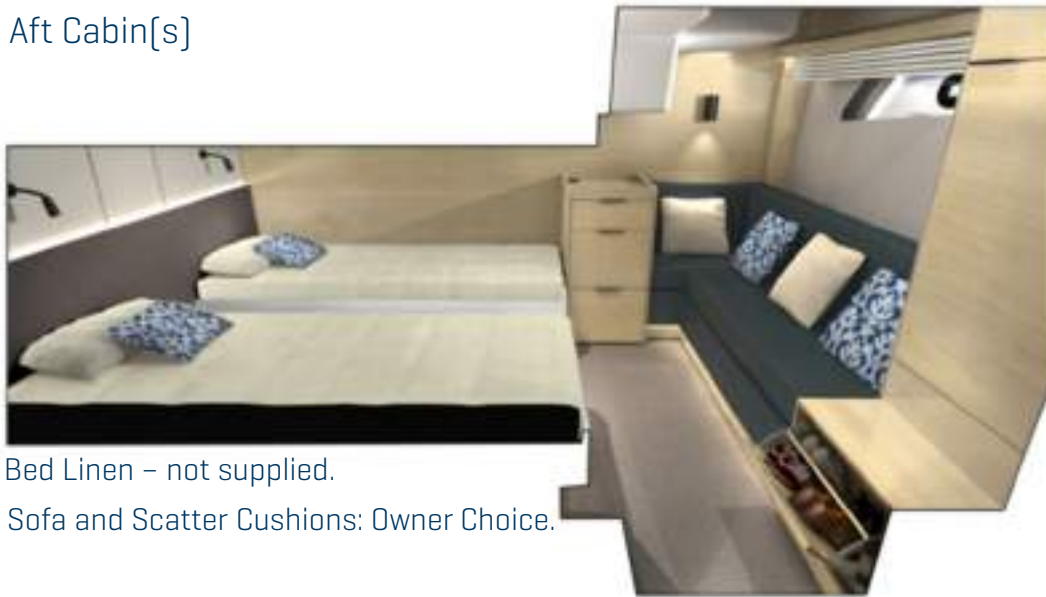

# S Line – Standard White Oak Finish

Aft Cabin[s]

Bed Linen – not supplied.

Sofa and Scatter Cushions: Owner Choice.

Joinery -  
White Oak

Floor -  
Wenge

Bed surround -  
Bianco

Headboard &  
Lower Side Liners  
- Meteor