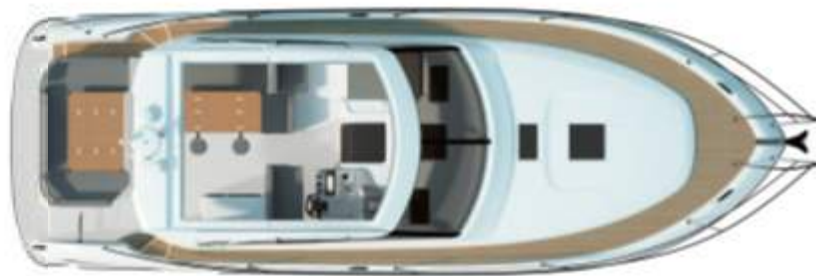

## Optional Cockpit Flooring & Extended Bathing Platform\*

Teak Decking or  
DuraDeck

\*Selection of extended bathing platform gets additional teak/DuraDeck on standard bathing platform.