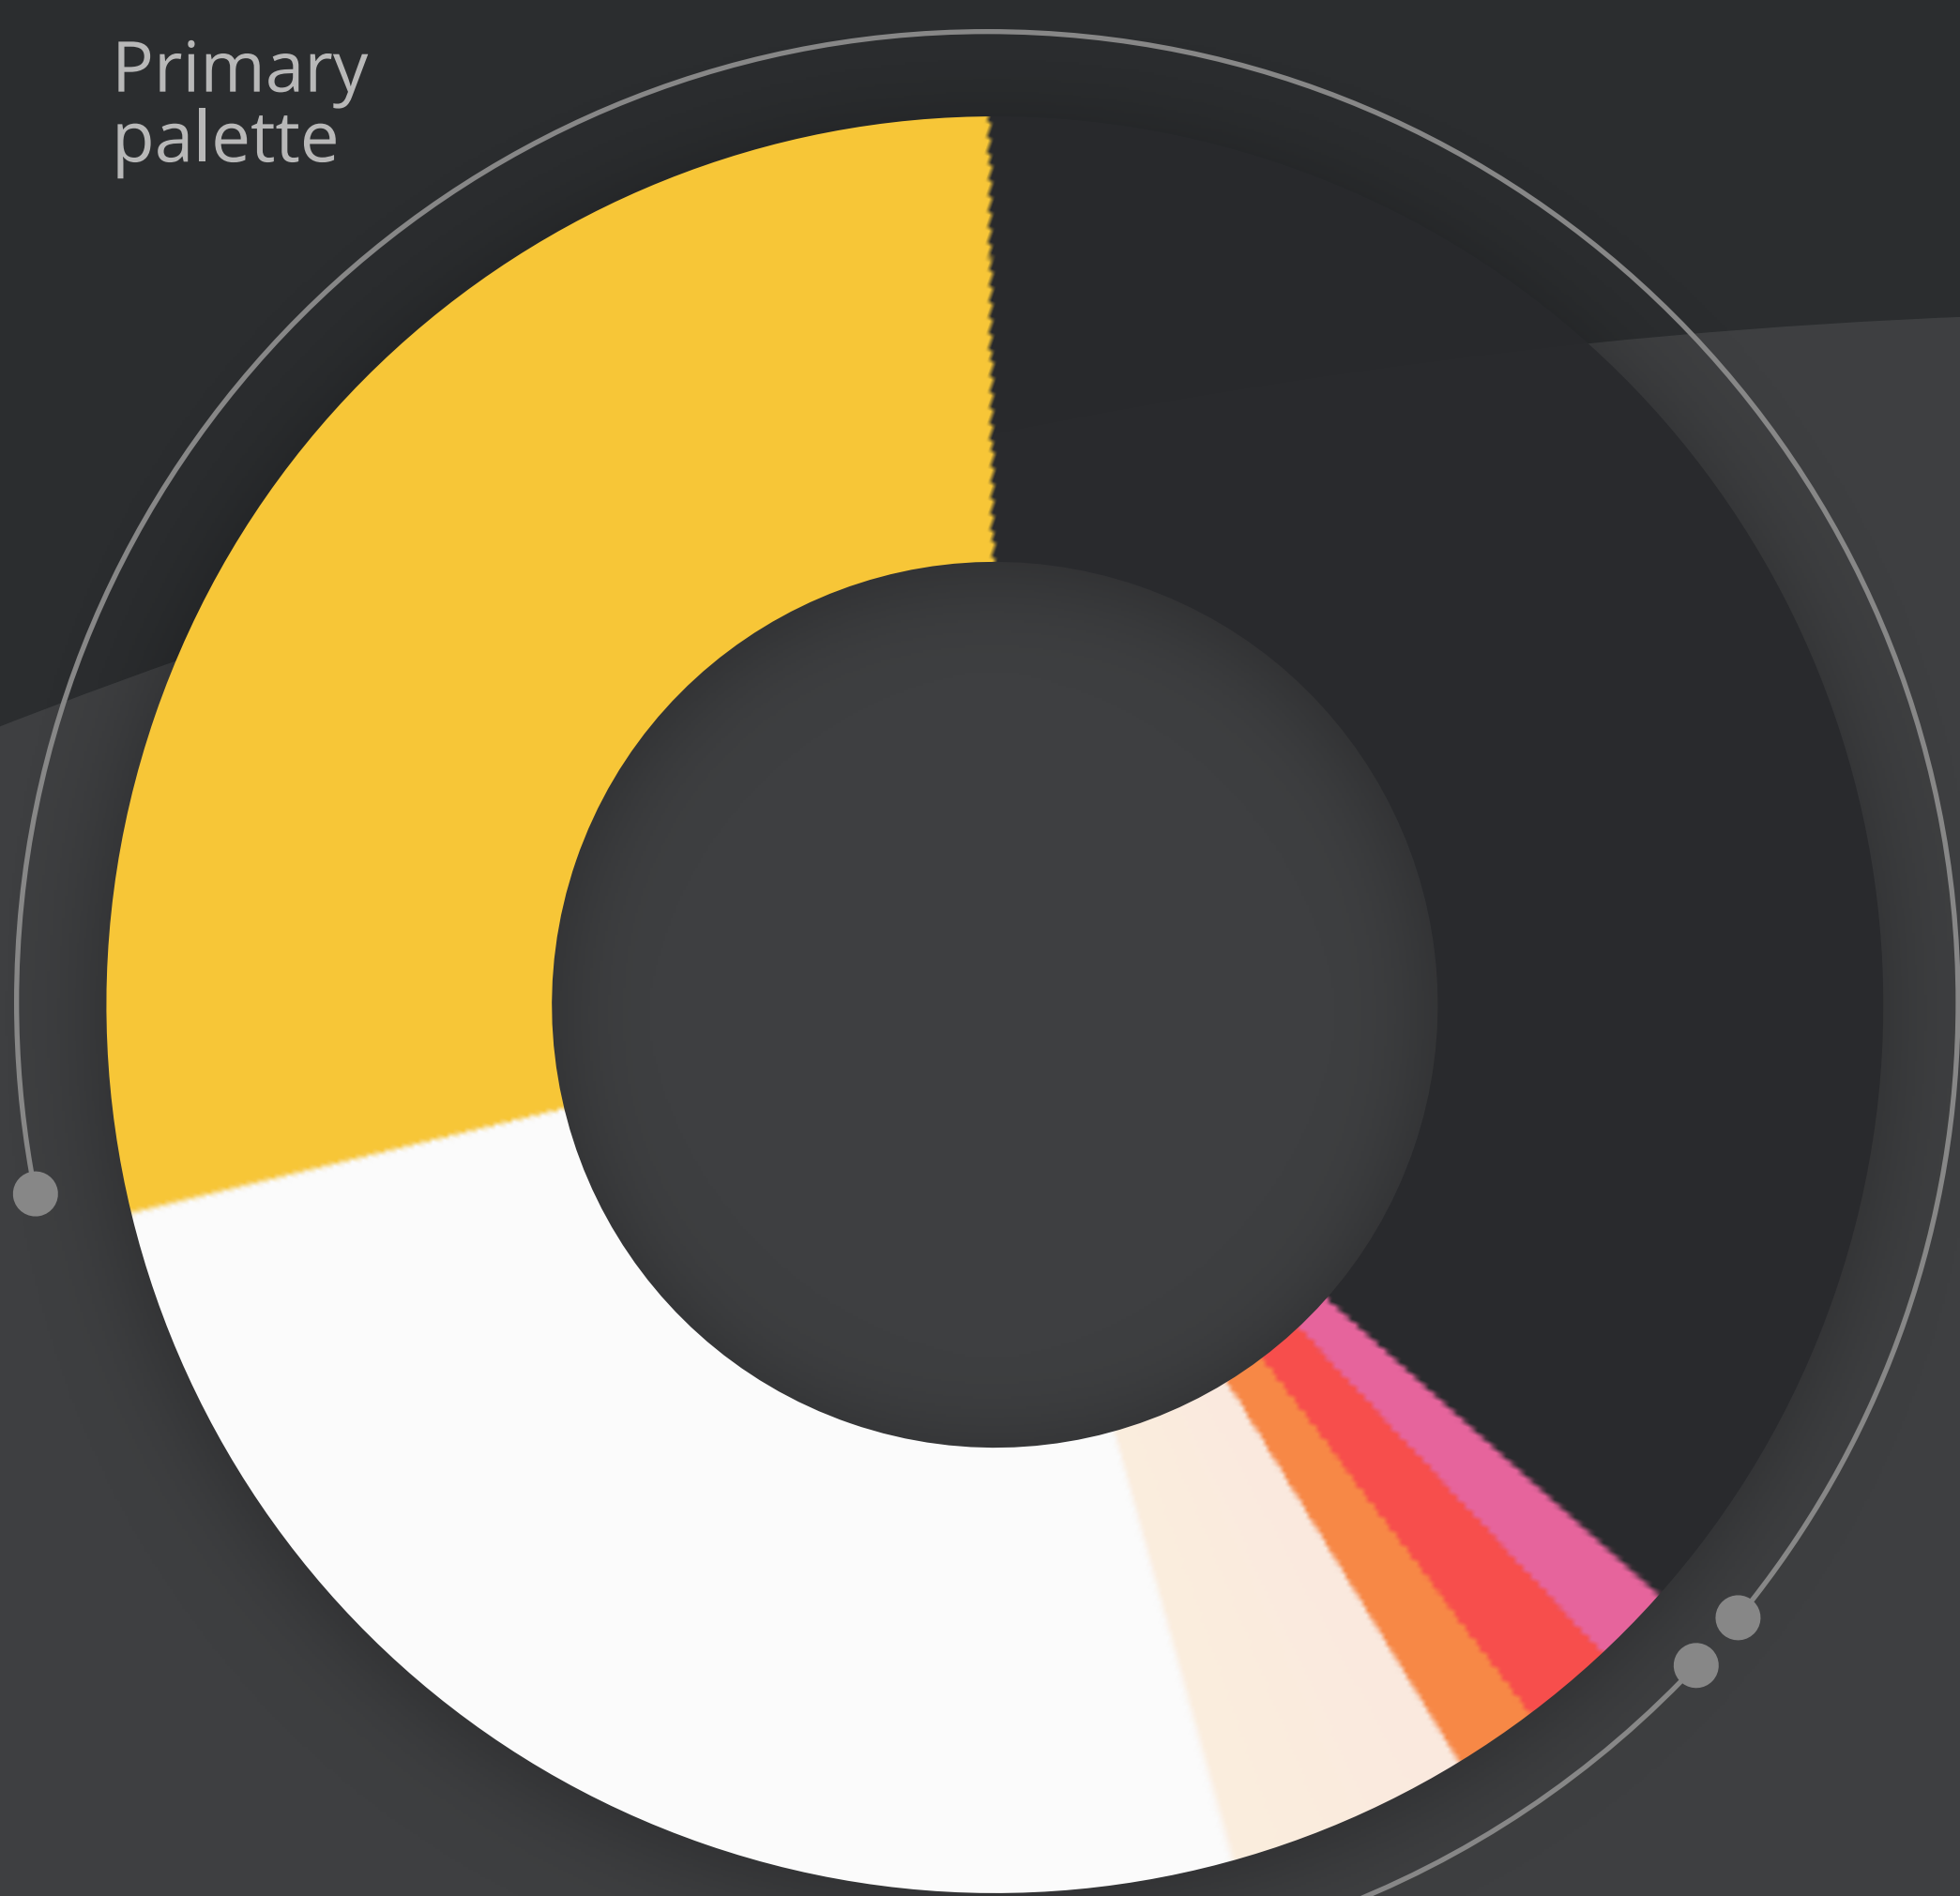

Primary Logo

Logo - Condensed

Logo - Stacked

Heading font

Abc.

Overpass

fonts.google.com/specimen/Overpassasd

Body font

Abc.

Open Sans

fonts.google.com/specimen/open+sans

Colour

Brand Palette & Colour Proportion

Primary palette

Secondary Palette

Primary palette

Secondary palette

Mustard

Hex
#FBCA3A

Pantone
123c

RGB
255 199 44

CMYK
0 16 89 0

Charcoal

Hex
#FBCA3A