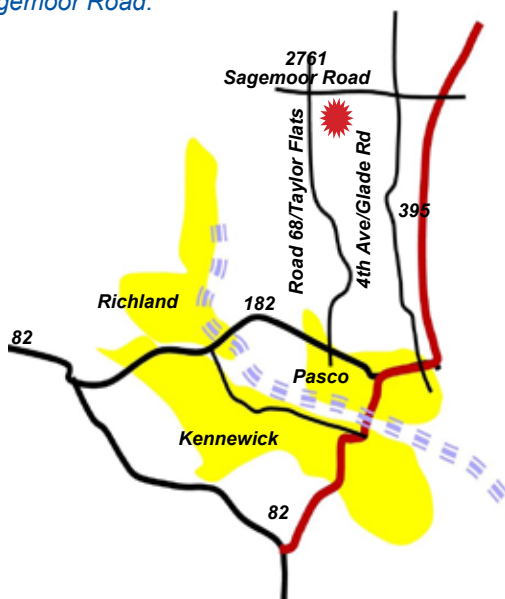

We continue to strive for a strong central leader tree with uniform branching. Special attention is given to pests from insects, fungus, nutrients to proper water PH.

Shrub

Ornamental

Blooming

Large Trees

Directions: Drive north of Pasco, Washington on Highway 395 for approximately 10 miles. Head west on Sagemoor Road. Garden Gate Nursery is located approximately 2 miles west on Sagemoor at 2761 W. Sagemoor Road.