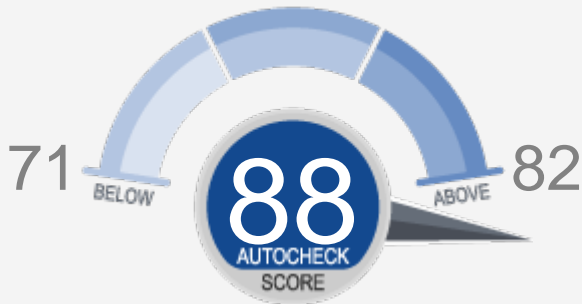

YOUR VEHICLE AT A GLANCE

This vehicle's AutoCheck Score: 88

Other comparable 2010 vehicles in the SUV - Lower Mid Range typically score between 71-82.

The patented AutoCheck score predicts the likelihood a car will be on the road in 5 years. It compares vehicles of similar age and class based on a scale of 1-100. The AutoCheck score is based on a proprietary model to help you understand a vehicles predicted reliability as it pertains to age, number of owners, accidents and other vehicle history factors.

- ✓ No State Title Brand Reported
- ✓ No Accident Reported
  No Air Bag Deployed
- ✓ No Other Damage Reported
- i Other Title Brand or Specific Event Reported
- ✓ No Odometer Problem(s) Reported
  Last Odometer Reading:88,259
- ✓ No Open Recall(s) Reported
- i Service & Repair Information Reported

MULTIPLE OWNERS

Calculated Owners: **2**