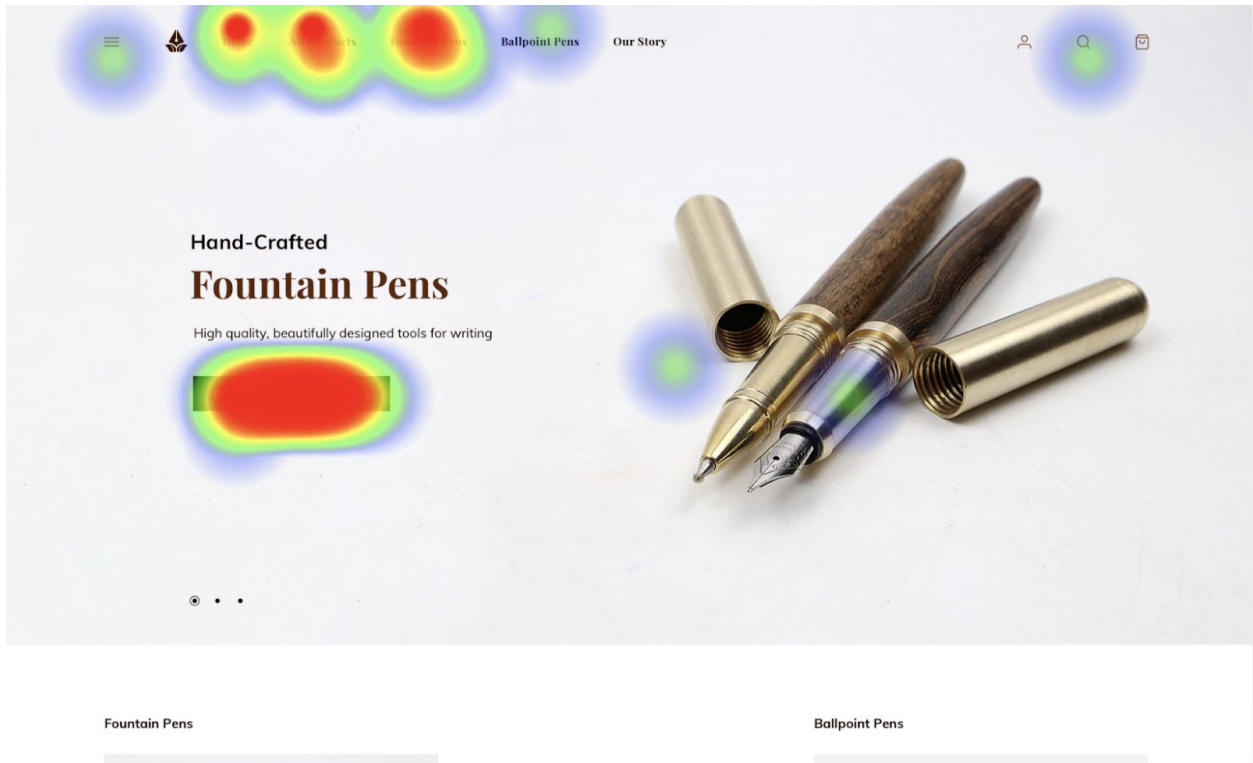

WFP Maze Research Findings

Overview

A Maze prototype (<https://t.maze.design/20206858>) was tested by 43 individual user testers. The prototype focused on testing how users navigated through the site, how easy it was to find and add products to the cart, the checkout process, and finding the FAQ section.

A full report (auto-generated by Maze) can be viewed here: <https://maze.design/r/jwxm11bufkgjdiiv6>

Heat Maps

Maze generates heat maps to show which areas users clicked and focused on for each screen.