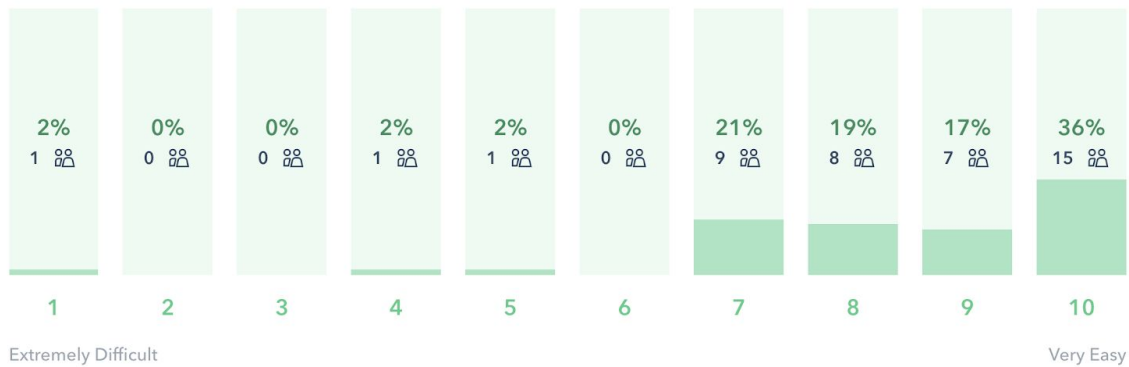

## Opinion Scales

One thing I incorporated into my Maze test were opinion scales as a way to gauge how users felt about how easy or difficult using the site was for them.

How easy was it to find the specified product and add it to your cart?

Opinion Scale

42

RESPONSES