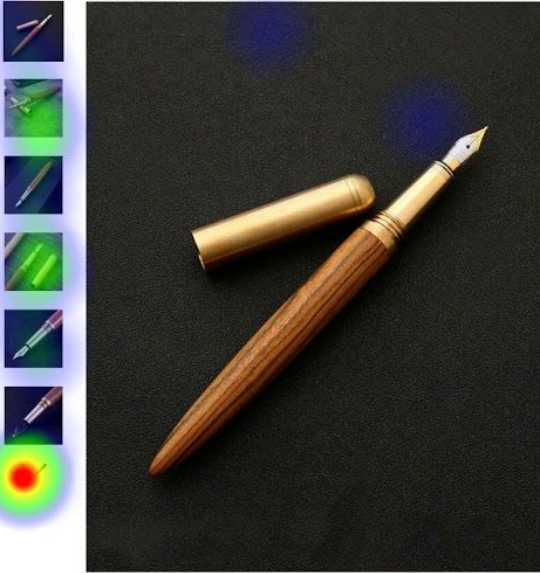

$95.00

Classic Mahogany Fountain Pen

☐ Mahogany
☐
☐

Nib Size

Nib Material

Description

Info

Video

Reviews (7)