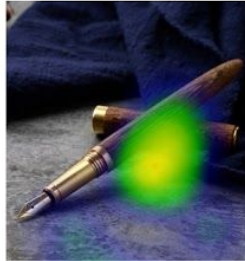

Categories

- Fountain Pens (16)
- Ballpoint Pens (16)

Body Material

- Dark Oak (5)
- Ebony (4)

Nib Size

- Broad (6)
- Extra Fine (12)
- Fine (3)
- Flex (14)
- Medium (2)

Nib Material

- 14kt Gold (11)
- 18kt Gold (12)
- Steel (3)

Showing 1-9 of 22 results

1 2 3 > SORT BY

Black Walnut Fountain Pen
$80.00