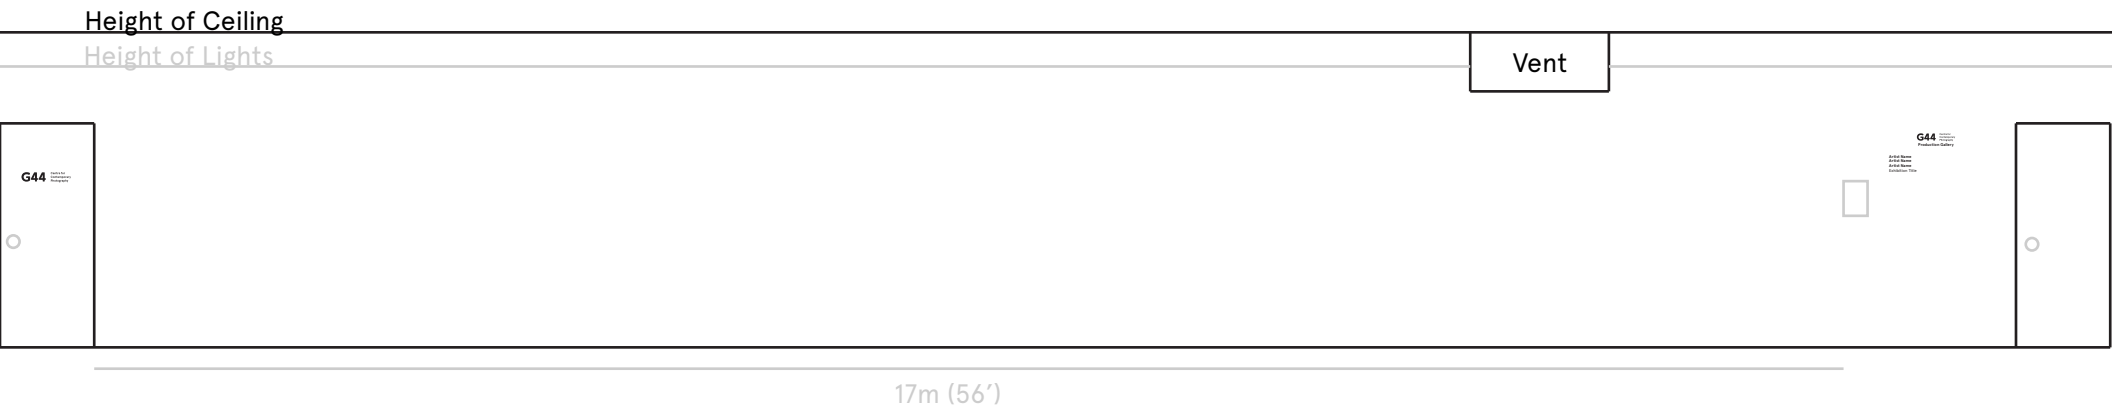

Gallery 44 Centre for Contemporary Photography Production Gallery

Exhibition Space:

Total Running Wall Space: 17m (56')

Height of Walls: 2.96m (8' 8")

Height of Lights: 2.66m (8' 9")

Type of Lighting: Incandescent Track and Fluorescent Hallway Lights