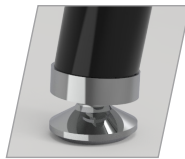

The **ARCATA** indoor/outdoor chair adds a sleek ergonomic and stylish look to any classroom or common area. With a contemporary and supportive design, **ARCATA** provides a very attractive and comfortable alternative to your unappealing everyday chair.

OUTDOOR take your classroom outside! With rear casters and tablet arms the **ARCATA** chair becomes a mobile desk and can easily be rolled from inside to the outdoors.

WHAT'S YOUR PREFERENCE?

ARCATA comes in an assortment of shell and frame colors to choose from. Chrome is available as a premium option.

STANDARD FRAME FINISHES:

Chrome
(CH)

Black*
(BK)

Grey*
(GR)

STANDARD SHEEL COLORS

Black
(BK)

Navy Blue
(NB)

Red
(RD)