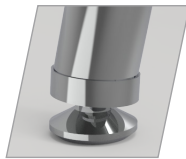

WHAT'S YOUR PREFERENCE?

ARCATA comes in an assortment of shell and frame colors to choose from. Chrome is available as a premium option.

STANDARD FRAME FINISHES:

Chrome
(CH)