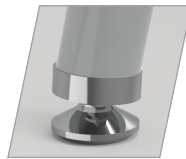

The **ARCATA** indoor/outdoor chair adds a sleek ergonomic and stylish look to any classroom or common area. With a contemporary and supportive design, **ARCATA** provides a very attractive and comfortable alternative to your unappealing everyday chair.

OUTDOOR take your classroom outside! With rear casters and tablet arms the **ARCATA** chair becomes a mobile desk and can easily be rolled from inside to the outdoors.

WHAT'S YOUR PREFERENCE?

ARCATA comes in an assortment of shell and frame colors to choose from. Chrome is available as a premium option.

STANDARD FRAME FINISHES:

Chrome
(CH)

Black*
(BK)

Grey*
(GR)

STANDARD SHEEL COLORS

Black
(BK)

Navy Blue
(NB)

Red
(RD)