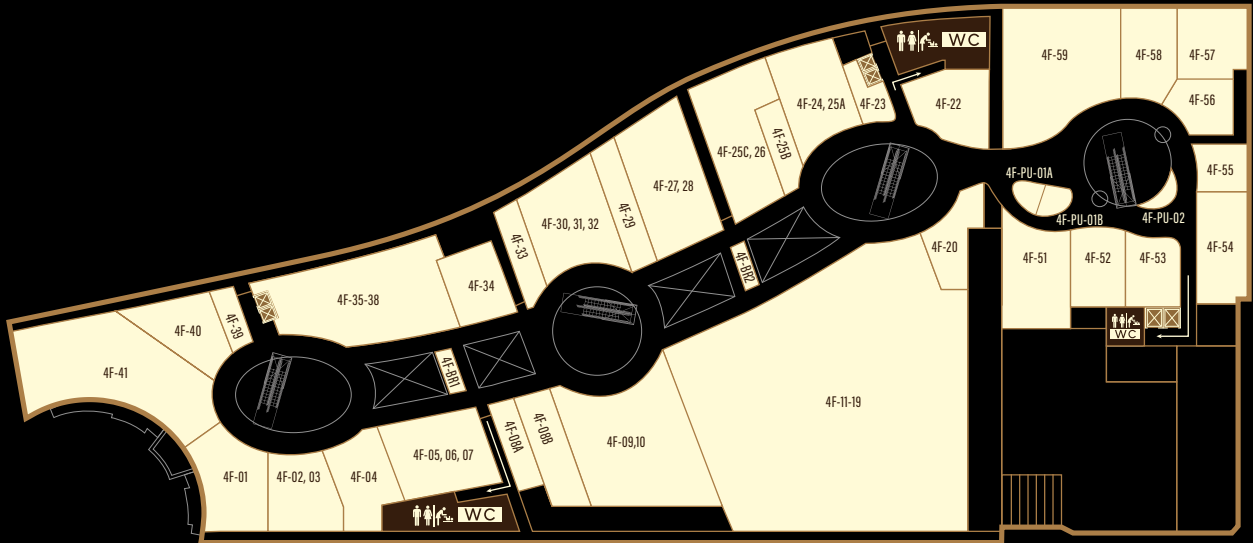

ẨM THỰC DINE

Morico	2F-01, 02	SẠP Gourmet	2F-53	Wayne's Coffee	2F-54
--------	-----------	-------------	-------	----------------	-------

crescent mall

TẦNG 3 FLOOR

MUA SẴM & VUI CHƠI SHOP & PLAY

Adidas Kids	3F-07	JBL	3F-19	Puma	3F-27
American Learning Lab	3F-58,59	Jiar	3F-03	Reebok	3F-29
An Phuoc Pierre Cardin	3F-35B	Koas	3F-53B	Sa Maison	3F-56
Arize Home	3F-51	LIZD	3F-53A	Samsung	3F-24
Bose	3F-23	Magonn	3F-02	Shooz	3F-33
Bossini	3F-37	Mat Viet	3F-38A	Skechers	3F-28
Chileno	3F-04B	Miki	3F-36	Sony	3F-20B
Converse	3F-31	Mi Store	3F-26B	Taiwan Excellence	3F-22A
Crocs	3F-34A	Miniso	3F-52	Vans	3F-32
Edelkochen	3F-PU01	Nike	3F-09A,10	Vesta Lifestyle & Gifts	3F-25A
Gojoy	3F-20A	Ogawa	3F-BR3,4	Vincy	3F-34B
Havaianas	3F-35A	Oppo	3F-22B	-----	-----
Himalaya	3F-PU02	Palladium	3F-04A	Robins Department store	3F-11-18

ẨM THỰC DINE

Di Mai	3F-54	Khao Lao	3F-40, 41	Tau Hu Xe Lam	3F-39
Hotpot Story	3F-43,44	King BBQ	3F-01	Zhen Zheng	3F-55

crescent mall

TẦNG 4 FLOOR

MUA SẮM & VUI CHƠI SHOP & PLAY

Akemi Uchi	4F-34	Lock n Lock	4F-05,06,07	PPP Laser Clinic	4F-04
Cheers Sofa	4F-09,10	Minigood	4F-20AB	Tinistore	4F-22
Dunlopillo	4F-25B	Mothercare	4F-27,28	V-Decor	4F-08B
Funny Land	4F-23	My Home	4F-08A	Viet Thuong	4F-25C,26
Gintell	4F-BR2	My Kingdom	4F-24,25A	Yankee Candle	4F-39
Jang In	4F-35-38	NIN House	4F-29	-----	-----
JYSK	4F-33	OKIA	4F-BR1	Robins Department store	4F-11-19
Kymdan	4F-02,03	PNC Bookstore	4F-30-32	Rock Climbing*	4F-57