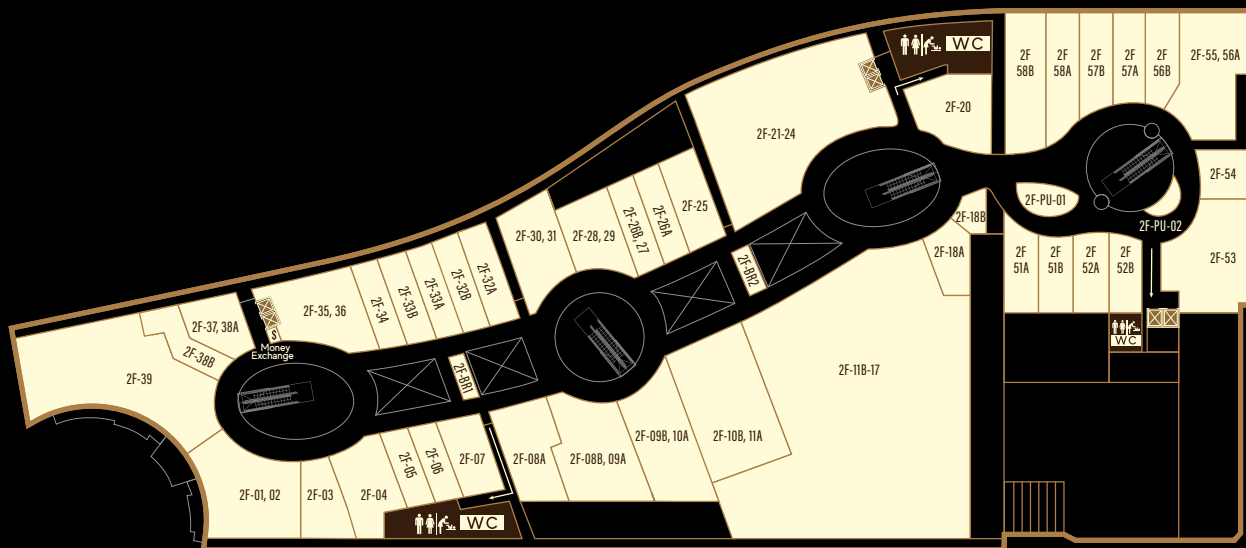

TẦNG 2 FLOOR

MUA SẴM & VUI CHƠI SHOP & PLAY

Adidas Original	2F-28,29	G2000	2F-08A	Prima Gold	2F-57B
Aldo	2F-20	Geox	2F-32A	Samsonite	2F-38B
Anoblir	2F-56B	Giordano Fashion	2F-35,36	Thann	2F-PU1
Arb-ims	2F-BR2	H&M	2F-21-24	The North Face	2F-05
Bonia	2F-30,31	lora	2F-03	Timberland	2F-06
Camicissima	2F-26A	Kelly Bui	2F-58A	Bandicoot	2F-BR1
Clarks	2F-34	Kipling	2F-18B	Typo	2F-51A
Cole Haan	2F-18A	Lá House	2F-51B	Valentino Creations	2F-04
Dê Thương Fashion	2F-57A	Levi's	2F-07	Vichy	2F-52A
Dune	2F-33B	Lovisa	2F-37,38A		
ECCO	2F-33A	Old Navy	2F-10B,11A	Robins Department store	2F-11-17
Femmue	2F-52B	OVS	2F-55,56A	Money Exchange	2F-CN1,2
Fila	2F-26B,27	Parfois	2F-09B,10A		
Fitflop	2F-32B	Pleats Kora	2F-58B		

ẨM THỰC DINE

Morico	2F-01, 02	SẠP Gourmet	2F-53	Wayne's Coffee	2F-54

crescent mall