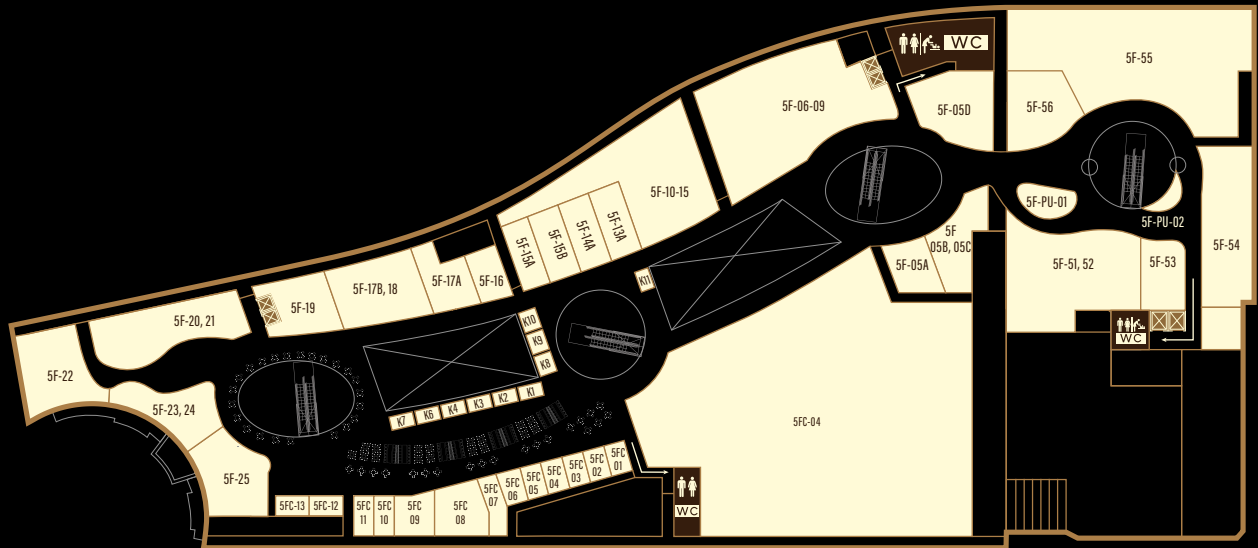

ẨM THỰC DINE

Di Mai	3F-54	Khao Lao	3F-40, 41	Tau Hu Xe Lam	3F-39
Hotpot Story	3F-43,44	King BBQ	3F-01	Zhen Zheng	3F-55

crescent mall

TẦNG 4 FLOOR

MUA SẮM & VUI CHƠI SHOP & PLAY

Akemi Uchi	4F-34	Lock n Lock	4F-05,06,07	PPP Laser Clinic	4F-04
Cheers Sofa	4F-09,10	Minigood	4F-20AB	Tinistore	4F-22
Dunlopillo	4F-25B	Mothercare	4F-27,28	V-Decor	4F-08B
Funny Land	4F-23	My Home	4F-08A	Viet Thuong	4F-25C,26
Gintell	4F-BR2	My Kingdom	4F-24,25A	Yankee Candle	4F-39
Jang In	4F-35-38	NIN House	4F-29	-----	-----
JYSK	4F-33	OKIA	4F-BR1	Robins Department store	4F-11-19
Kymdan	4F-02,03	PNC Bookstore	4F-30-32	Rock Climbing*	4F-57

*opening soon

ẨM THỰC DINE

A Doi	4F-55	Dookki Dookki	4F-51	Presotea	4F-PU01B
Chickita	4F-58	Johnson Budae Tteobokki	4F-40	Shabu Ya	4F-52
Danny Green	4F-PU01A	Juiffee 'n' Poki	4F-PU02	SMTOWN	4F-41
Don Chicken	4F-56	Meat & Meet	4F-01	Spice Temple	4F-53

crescent mall

TẦNG 5 FLOOR

MUA SẴM & VUI CHƠI SHOP & PLAY

CGV	5F-04	Kids Camp	5F-06-09	Rock Climbing*	5F-55
Gamezone	5F-10-15C	Pull Gift	5F-K11		

*opening soon

ẨM THỰC DINE

48 Bistro	5F-25	Haagen Dazs	5FC-16	Papparoti	5FC-K10
Bamboo Dimsum	5FC-09	Hoang Yen Buffet	5F-51,52	Peperesto	5FC-13
Baskin Robbins	5F-15B	iGelato	5FC-K2	Pepper Lunch Express	5FC-08
Beard Papa's	5FC-K1	Katong	5FC-11	PHO24	5F-56
BJ Tokbokki	5FC-10	KFC	5FC-19	Ringer Hut	5F-22
Chang Kang Kung	5F-20,21	Kien Huy Farm	5F-17A	Sầu Riêng Ba Đảo	5F-15B
Chen Food	5FC-13A	Lotteria	5FC-01	Sukiya	5F-23,24
Com Tam Cali	5F-05A	Little Something	5FC-K4	The Pizza Company	5FC-17B,18
Cow Mee Inn	5FC-04	Miu Tea	5FC-K7	Tonda Pizza	5FC-02
Cueicha	5F-PU01	Mochi Sweets	5FC-K8	Trong Com & Chao Ca	5F-05D
Dairy Queen	5F-14A	Ngo Saigon Street	5F-53	Trung Nguyen E-Coffee	5F-PU01
Dippin' Dots	5FC-K9	Oops Taiwan	5FC-K6	Yellow Pot	5FC-12

crescent mall

TẦNG 6 FLOOR

**MUA SẴM
& VUI CHƠI**
SHOP & PLAY

GG Stadium Office

6F-01

Viet Thuong Music School

6F-02

GG Stadium