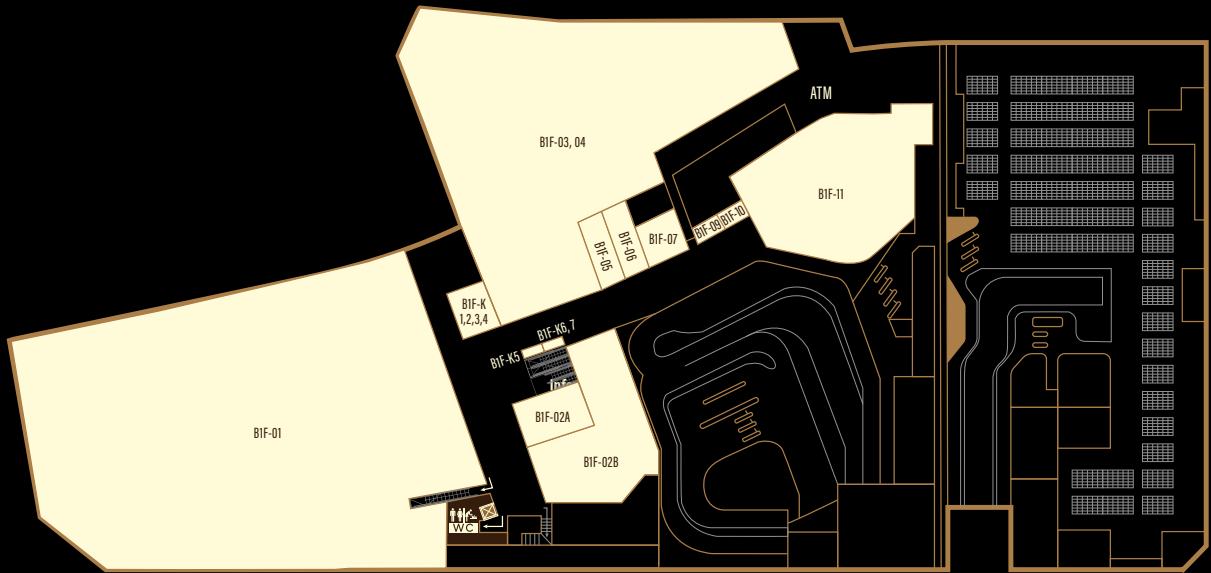

TẦNG B1 FLOOR

**MUA SẴM
& VUI CHƠI**
SHOP & PLAY

Auchan Supermarket B1F-01

Cho Lon Electronics B1F-03, 04

Guardian B1F-02A

Song Hua Hair

B1F-07

Tiniworld

B1F-11

Tupperware

B1F-09

ẨM THỰC
DINE

Bee Cheng Hiang B1F-K5

Breadtalk B1F-K1-K4

Kurotaki

B1F-K6,K7