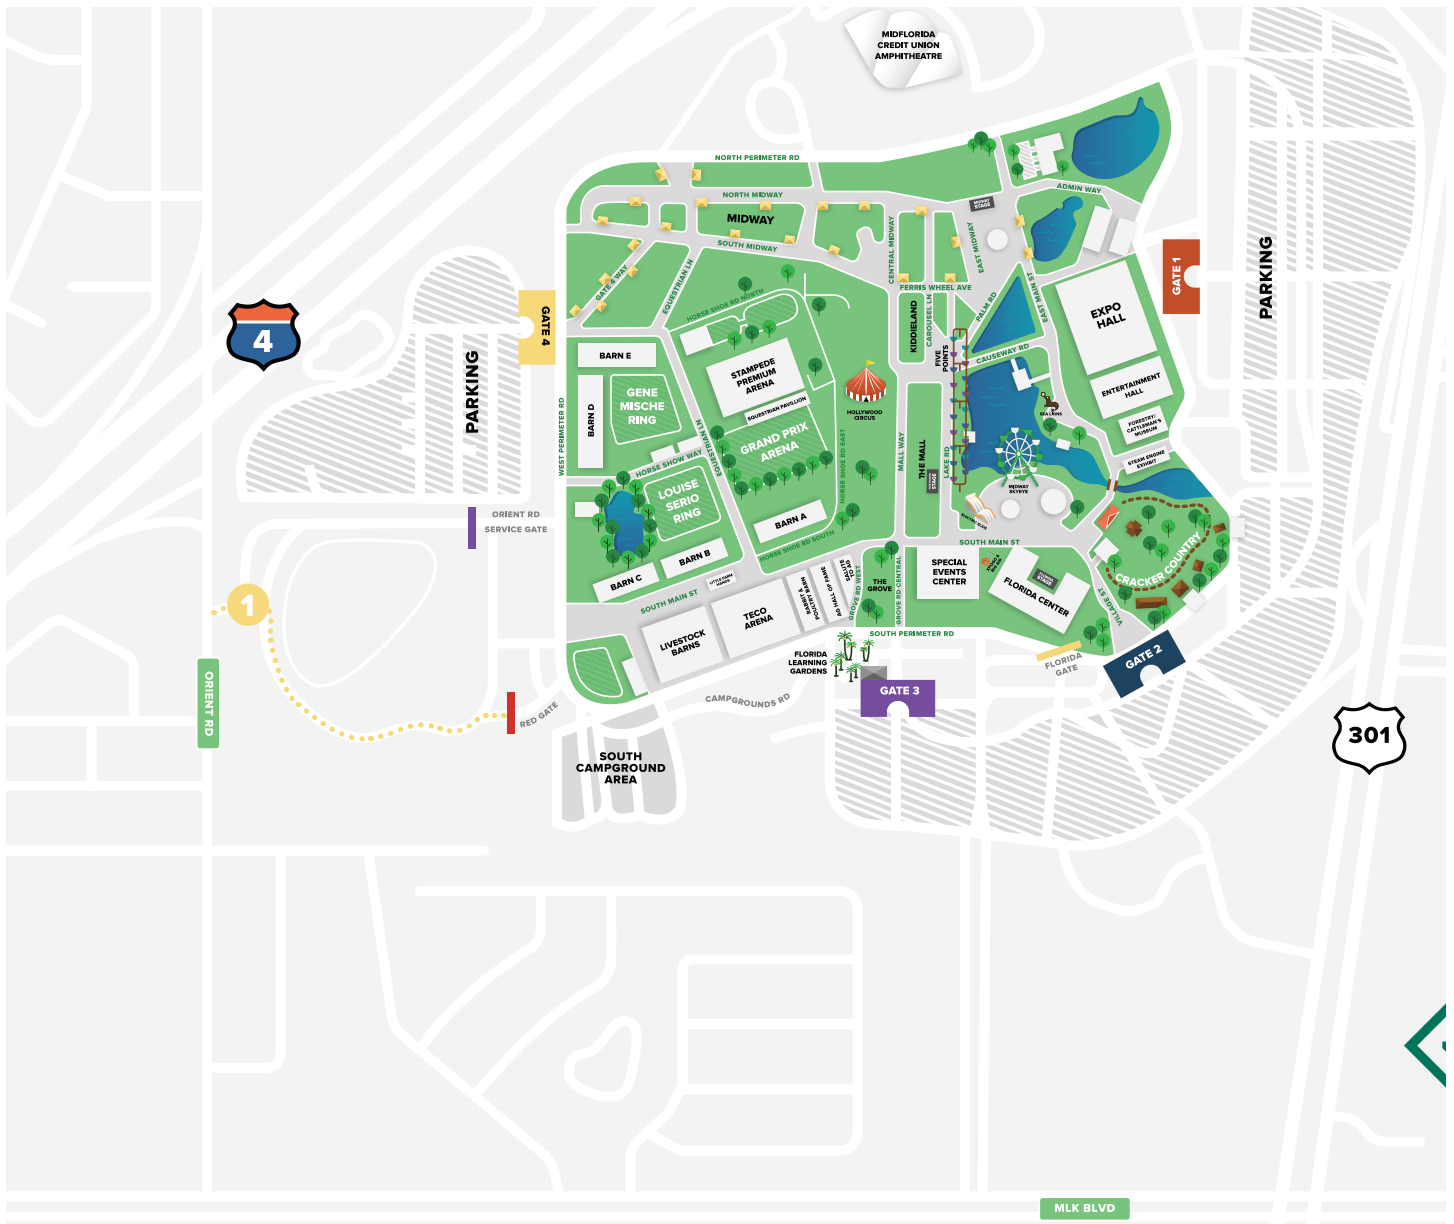

LIVESTOCK ARRIVAL

FLORIDA STATE FAIR

- 1 All Livestock Exhibitors Enter via Red Gate on Orient Road
- 4 Interstate 4 towards Tampa, exit at Hillsborough Ave., Left at Orient Road (first traffic light), entrance to Fairgrounds will be 1st left after the Interstate 4 overpass.
- 4 Interstate 4 towards Orlando, take Orient Road Exit, turn right, entrance to the fairgrounds is right across the street.
- 75 Interstate 75, exit at Dr. Martin Luther King, Jr. Blvd. West, Continue to Orient Road turn right, entrance to the Fairgrounds will be on right.
- 301 Highway 301 turn left on Dr. Martin Luther King, Jr. Blvd. and continue to Orient Road (first traffic light) turn right, entrance to the Fairgrounds will be on right.