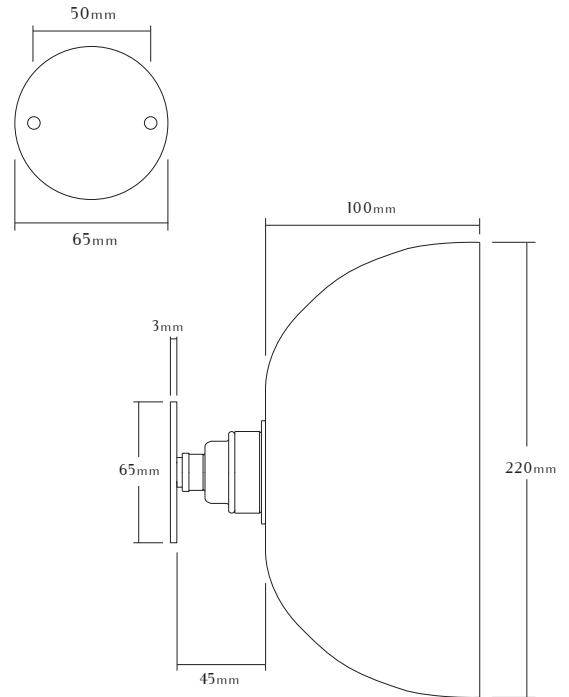

## JUBILEE WALL LIGHT

Product Code **JWL/M**