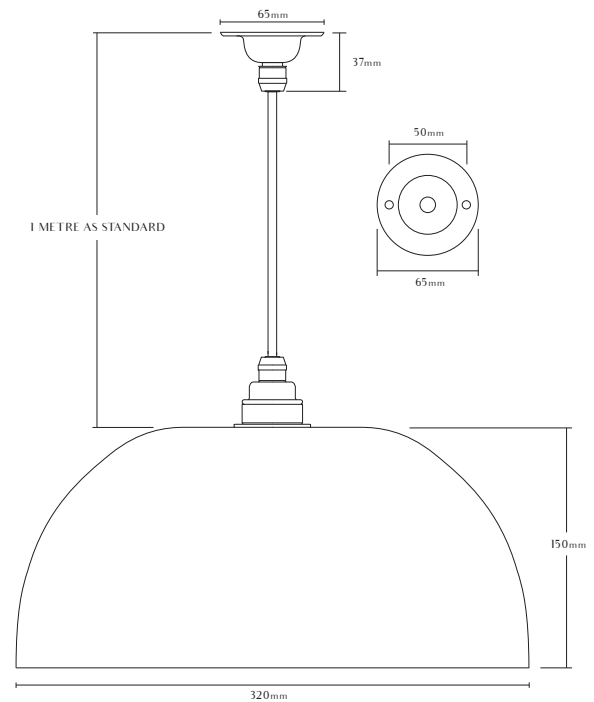

## JUBILEE LARGE PENDANT LIGHT

Product Code **JUB/4/PL**