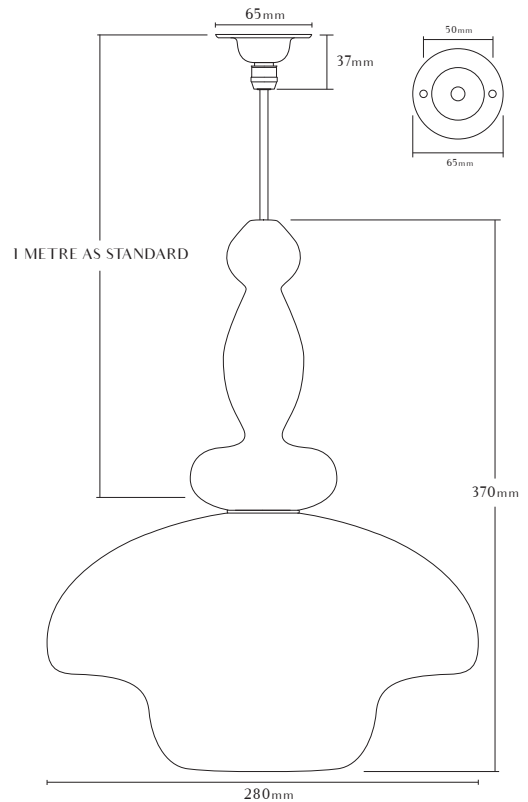

LEVERINT

LIGHTING

FINCHLEY DUO PENDANT LIGHT

Product Code FIN/DUO/PL

PRODUCT SPECIFICATIONS

CATEGORY

Pendant Lighting

FINISH OPTIONS

Please visit our options page: <https://www.leverint.co.uk/options>

MATERIALS

Plated metalwork
Hand-blown glass
Fabric sleeved cable

PRODUCT WEIGHT

Approximately 1.15kg

CABLE LENGTH

Our pendants come with a standard 1 metre feed.
Please enquire if a longer length is required.

LAMP TYPE

UK/EU
1 x 40W (Max) E27 Bulb

ENERGY EFFICIENCY

A+ (with recommended bulb)

CERTIFICATIONS LABELS

RECOMMENDED DIMMERS

Well Lit - E27/E14/B9
<https://well-lit.co.uk/kb/well-lit-recommended-dimmers/>

CLEANING INSTRUCTIONS