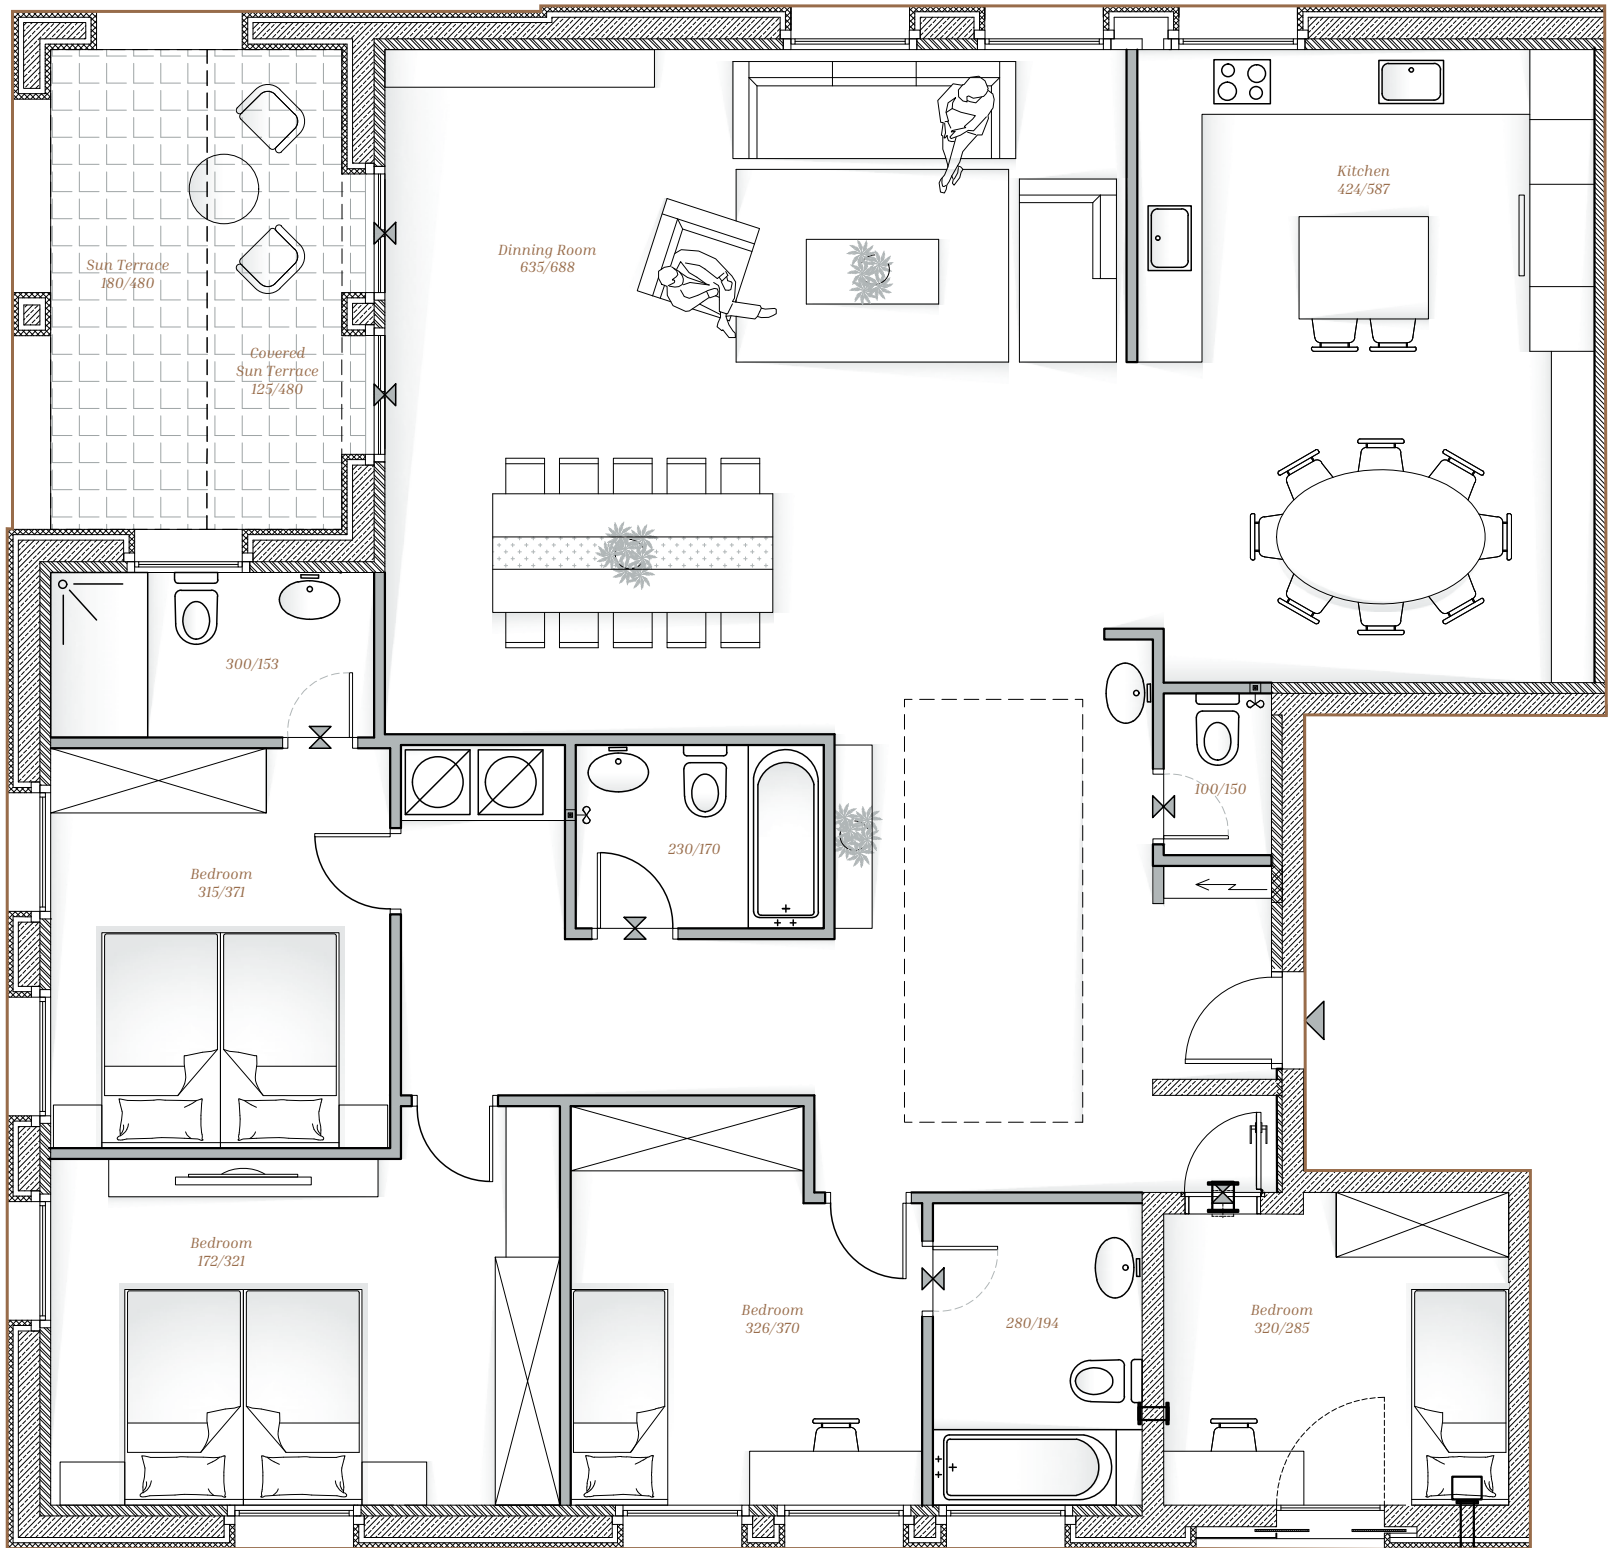

Ibn Guinol Street

WITTELSBACH-GRAFF

*Apartment 6
182 Sqm.
Floor 1
Balcony - 15 Sqm.*