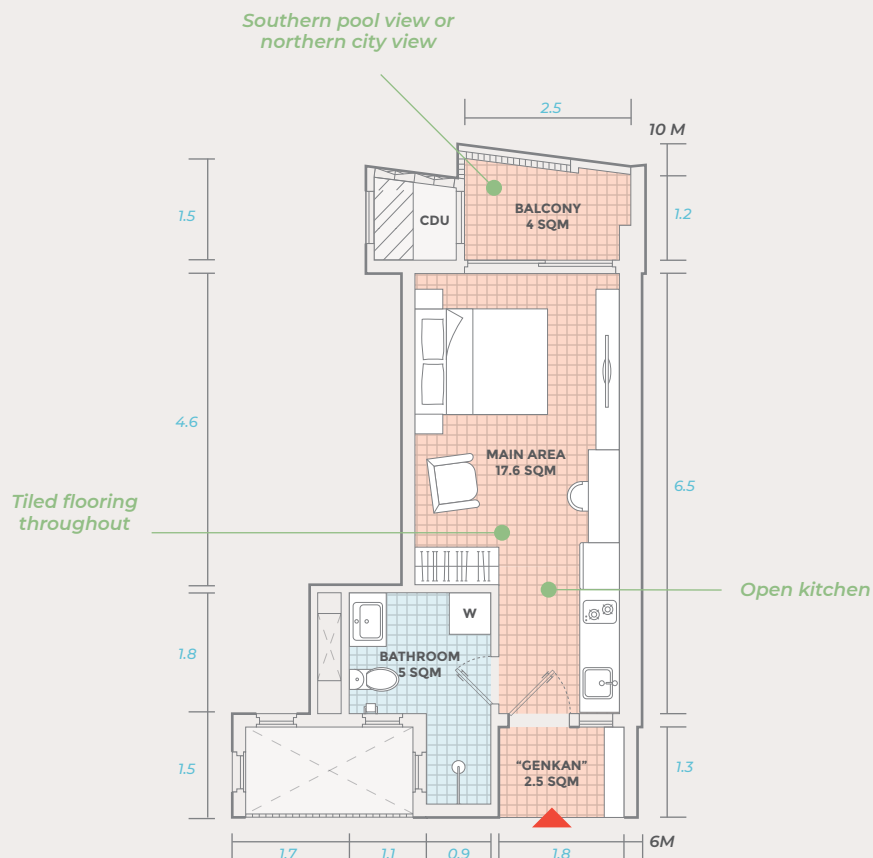

Studio

32 SQM (NET)

Designed for the digital nomad or Phnom Penh professional bouncing between the capital and Siem Reap, these perfectly laid out studios have everything you need: space for a large bed and desk and topped off with an efficient yet entirely functional kitchen. All this with a full-sized bathroom and balcony.

Provided unit amenities

- Bathroom vanity and cabinets
- Built-in kitchen cabinets
- Tiled floors throughout
- AC unit

Shared amenities

- Gym, pool, and fitness studio
- Yoga deck
- Public courtyard and greenspace
- Outdoor playground
- Cafe and bookstore
- Laundromat
- 24-hour security
- Reception

Genkan - Our mudroom is an adaption of the Japanese "Genkan", this extension of the apartment provides a comfortable space for removal and storing of shoes before entering the home.

Interior wall measurements have been rounded down to the nearest 10 cm. Actual units will differ slightly.

1st Floor

Bathroom View