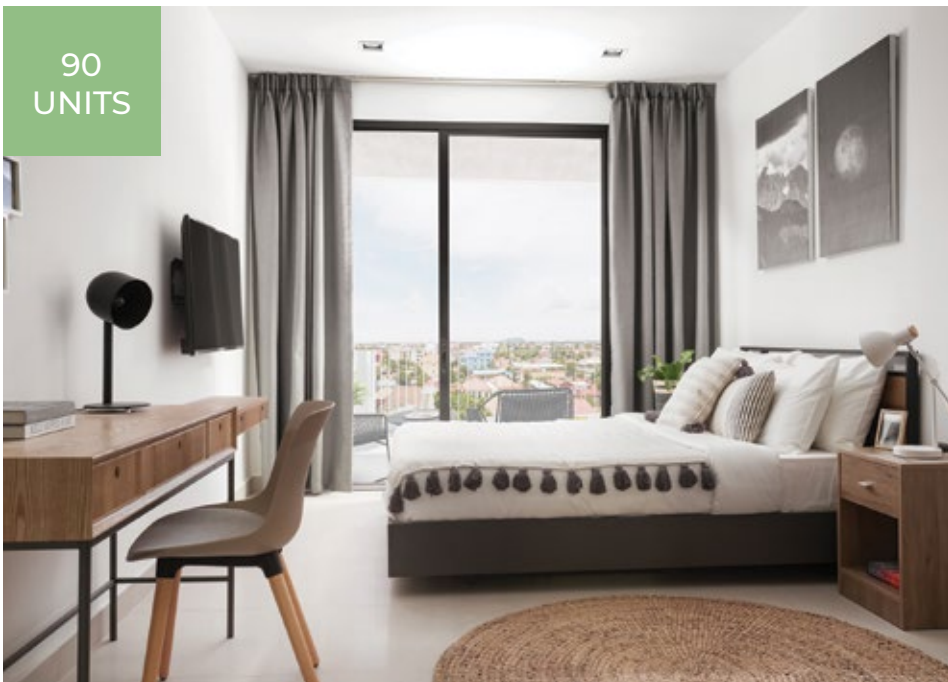

Studio

32 SQM (NET)

90
UNITS

Main Room View