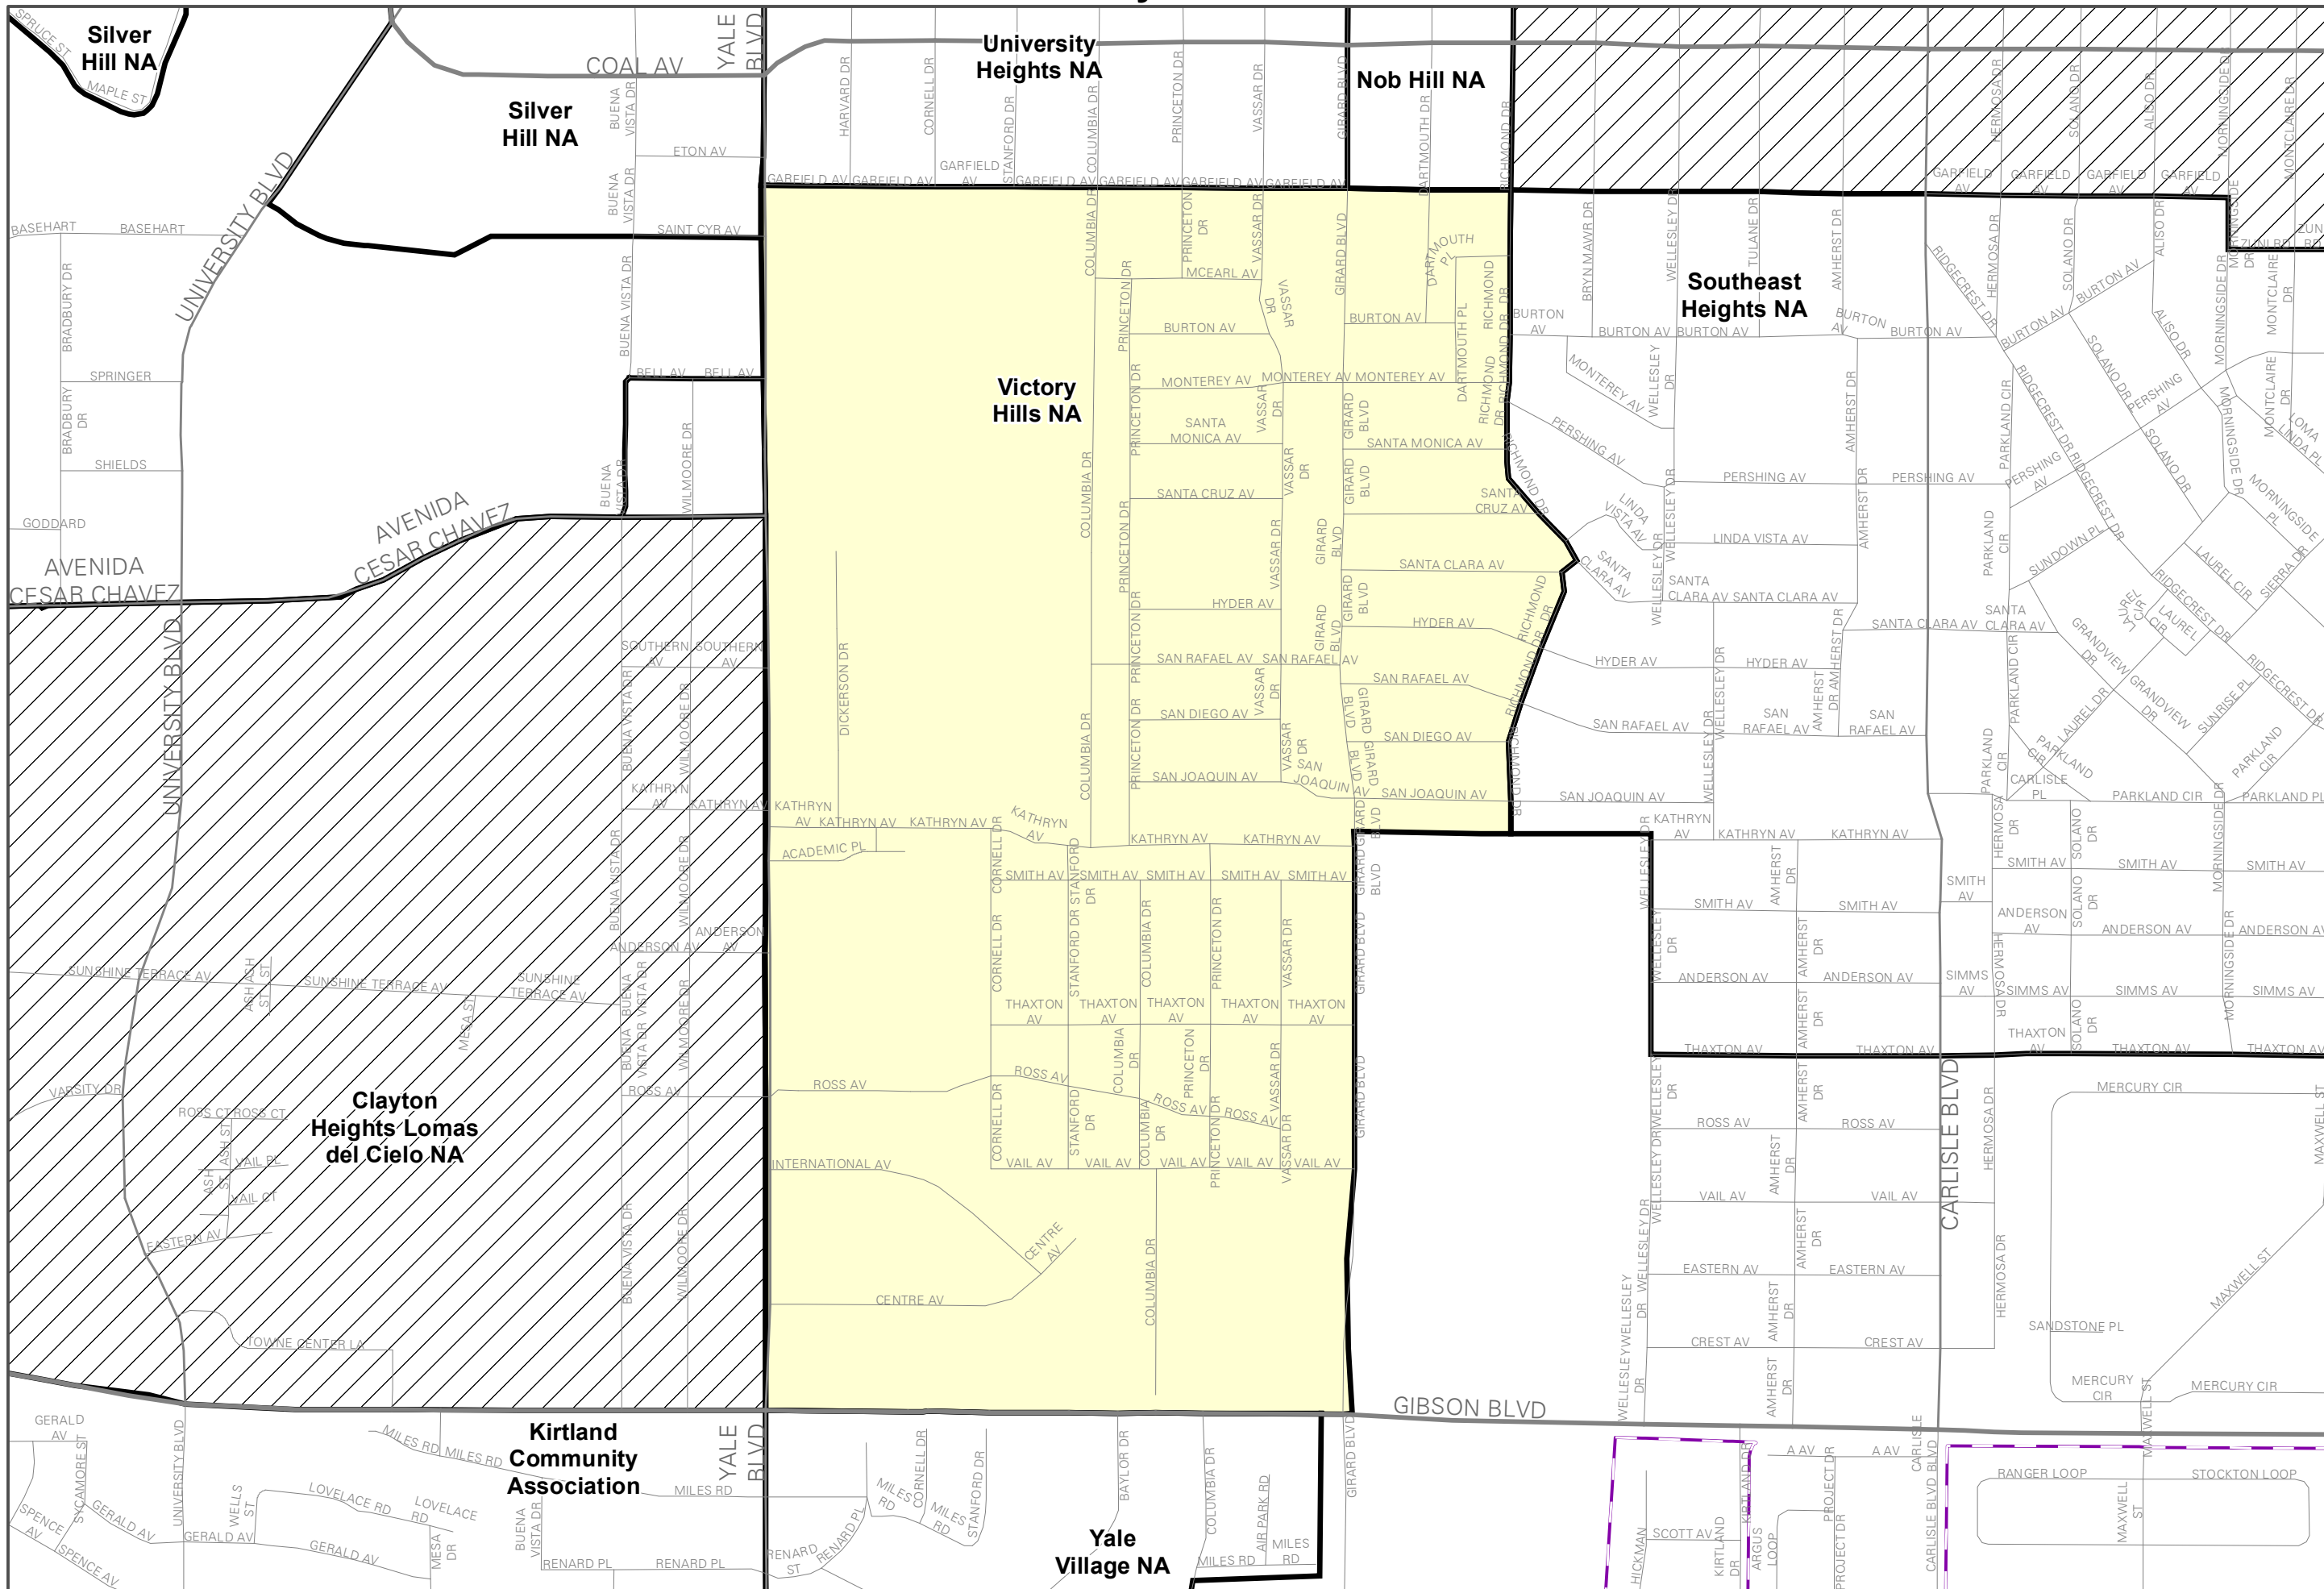

Victory Hills NA

Albuquerque Neighborhood Associations

Legend

- Municipal Limits
- Overlapping Neighborhood Associations
- Highlighted Neighborhood Association

0 330 660 Feet

Map amended through:
May 17, 2019

For information regarding Associations not shown on this map, please contact the Office of Neighborhood Coordination at 768-3334.