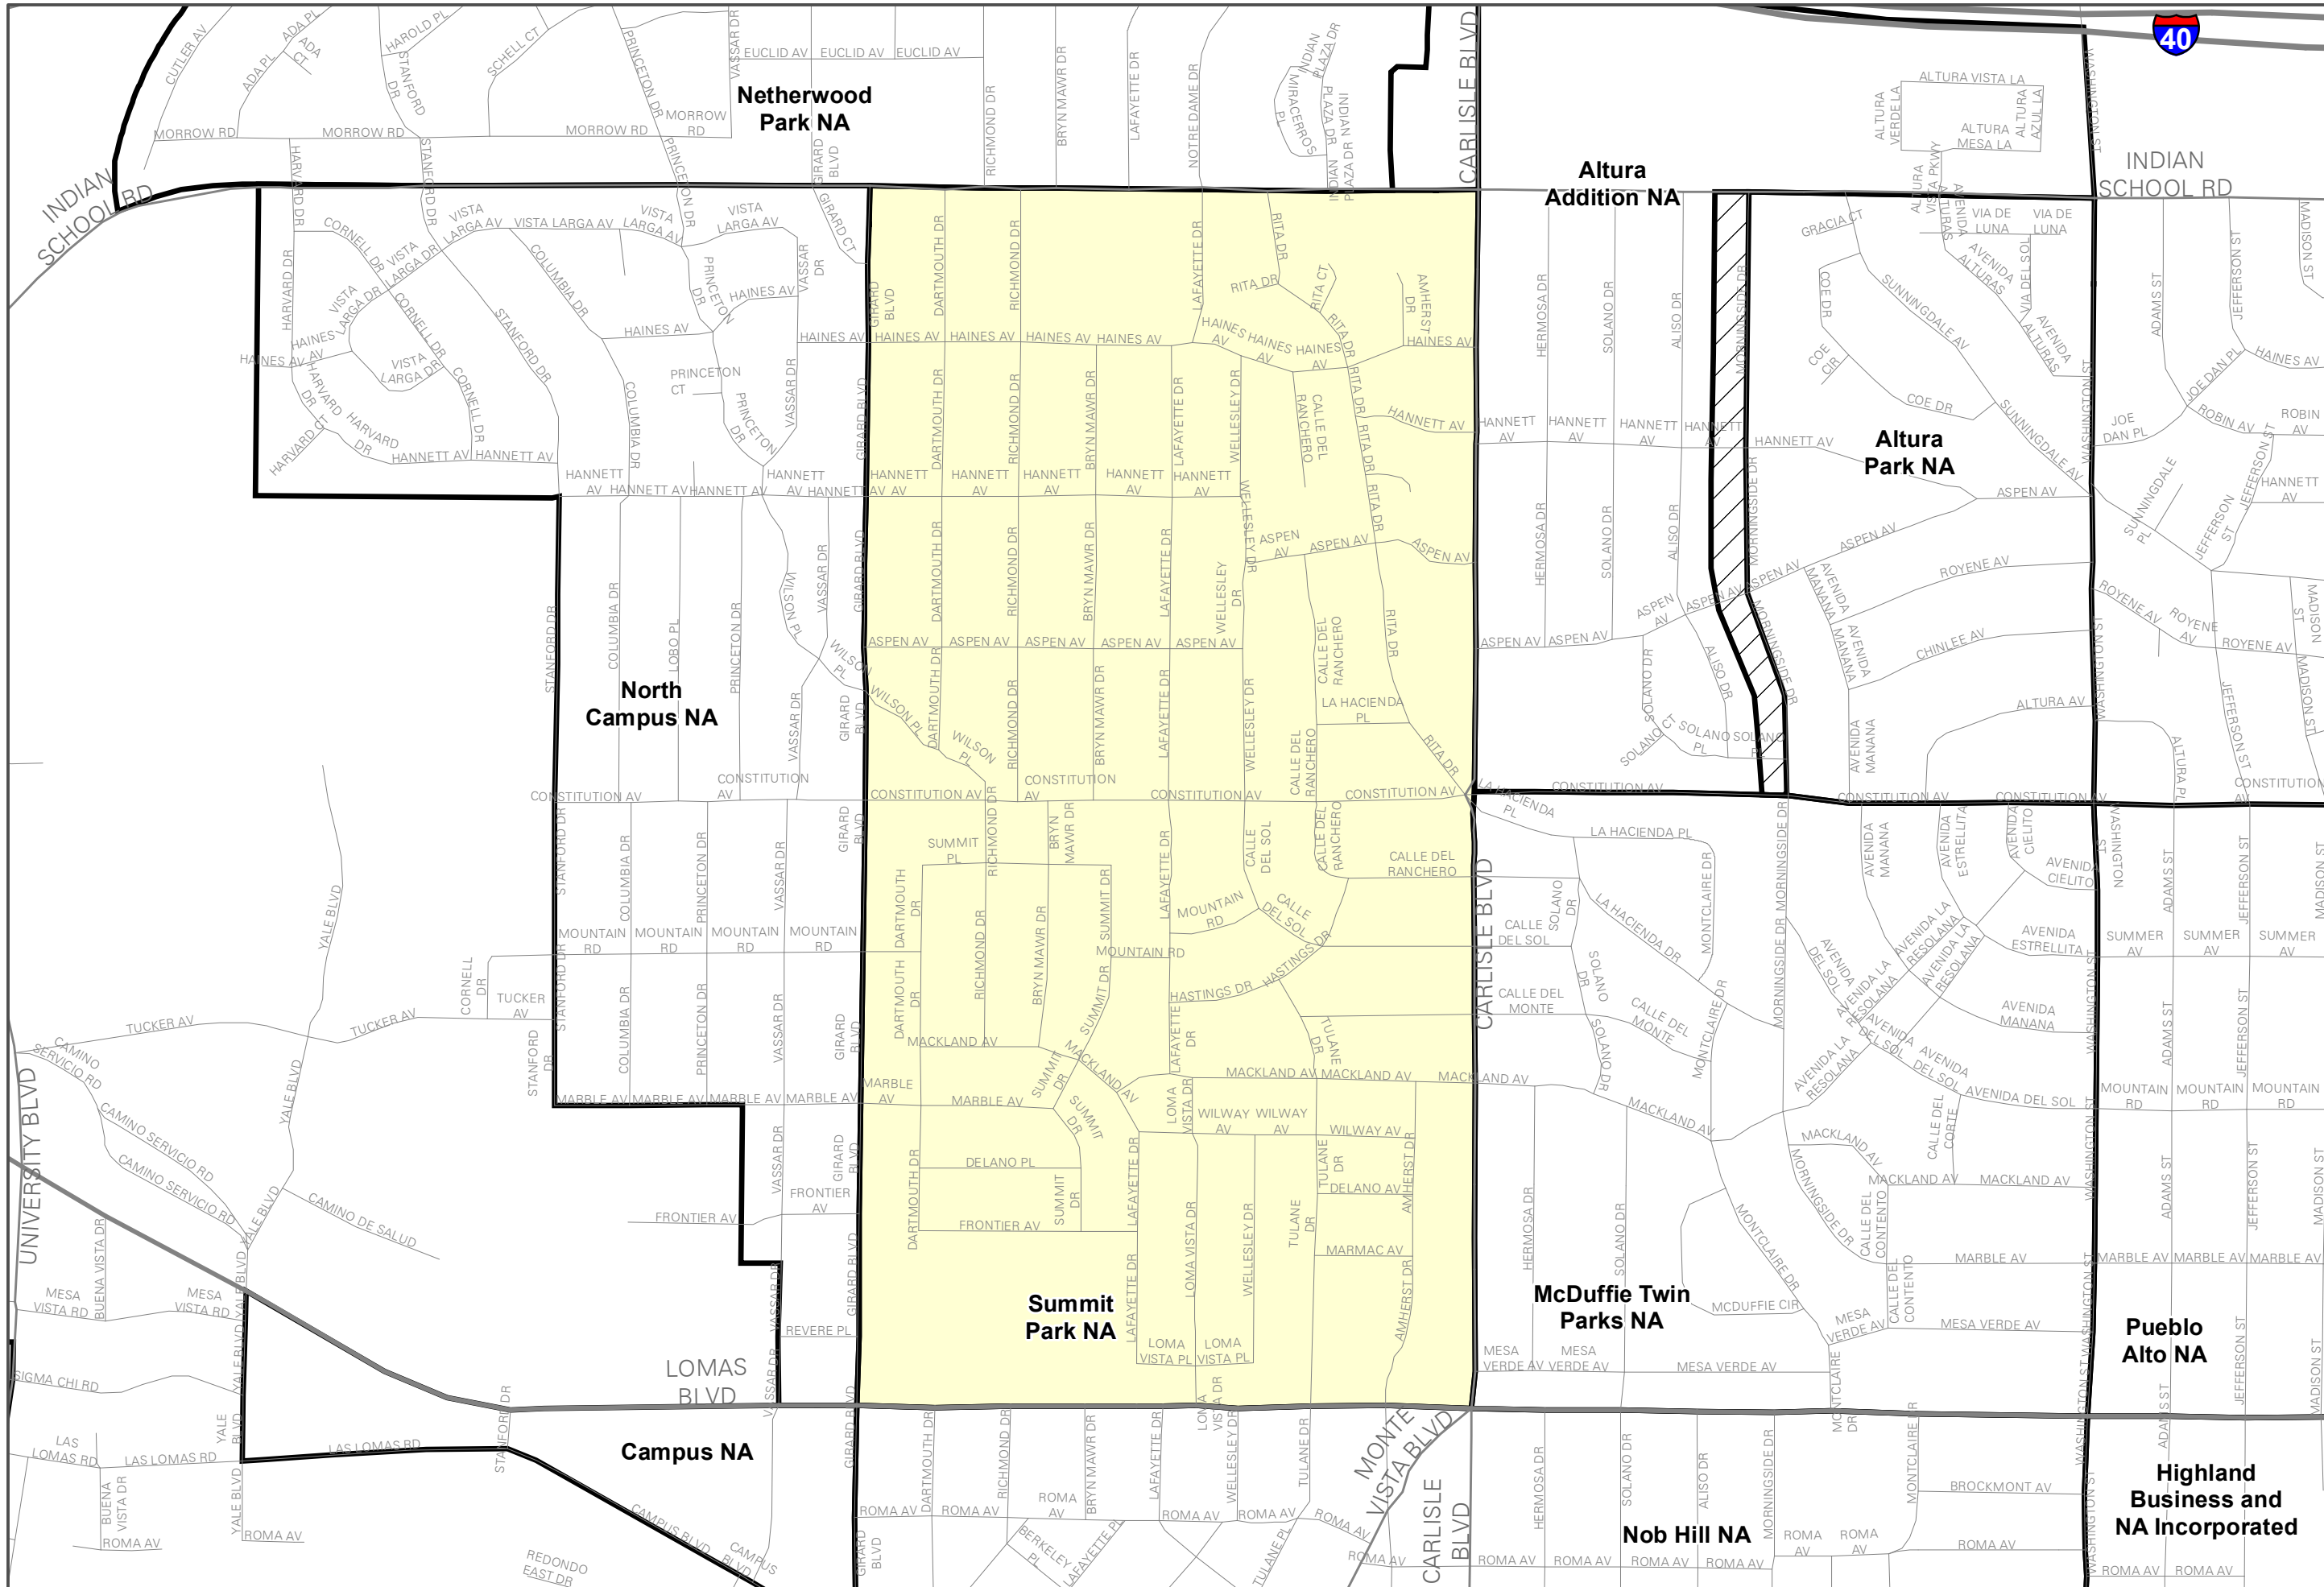

Summit Park NA

Albuquerque Neighborhood Associations

Legend

-  Municipal Limits
-  Overlapping Neighborhood Associations
-  Highlighted Neighborhood Association

Map amended through:
May 17, 2019

For information regarding Associations not shown on this map, please contact the Office of Neighborhood Coordination at 768-3334.