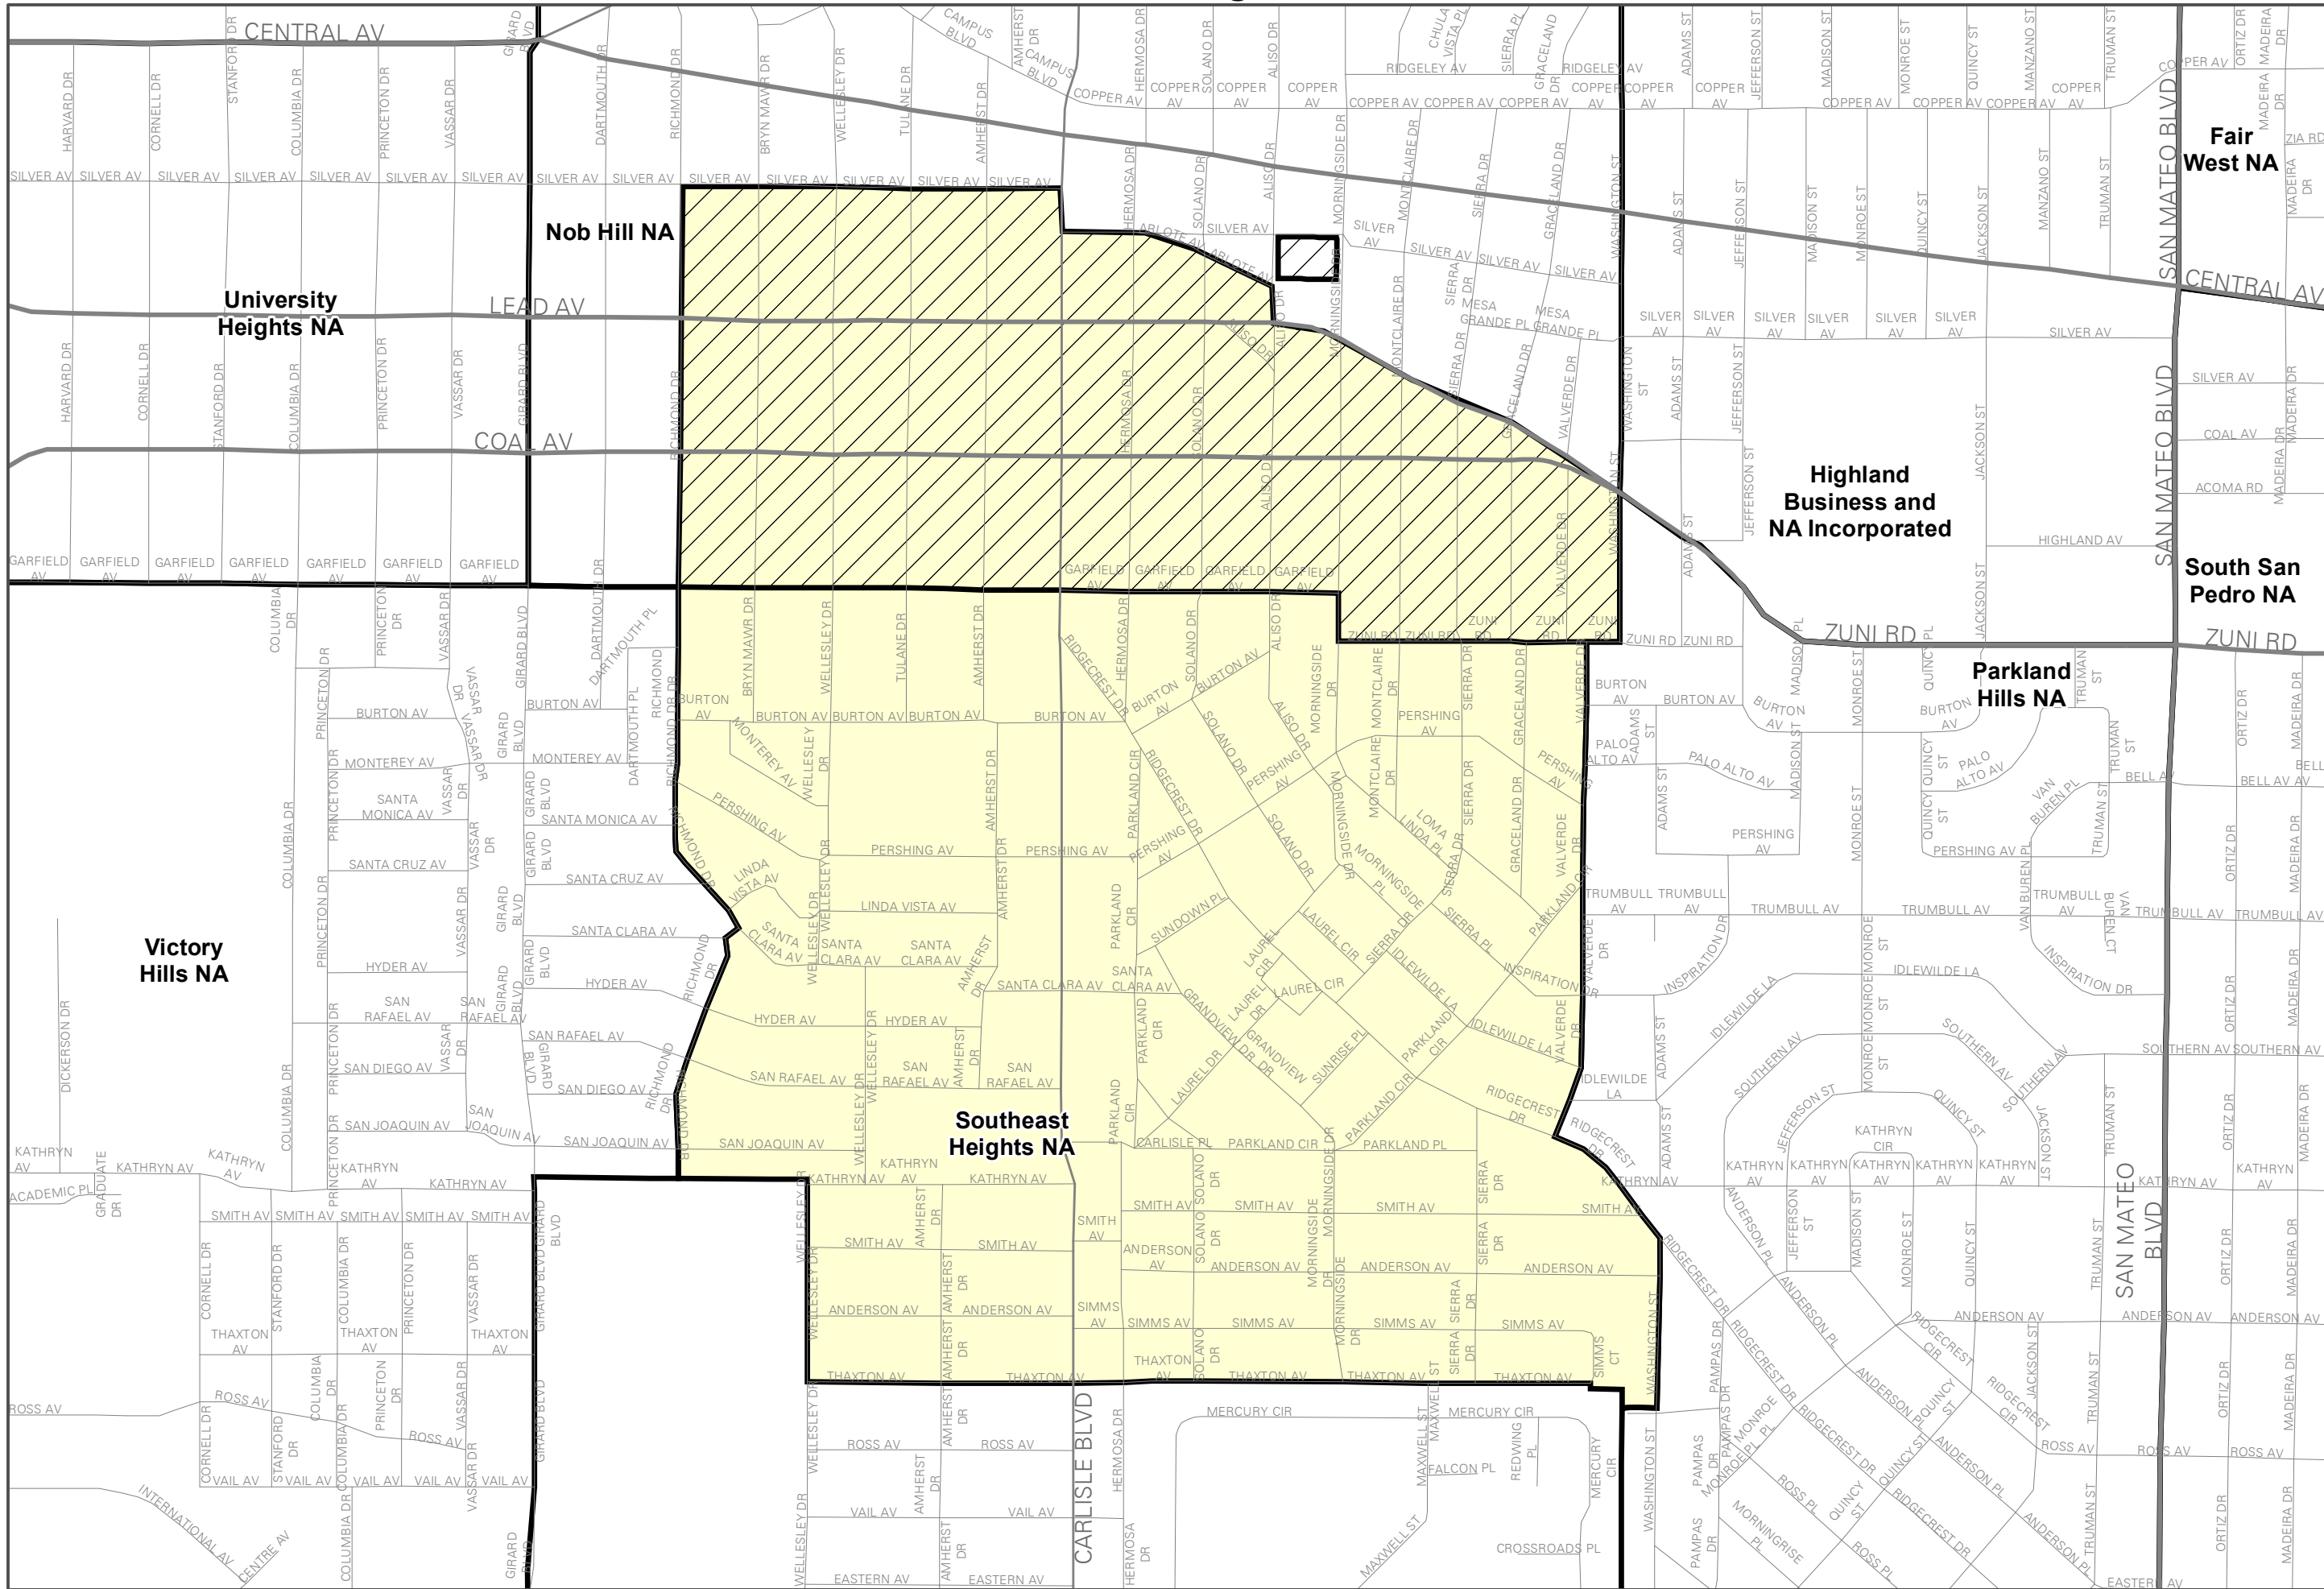

Southeast Heights NA

Albuquerque Neighborhood Associations

Legend

- Municipal Limits
- Overlapping Neighborhood Associations
- Highlighted Neighborhood Association

0 360 720 Feet

Map amended through:
May 17, 2019

For information regarding Associations not shown on this map, please contact the Office of Neighborhood Coordination at 768-3334.