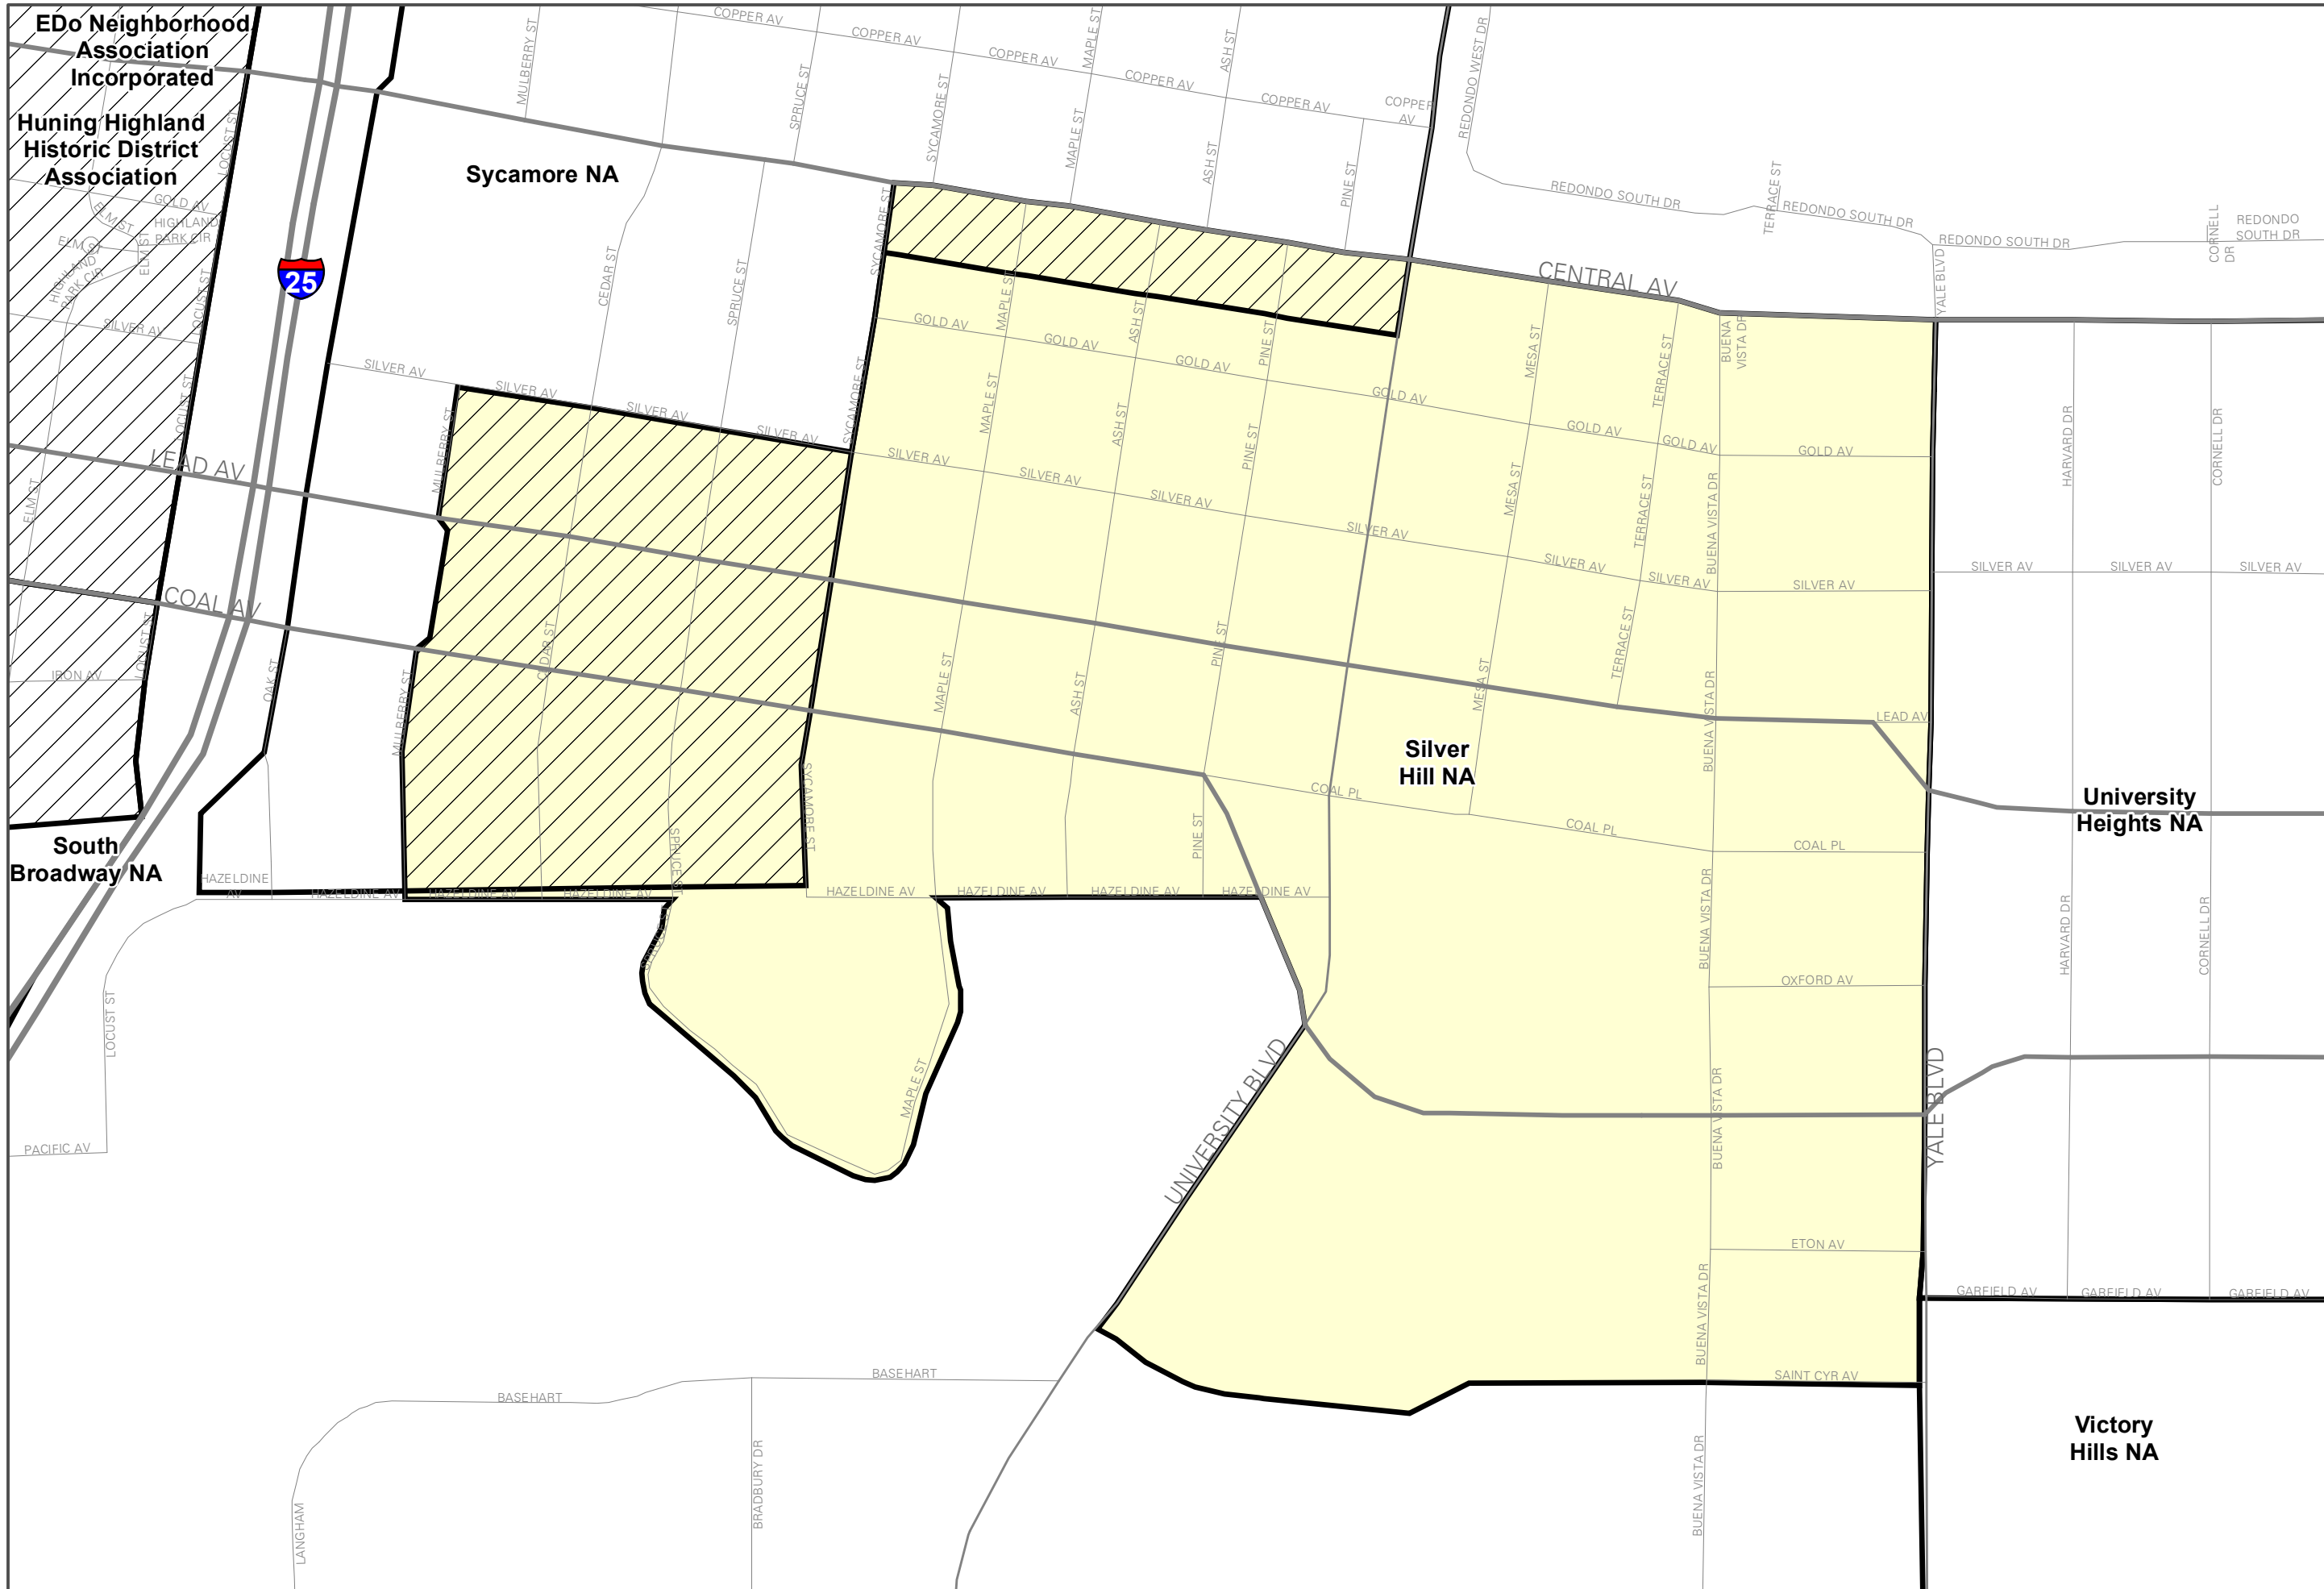

Silver Hill NA

Albuquerque Neighborhood Associations

EDo Neighborhood Association Incorporated
Huning Highland Historic District Association

Sycamore NA

Silver Hill NA

University Heights NA

South Broadway NA

Victory Hills NA

Legend

- Municipal Limits
- Overlapping Neighborhood Associations
- Highlighted Neighborhood Association

0 200 400 Feet

Map amended through:
May 17, 2019

For information regarding Associations not shown on this map, please contact the Office of Neighborhood Coordination at 768-3334.