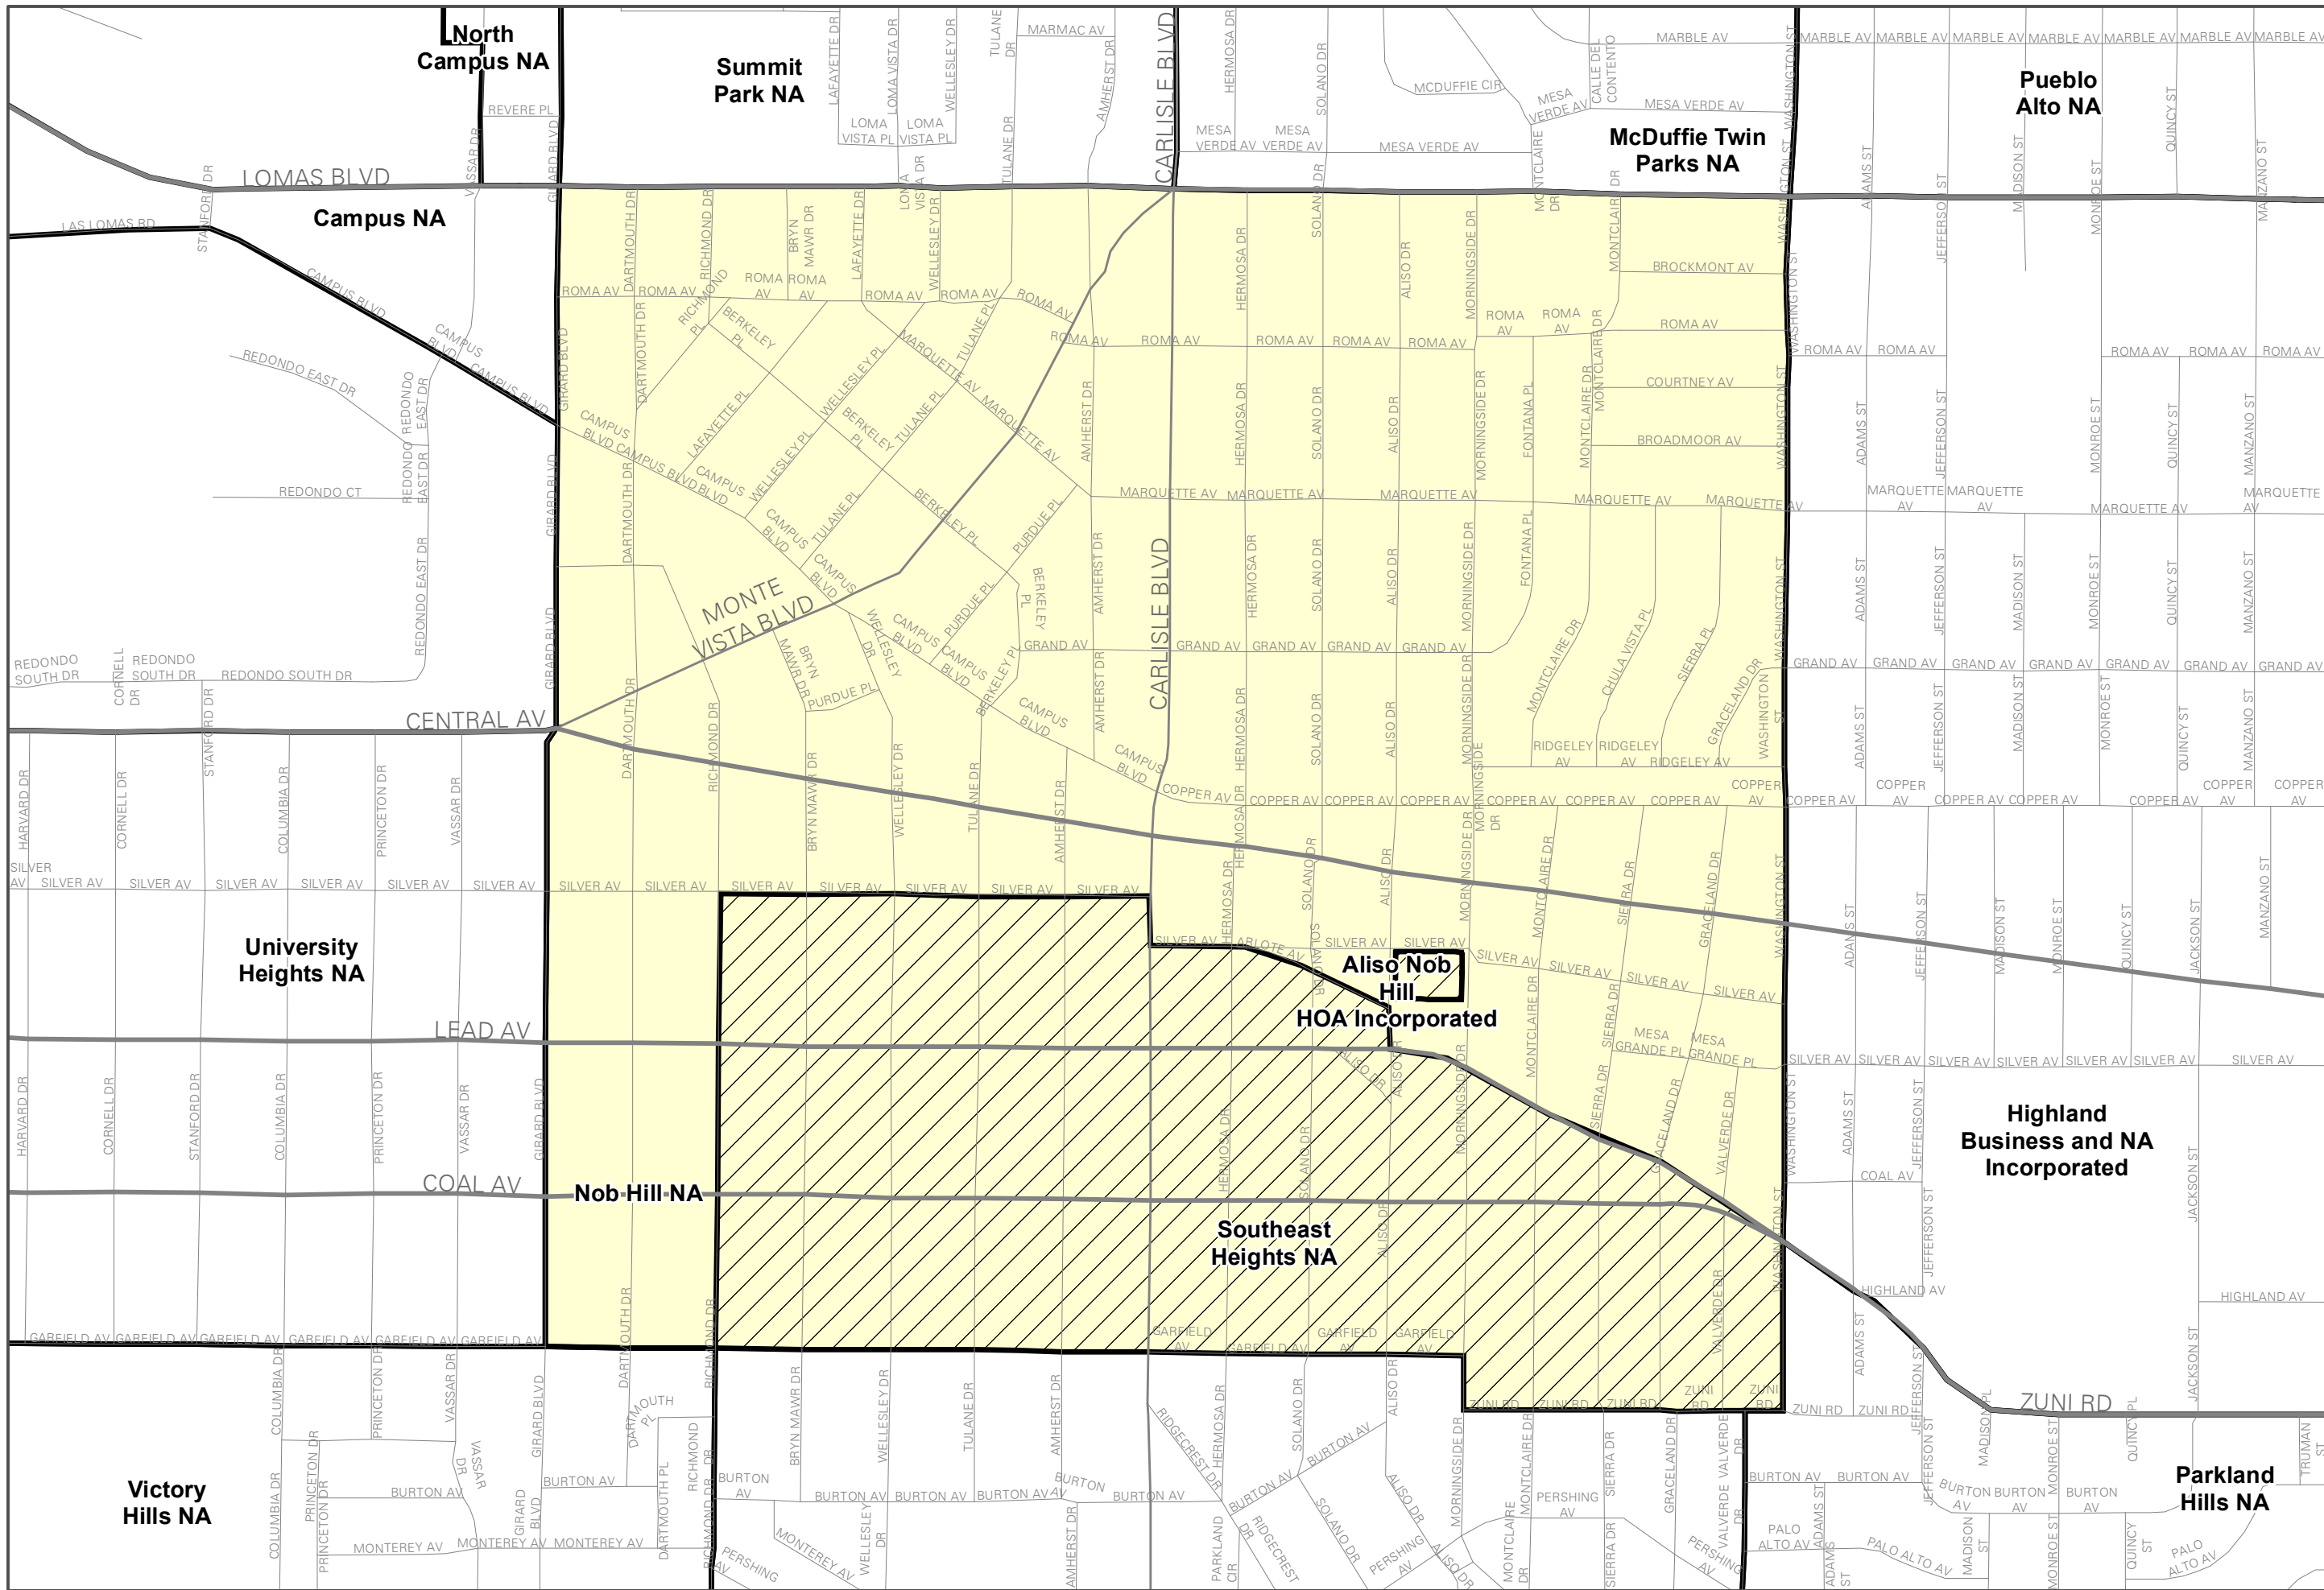

Nob Hill NA

Albuquerque Neighborhood Associations

Legend

-  Municipal Limits
-  Overlapping Neighborhood Associations
-  Highlighted Neighborhood Association

Map amended through:
May 17, 2019

For information regarding Associations not shown on this map, please contact the Office of Neighborhood Coordination at 768-3334.