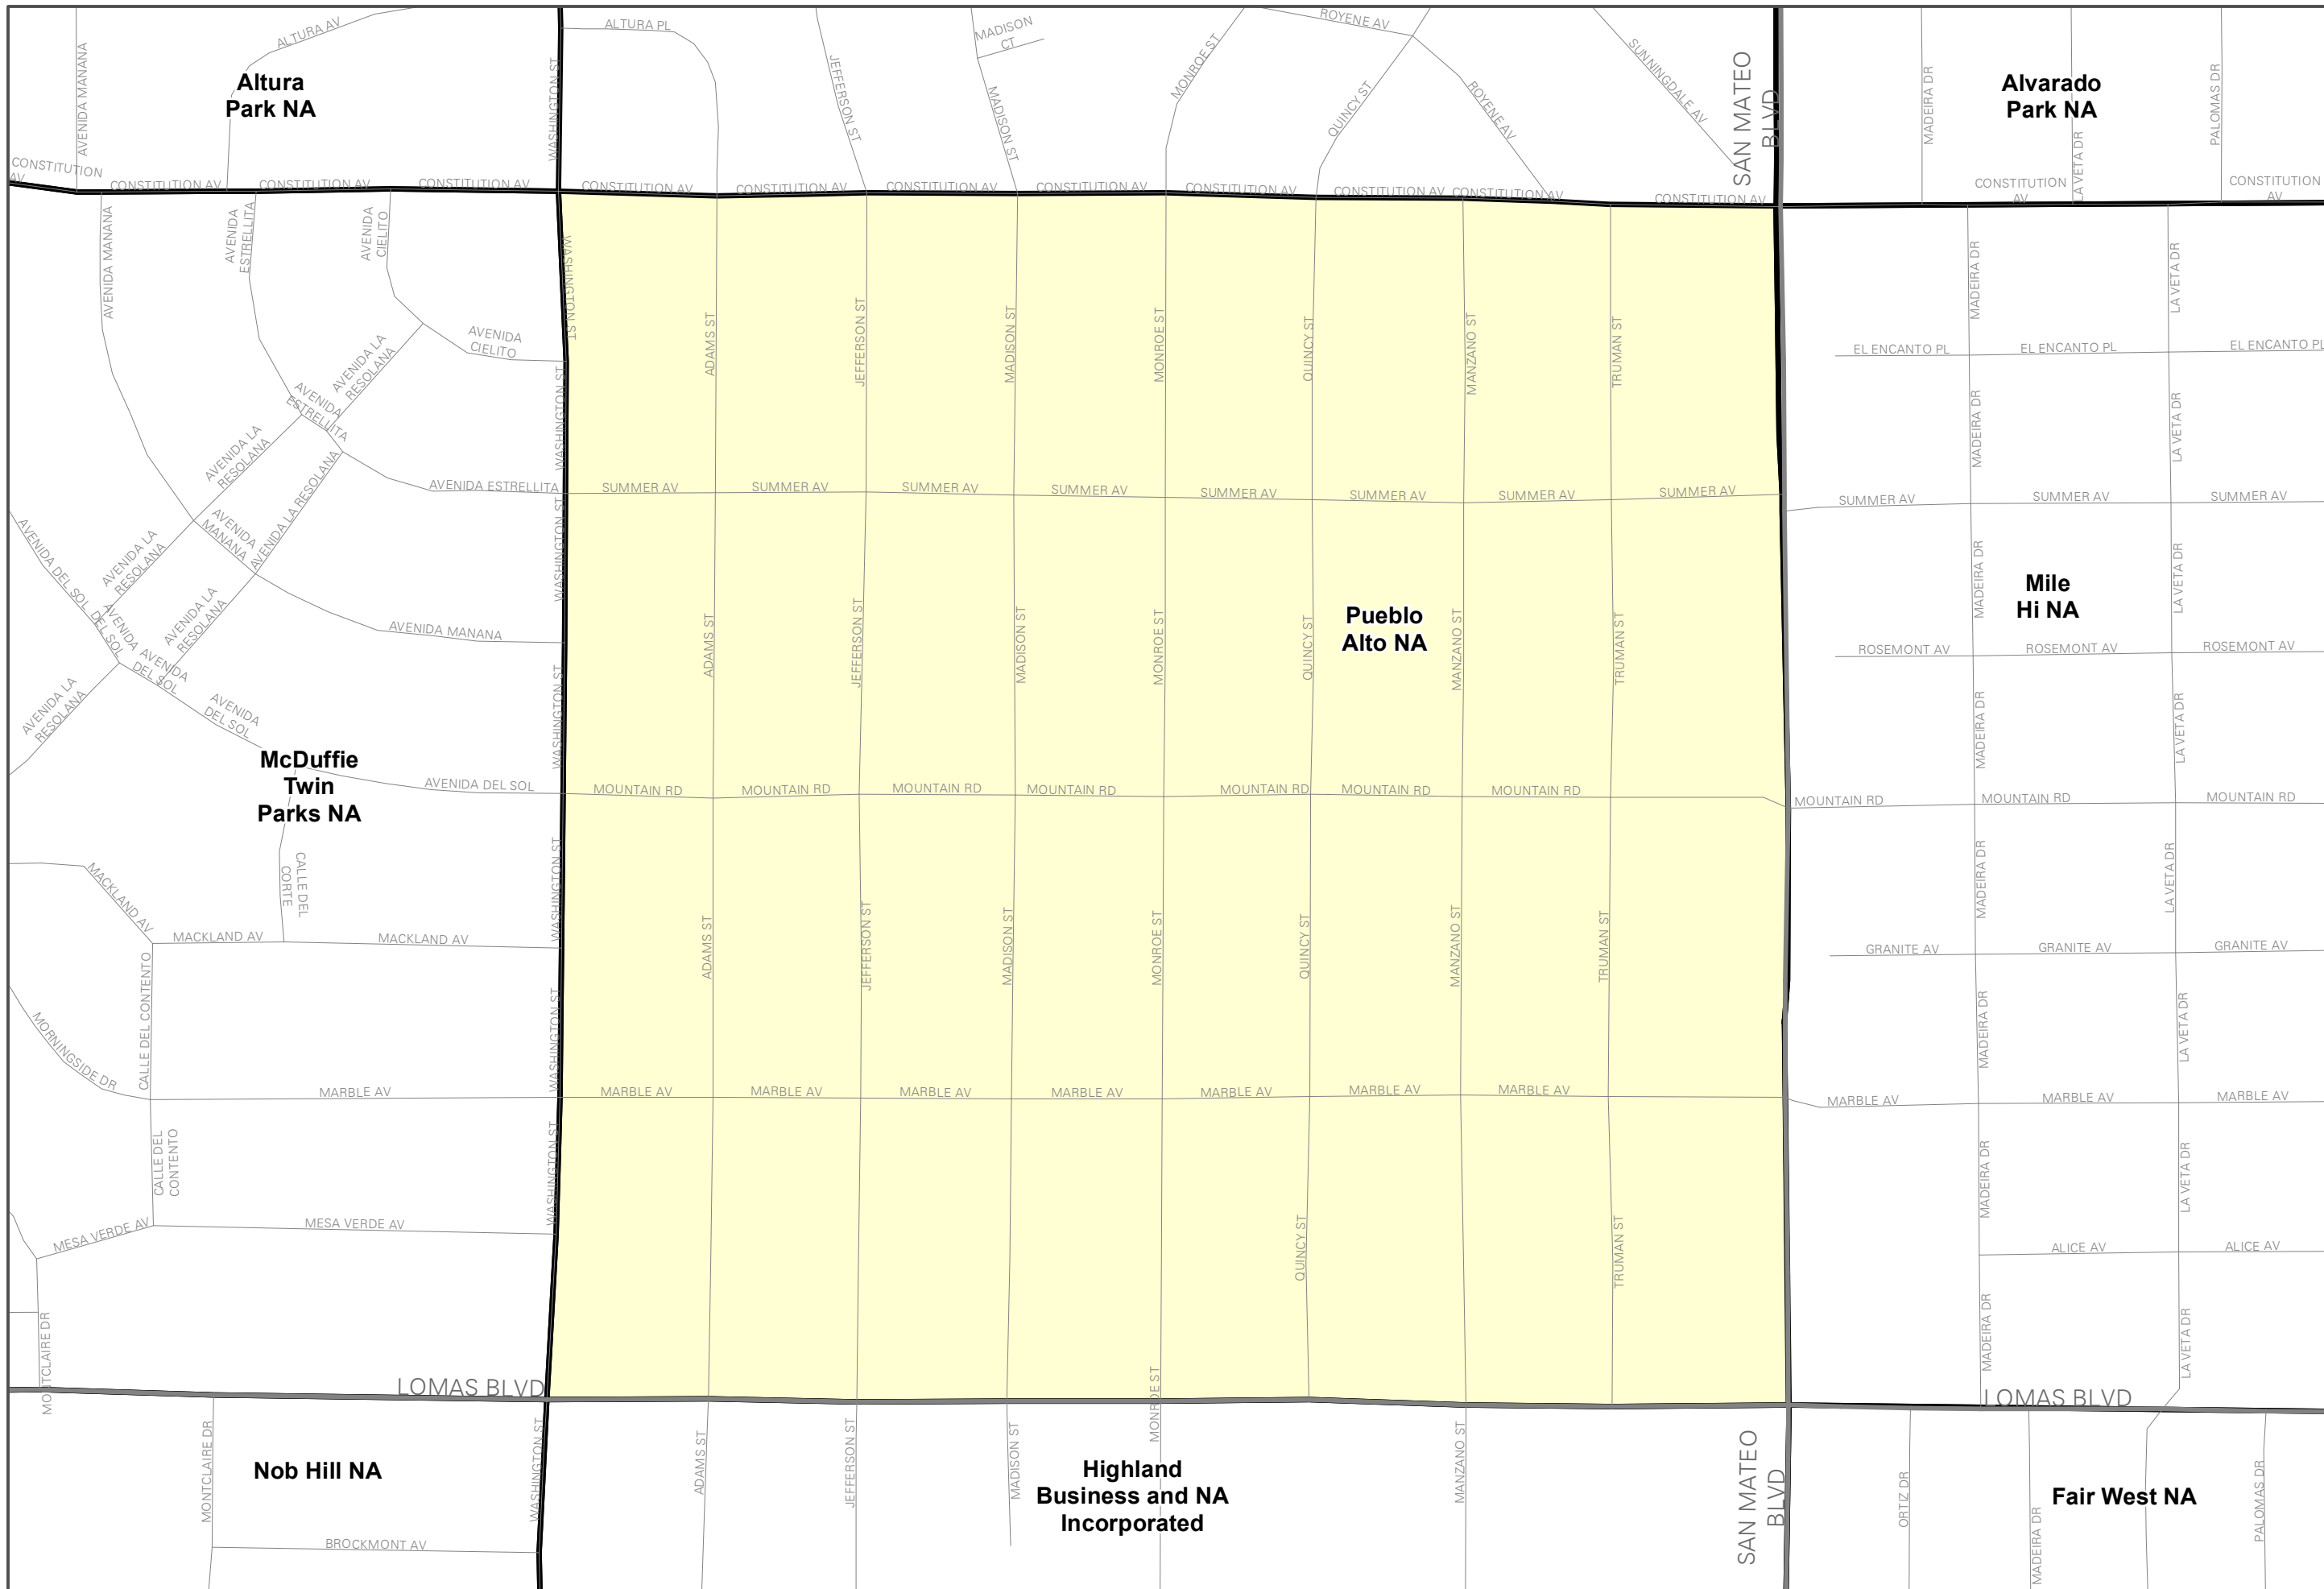

Pueblo Alto NA

Albuquerque Neighborhood Associations

Legend

- Municipal Limits
- Overlapping Neighborhood Associations
- Highlighted Neighborhood Association

0 160 320 Feet

Map amended through:
May 17, 2019