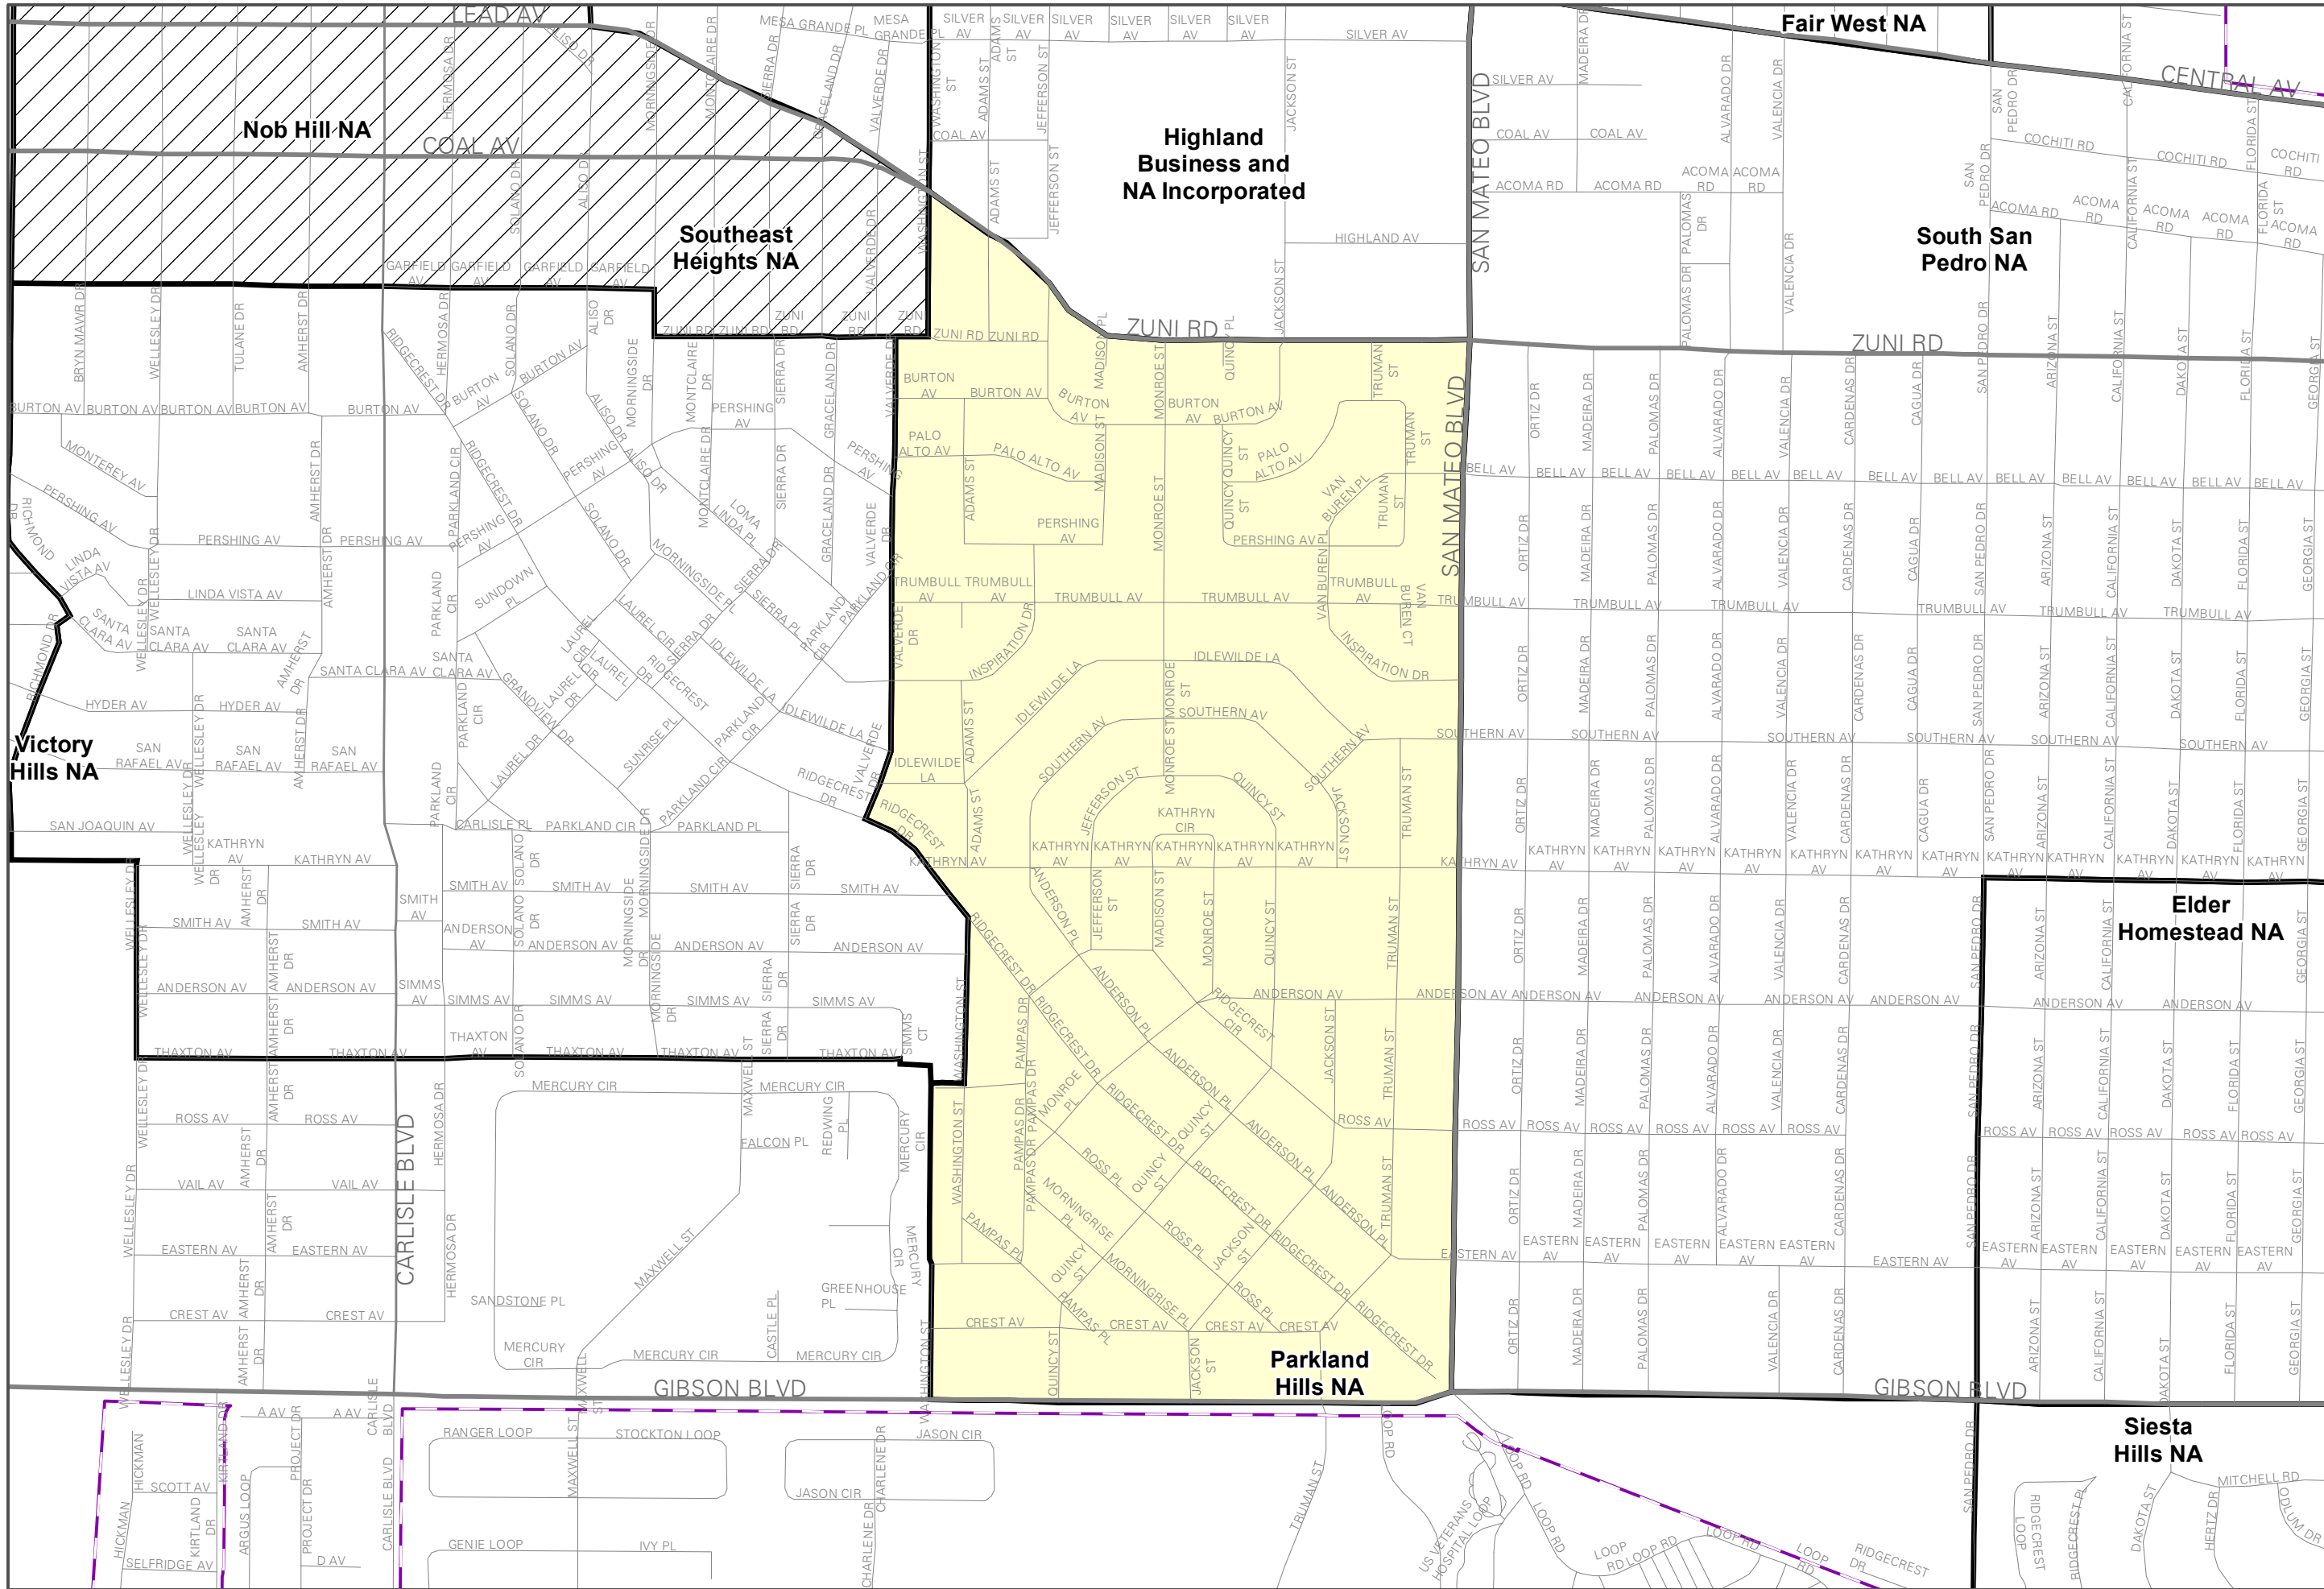

## Albuquerque Neighborhood Associations

### Legend

-  Municipal Limits
-  Overlapping Neighborhood Associations
-  Highlighted Neighborhood Association

Map amended through:  
May 17, 2019

For information regarding Associations not shown on this map, please contact the Office of Neighborhood Coordination at 768-3334.