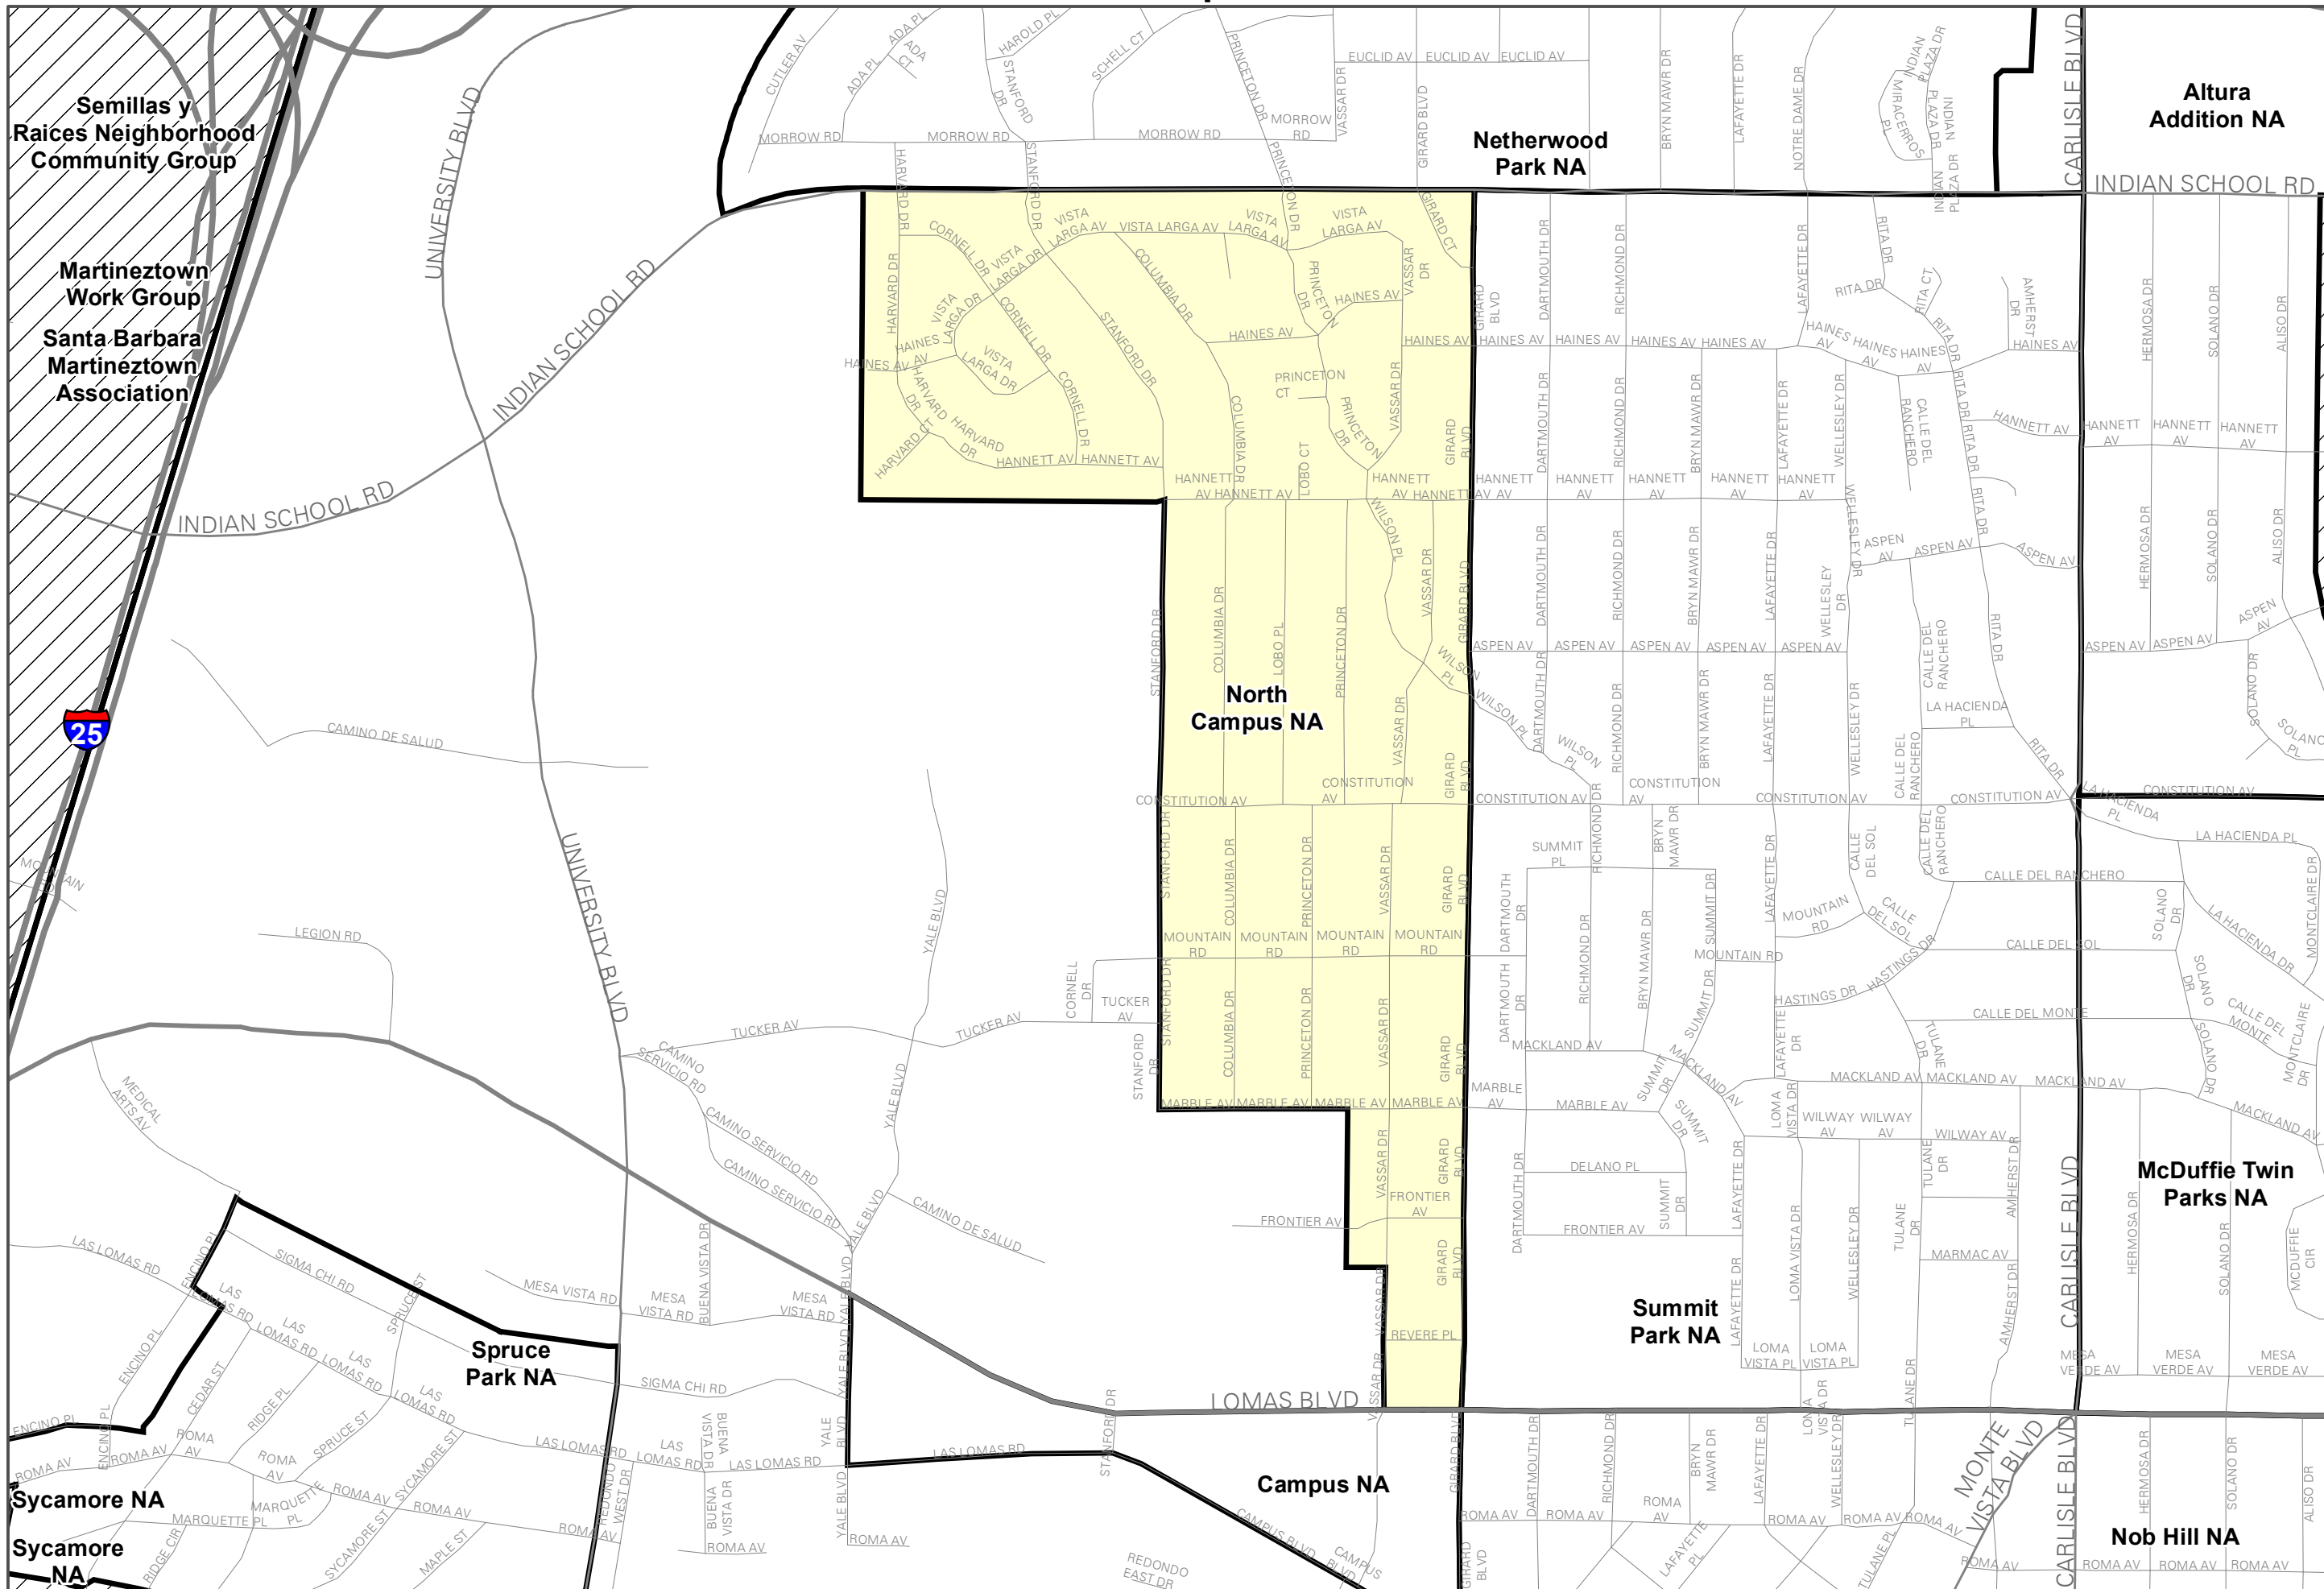

North Campus NA

Albuquerque Neighborhood Associations

Legend

-  Municipal Limits
-  Overlapping Neighborhood Associations
-  Highlighted Neighborhood Association

Map amended through:
May 17, 2019

For information regarding Associations not shown on this map, please contact the Office of Neighborhood Coordination at 768-3334.