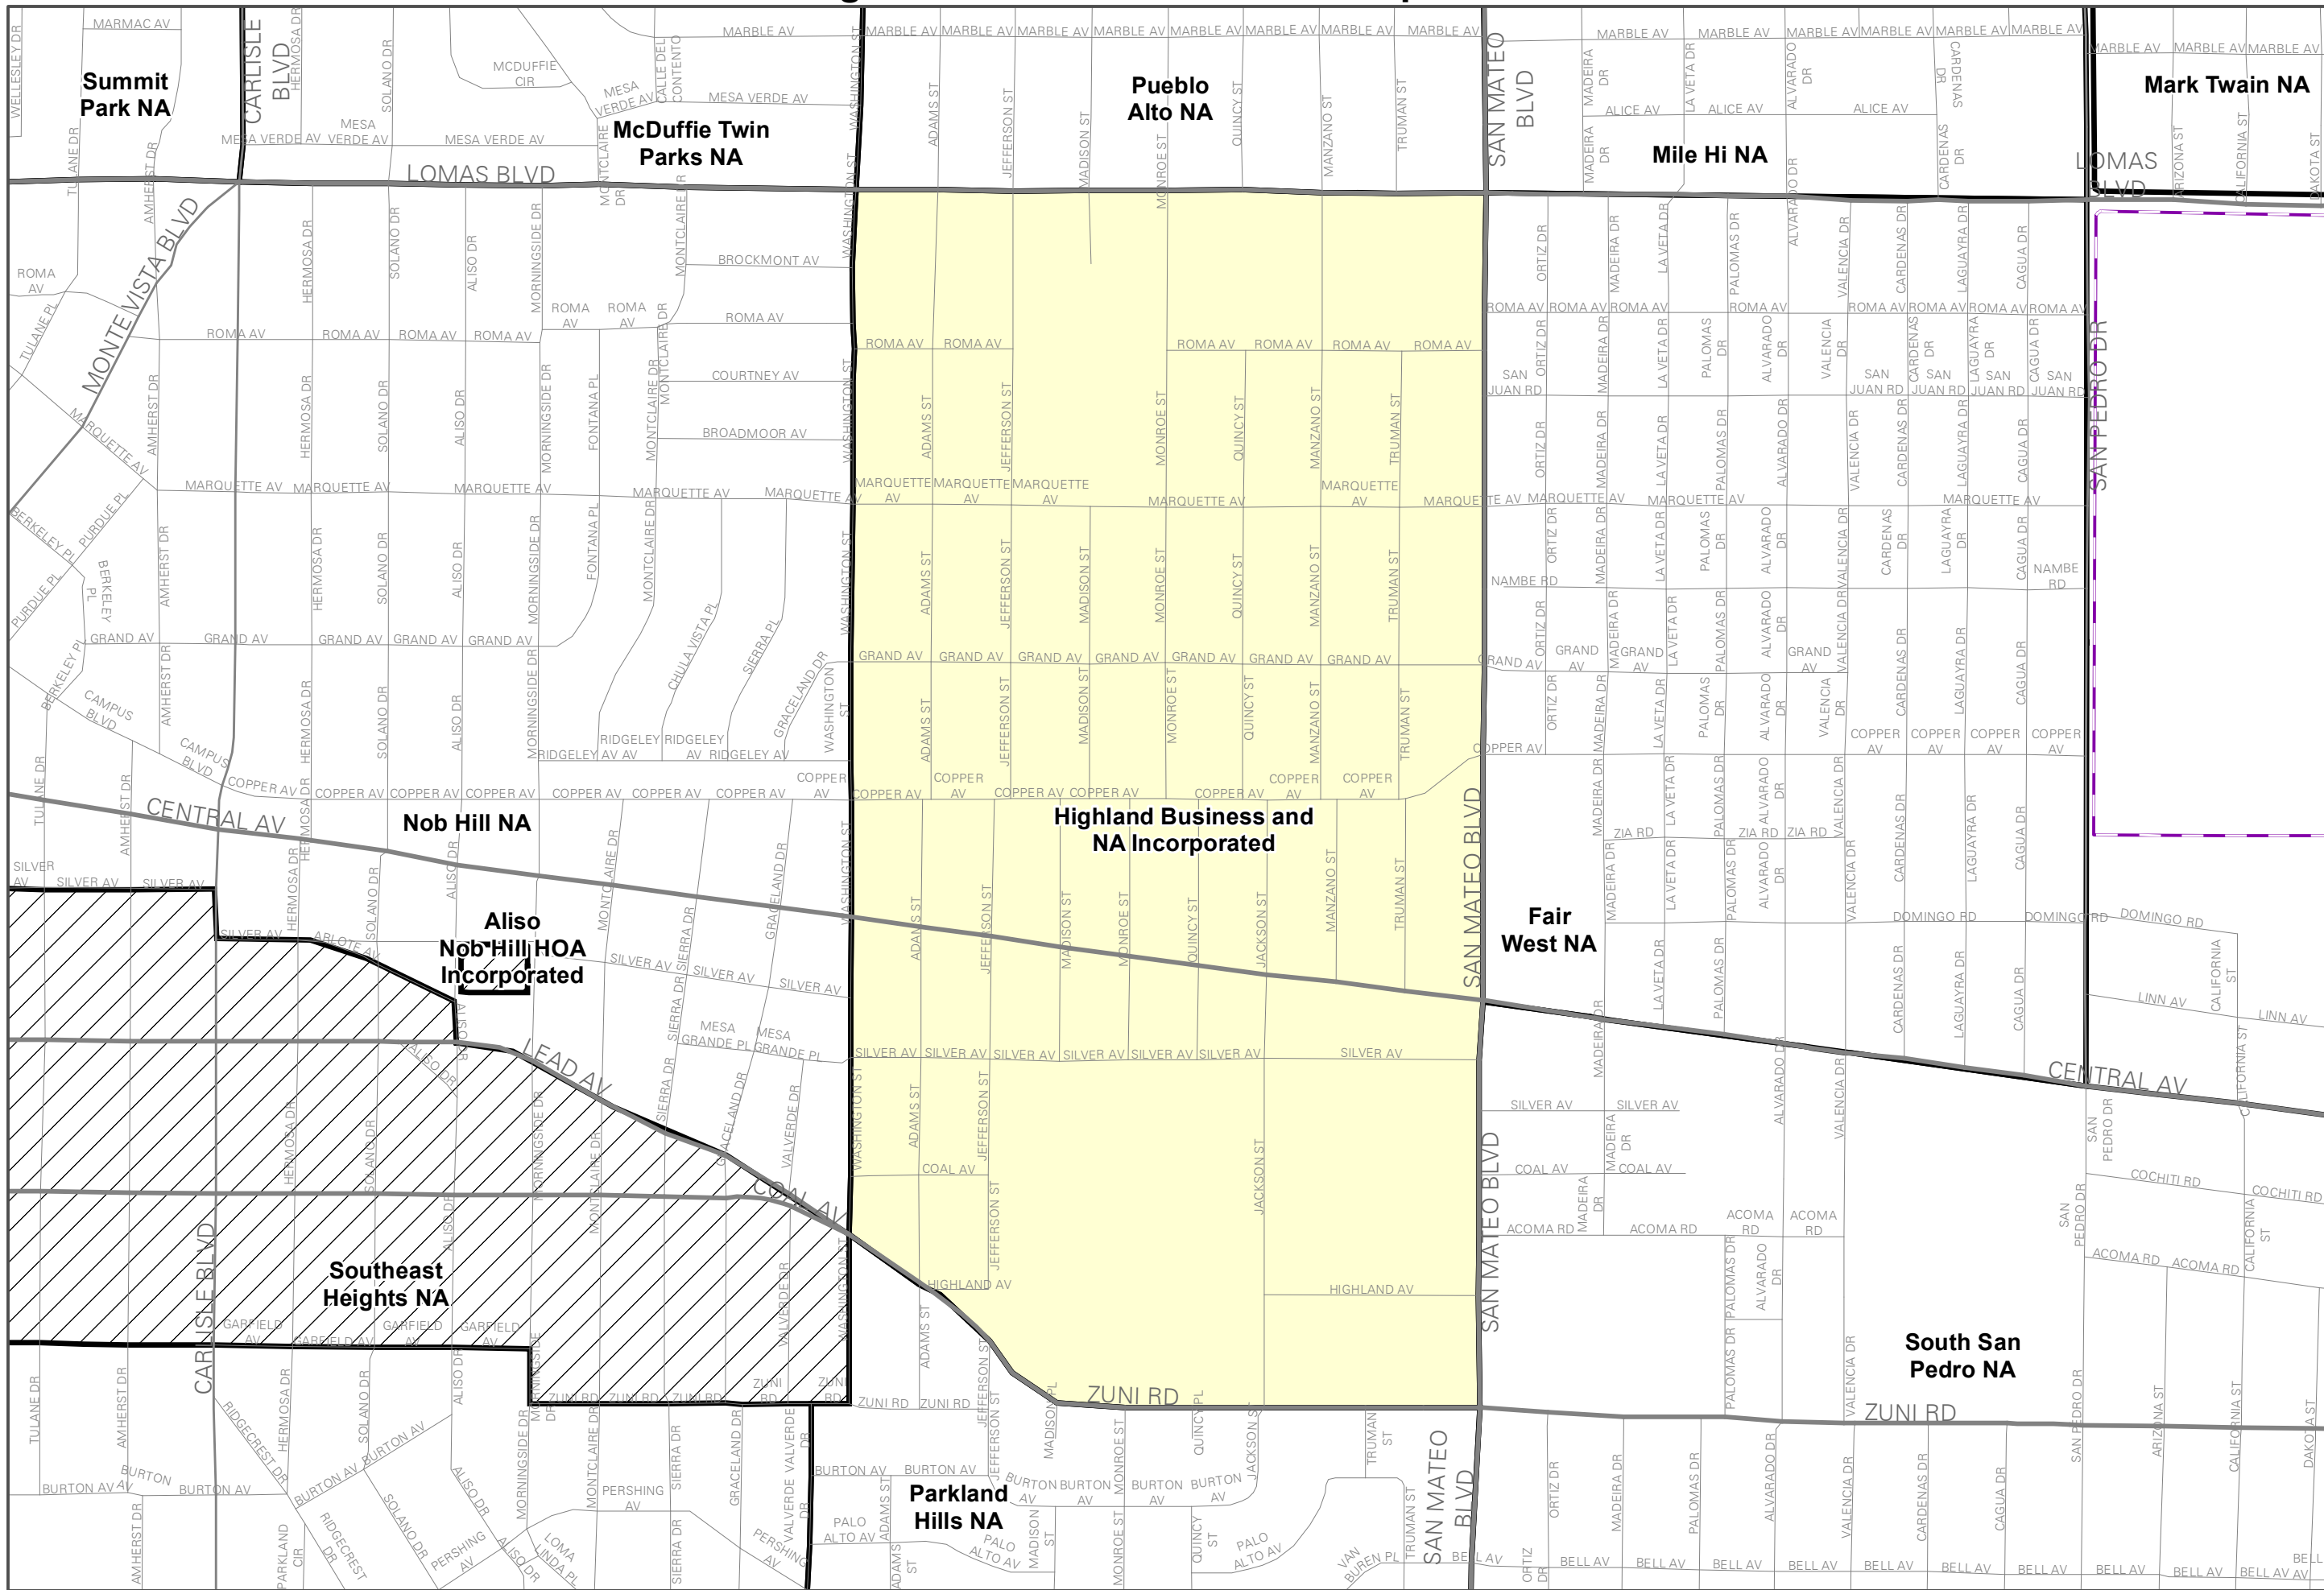

Highland Business and NA Incorporated

Albuquerque Neighborhood Associations

Legend

- Municipal Limits
- Overlapping Neighborhood Associations
- Highlighted Neighborhood Association

Map amended through:
May 17, 2019

For information regarding Associations not shown on this map, please contact the Office of Neighborhood Coordination at 768-3334.