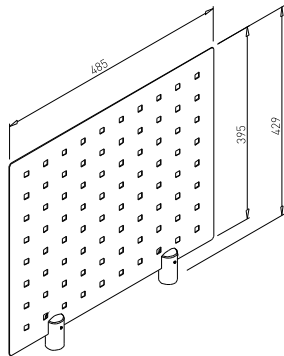

✘ ART. 30525
RAL 9006G

✘ OTHER COLOURS
made to order

ANGULAR CONNECTING PLATE

✕ ART. 30705
RAL 9006G

✕ OTHER COLOURS
made to order

BLIND

✕ ART. 30093
RAL 9006G

✕ OTHER COLOURS
made to order

BUNK-BED FENCE V

✘ ART. 30693
RAL 9006G

✘ OTHER COLOURS
made to order

BACK (PERFORATED)

BACK 800	L=700 mm	✘ ART. 30165 RAL 9006G	✘ OTHER COLOURS made to order
BACK 1000	L=900 mm	✘ ART. 30166 RAL 9006G	✘ OTHER COLOURS made to order
BACK 1200	L=1100 mm	✘ ART. 30167 RAL 9006G	✘ OTHER COLOURS made to order
BACK 1400	L=1300 mm	✘ ART. 30168 RAL 9006G	✘ OTHER COLOURS made to order
BACK 1600	L=1500 mm	✘ ART. 30169 RAL 9006G	✘ OTHER COLOURS made to order
BACK 1800	L=1700 mm	✘ ART. 30170 RAL 9006G	✘ OTHER COLOURS made to order
BACK 2000	L=1900 mm	✘ ART. 30171 RAL 9006G	✘ OTHER COLOURS made to order