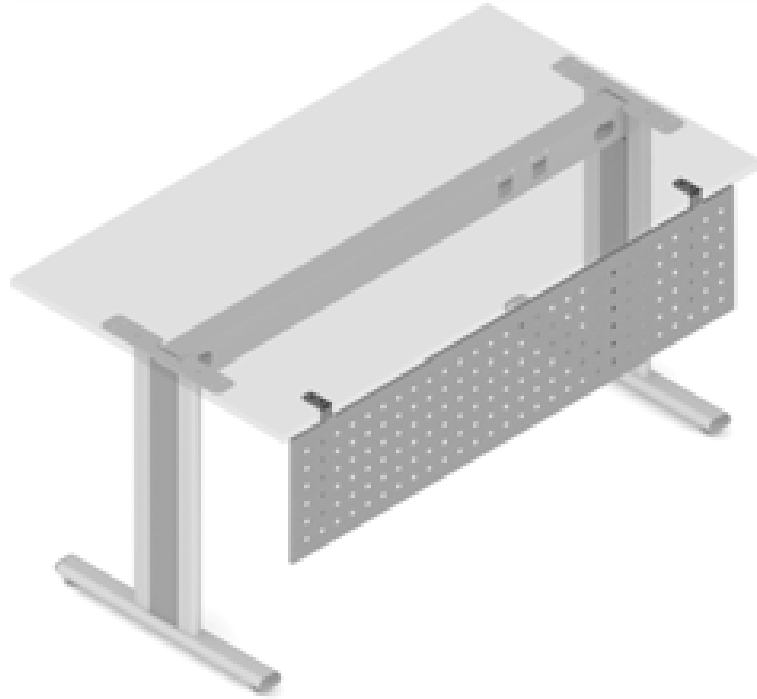

BUNK-BED FENCE V

✘ ART. 30693
RAL 9006G

✘ OTHER COLOURS
made to order

BACK (PERFORATED)

BACK 800	L=700 mm	✘ ART. 30165 RAL 9006G	✘ OTHER COLOURS made to order
BACK 1000	L=900 mm	✘ ART. 30166 RAL 9006G	✘ OTHER COLOURS made to order
BACK 1200	L=1100 mm	✘ ART. 30167 RAL 9006G	✘ OTHER COLOURS made to order
BACK 1400	L=1300 mm	✘ ART. 30168 RAL 9006G	✘ OTHER COLOURS made to order
BACK 1600	L=1500 mm	✘ ART. 30169 RAL 9006G	✘ OTHER COLOURS made to order
BACK 1800	L=1700 mm	✘ ART. 30170 RAL 9006G	✘ OTHER COLOURS made to order
BACK 2000	L=1900 mm	✘ ART. 30171 RAL 9006G	✘ OTHER COLOURS made to order