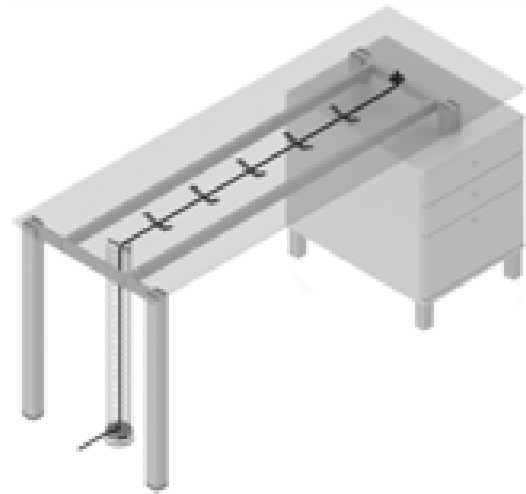

CABLE HOLDER

✘ ART. 20048
PLASTIC

DOUBLE CABLE HOLDER

✘ ART. 20640
PLASTIC

CABLE TUBE $\varnothing 72$

✘ ART. 30077
RAL 9006G

✘ OTHER COLOURS
made to order

CABLE SHELF

✘ ART. 30525
RAL 9006G

✘ OTHER COLOURS
made to order

ANGULAR CONNECTING PLATE

✕ ART. 30705
RAL 9006G

✕ OTHER COLOURS
made to order

BLIND

✕ ART. 30093
RAL 9006G

✕ OTHER COLOURS
made to order

COMPUTER TROLLEY

✕ ART. 30641
RAL 9006G

✕ OTHER COLOURS
made to order

FURNITURE WHEEL WITH PLATE 42 x 42

✘ ART. 20677
PLASTIC

BUNK-BED LADDER V

✘ ART. 30692
RAL 9006G

✘ OTHER COLOURS
made to order

BUNK-BED FENCE V

✘ ART. 30693
RAL 9006G

✘ OTHER COLOURS
made to order

BACK (PERFORATED)

BACK 800	L=700 mm	✘ ART. 30165 RAL 9006G	✘ OTHER COLOURS made to order
BACK 1000	L=900 mm	✘ ART. 30166 RAL 9006G	✘ OTHER COLOURS made to order
BACK 1200	L=1100 mm	✘ ART. 30167 RAL 9006G	✘ OTHER COLOURS made to order
BACK 1400	L=1300 mm	✘ ART. 30168 RAL 9006G	✘ OTHER COLOURS made to order
BACK 1600	L=1500 mm	✘ ART. 30169 RAL 9006G	✘ OTHER COLOURS made to order
BACK 1800	L=1700 mm	✘ ART. 30170 RAL 9006G	✘ OTHER COLOURS made to order
BACK 2000	L=1900 mm	✘ ART. 30171 RAL 9006G	✘ OTHER COLOURS made to order