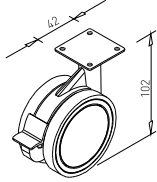

COMPUTER TROLLEY

✕ ART. 30641
RAL 9006G

✕ OTHER COLOURS
made to order

FURNITURE WHEEL WITH PLATE 42 x 42

✘ ART. 20677
PLASTIC

BUNK-BED LADDER V

✘ ART. 30692
RAL 9006G

✘ OTHER COLOURS
made to order

BUNK-BED FENCE V

✘ ART. 30693
RAL 9006G

✘ OTHER COLOURS
made to order

BACK (PERFORATED)

BACK 800	L=700 mm	✘ ART. 30165 RAL 9006G	✘ OTHER COLOURS made to order
BACK 1000	L=900 mm	✘ ART. 30166 RAL 9006G	✘ OTHER COLOURS made to order
BACK 1200	L=1100 mm	✘ ART. 30167 RAL 9006G	✘ OTHER COLOURS made to order
BACK 1400	L=1300 mm	✘ ART. 30168 RAL 9006G	✘ OTHER COLOURS made to order
BACK 1600	L=1500 mm	✘ ART. 30169 RAL 9006G	✘ OTHER COLOURS made to order
BACK 1800	L=1700 mm	✘ ART. 30170 RAL 9006G	✘ OTHER COLOURS made to order
BACK 2000	L=1900 mm	✘ ART. 30171 RAL 9006G	✘ OTHER COLOURS made to order