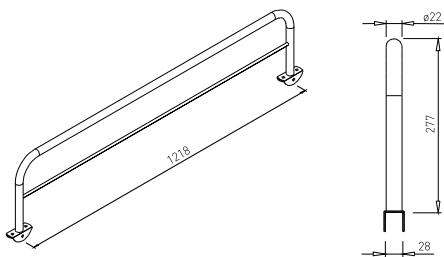

COMPUTER TROLLEY

✕ ART. 30641
RAL 9006G

✕ OTHER COLOURS
made to order

FURNITURE WHEEL WITH PLATE 42 x 42

✘ ART. 20677
PLASTIC

BUNK-BED LADDER V

✘ ART. 30692
RAL 9006G

✘ OTHER COLOURS
made to order

BUNK-BED FENCE V

✘ ART. 30693
RAL 9006G

✘ OTHER COLOURS
made to order

BACK (PERFORATED)

BACK 800	L=700 mm	✘ ART. 30165 RAL 9006G	✘ OTHER COLOURS made to order
BACK 1000	L=900 mm	✘ ART. 30166 RAL 9006G	✘ OTHER COLOURS made to order
BACK 1200	L=1100 mm	✘ ART. 30167 RAL 9006G	✘ OTHER COLOURS made to order
BACK 1400	L=1300 mm	✘ ART. 30168 RAL 9006G	✘ OTHER COLOURS made to order
BACK 1600	L=1500 mm	✘ ART. 30169 RAL 9006G	✘ OTHER COLOURS made to order
BACK 1800	L=1700 mm	✘ ART. 30170 RAL 9006G	✘ OTHER COLOURS made to order
BACK 2000	L=1900 mm	✘ ART. 30171 RAL 9006G	✘ OTHER COLOURS made to order