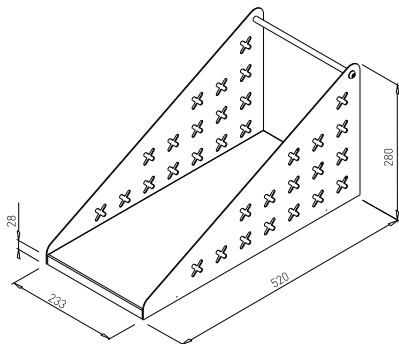

COMPUTER TROLLEY

✕ ART. 30641
RAL 9006G

✕ OTHER COLOURS
made to order