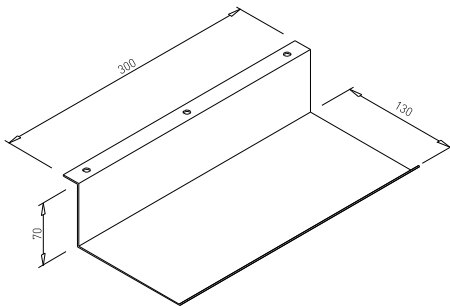

CABLE SHELF

✘ ART. 30525
RAL 9006G

✘ OTHER COLOURS
made to order