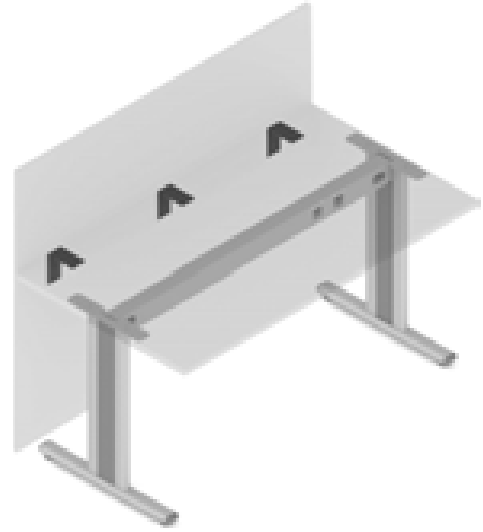

CABLE HOLDER

✘ ART. 20048
PLASTIC

DOUBLE CABLE HOLDER

✘ ART. 20640
PLASTIC

CABLE TUBE $\varnothing 72$

✘ ART. 30077
RAL 9006G

✘ OTHER COLOURS
made to order

CABLE SHELF

✘ ART. 30525
RAL 9006G

✘ OTHER COLOURS
made to order

ANGULAR CONNECTING PLATE

✕ ART. 30705
RAL 9006G

✕ OTHER COLOURS
made to order

BLIND

✕ ART. 30093
RAL 9006G

✕ OTHER COLOURS
made to order

COMPUTER TROLLEY

✕ ART. 30641
RAL 9006G

✕ OTHER COLOURS
made to order

FURNITURE WHEEL WITH PLATE 42 x 42

✘ ART. 20677
PLASTIC

BUNK-BED LADDER V

✘ ART. 30692
RAL 9006G

✘ OTHER COLOURS
made to order

BUNK-BED FENCE V

✘ ART. 30693
RAL 9006G

✘ OTHER COLOURS
made to order

BACK (PERFORATED)

BACK 800	L=700 mm	✘ ART. 30165 RAL 9006G	✘ OTHER COLOURS made to order
BACK 1000	L=900 mm	✘ ART. 30166 RAL 9006G	✘ OTHER COLOURS made to order
BACK 1200	L=1100 mm	✘ ART. 30167 RAL 9006G	✘ OTHER COLOURS made to order
BACK 1400	L=1300 mm	✘ ART. 30168 RAL 9006G	✘ OTHER COLOURS made to order
BACK 1600	L=1500 mm	✘ ART. 30169 RAL 9006G	✘ OTHER COLOURS made to order
BACK 1800	L=1700 mm	✘ ART. 30170 RAL 9006G	✘ OTHER COLOURS made to order
BACK 2000	L=1900 mm	✘ ART. 30171 RAL 9006G	✘ OTHER COLOURS made to order