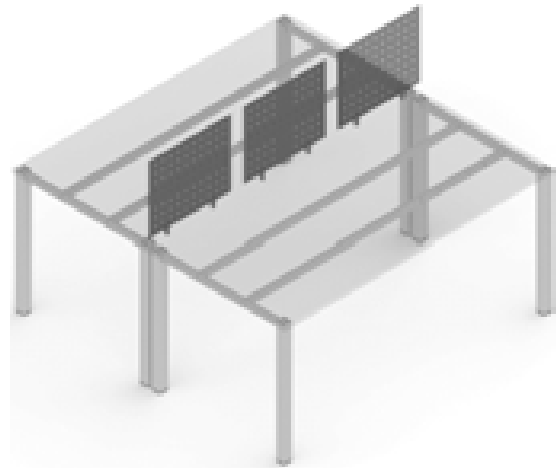

✘ ART. 30525
RAL 9006G

✘ OTHER COLOURS
made to order

ANGULAR CONNECTING PLATE

✕ ART. 30705
RAL 9006G

✕ OTHER COLOURS
made to order

BLIND

✕ ART. 30093
RAL 9006G

✕ OTHER COLOURS
made to order

COMPUTER TROLLEY

✕ ART. 30641
RAL 9006G

✕ OTHER COLOURS
made to order

FURNITURE WHEEL WITH PLATE 42 x 42

✘ ART. 20677
PLASTIC

BUNK-BED LADDER V

✘ ART. 30692
RAL 9006G

✘ OTHER COLOURS
made to order

BUNK-BED FENCE V

✘ ART. 30693
RAL 9006G

✘ OTHER COLOURS
made to order

BACK (PERFORATED)

BACK 800	L=700 mm	✘ ART. 30165 RAL 9006G	✘ OTHER COLOURS made to order
BACK 1000	L=900 mm	✘ ART. 30166 RAL 9006G	✘ OTHER COLOURS made to order
BACK 1200	L=1100 mm	✘ ART. 30167 RAL 9006G	✘ OTHER COLOURS made to order
BACK 1400	L=1300 mm	✘ ART. 30168 RAL 9006G	✘ OTHER COLOURS made to order
BACK 1600	L=1500 mm	✘ ART. 30169 RAL 9006G	✘ OTHER COLOURS made to order
BACK 1800	L=1700 mm	✘ ART. 30170 RAL 9006G	✘ OTHER COLOURS made to order
BACK 2000	L=1900 mm	✘ ART. 30171 RAL 9006G	✘ OTHER COLOURS made to order