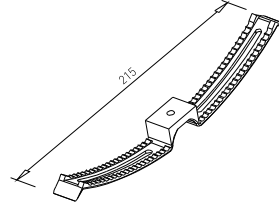

DOUBLE CABLE HOLDER

✘ ART. 20640
PLASTIC