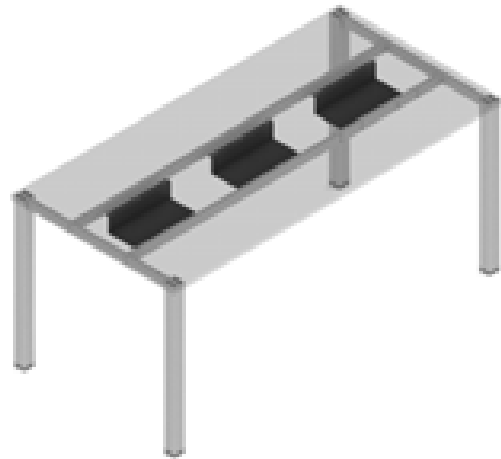

CABLE HOLDER

✘ ART. 20048
PLASTIC

DOUBLE CABLE HOLDER

✘ ART. 20640
PLASTIC

CABLE TUBE $\varnothing 72$

✘ ART. 30077
RAL 9006G

✘ OTHER COLOURS
made to order

CABLE SHELF

✘ ART. 30525
RAL 9006G

✘ OTHER COLOURS
made to order

ANGULAR CONNECTING PLATE

✕ ART. 30705
RAL 9006G

✕ OTHER COLOURS
made to order

BLIND

✕ ART. 30093
RAL 9006G

✕ OTHER COLOURS
made to order

COMPUTER TROLLEY

✕ ART. 30641
RAL 9006G

✕ OTHER COLOURS
made to order

FURNITURE WHEEL WITH PLATE 42 x 42

✘ ART. 20677
PLASTIC

BUNK-BED LADDER V

✘ ART. 30692
RAL 9006G

✘ OTHER COLOURS
made to order

BUNK-BED FENCE V

✘ ART. 30693
RAL 9006G

✘ OTHER COLOURS
made to order

BACK (PERFORATED)

BACK 800	L=700 mm	✘ ART. 30165 RAL 9006G	✘ OTHER COLOURS made to order
BACK 1000	L=900 mm	✘ ART. 30166 RAL 9006G	✘ OTHER COLOURS made to order
BACK 1200	L=1100 mm	✘ ART. 30167 RAL 9006G	✘ OTHER COLOURS made to order
BACK 1400	L=1300 mm	✘ ART. 30168 RAL 9006G	✘ OTHER COLOURS made to order
BACK 1600	L=1500 mm	✘ ART. 30169 RAL 9006G	✘ OTHER COLOURS made to order
BACK 1800	L=1700 mm	✘ ART. 30170 RAL 9006G	✘ OTHER COLOURS made to order
BACK 2000	L=1900 mm	✘ ART. 30171 RAL 9006G	✘ OTHER COLOURS made to order