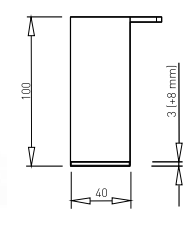

OPTIC Ø40

✕ ART. 30699
RAL 9006G

✕ OTHER COLOURS
made to order