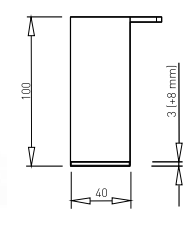

✕ METAL FURNITURE BASES

CUBIC 40 x 40

✕ ART. 30643
RAL 9006G

✕ OTHER COLOURS
made to order

OPTIC Ø40

✕ ART. 30699
RAL 9006G

✕ OTHER COLOURS
made to order

ANGULAR ELEMENT SILK