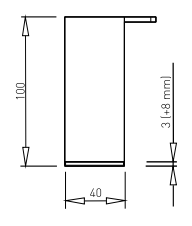

✕ METAL FURNITURE BASES

CUBIC 40 x 40

✕ ART. 30643
RAL 9006G

✕ OTHER COLOURS
made to order

OPTIC Ø40

✕ ART. 30699
RAL 9006G

✕ OTHER COLOURS
made to order

ANGULAR ELEMENT SILK