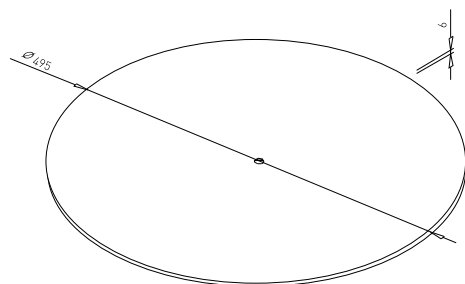

PLATE TERRA $\varnothing 500$

✕ ART. 30118
RAL 9006G

✕ OTHER COLOURS
made to order

COLUMN TERRA $\varnothing 80$

✕ ART. 30115
RAL 9006G

✕ OTHER COLOURS
made to order