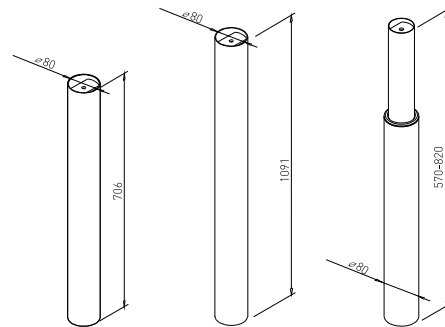

COLUMN TERRA $\varnothing 80$ BAR

✕ ART. 30841
RAL 9006G

✕ OTHER COLOURS
made to order