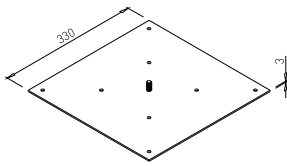

UP PLATE TERRA 330 x 330

✕ ART. 30162
RAL 9006G

✕ OTHER COLOURS
made to order

COLUMN TERRA $\varnothing 80$

✕ ART. 30115
RAL 9006G

✕ OTHER COLOURS
made to order