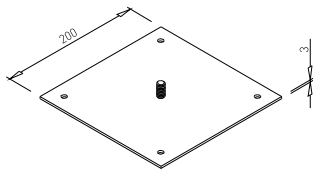

TERRA for table tops up to
 $\varnothing 800$ mm and up to 700 x 700 mm

UP PLATE TERRA 200 x 200

✕ ART. 30120
RAL 9006G

✕ OTHER COLOURS
made to order

COLUMN TERRA 50 x 50

✕ ART. 30630
RAL 9006G

✕ OTHER COLOURS
made to order

PLATE TERRA 400 x 400

✕ ART. 30632
RAL 9006G

✕ OTHER COLOURS
made to order

✕ INDEPENDENT TABLE BASES