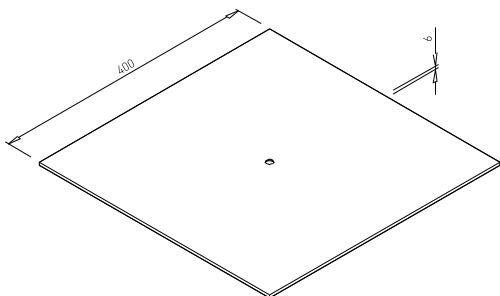

✕ INDEPENDENT TABLE BASES

TERRA for table tops up to  
 $\varnothing 800$  mm and up to 700 x 700 mm

UP PLATE TERRA 330 x 330

✕ ART. 30162  
 RAL 9006G

✕ OTHER COLOURS  
 made to order

PLATE TERRA  $\varnothing 500$