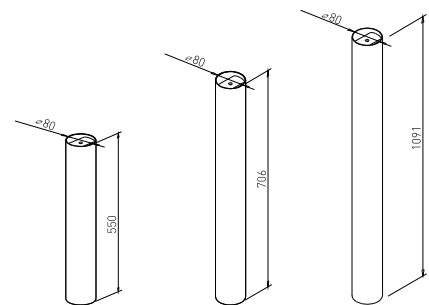

✕ OTHER COLOURS  
 made to order

PLATE TERRA  $\varnothing 400$

✕ ART. 30117  
 RAL 9006G

✕ OTHER COLOURS  
 made to order

TERRA for table tops up to  
 $\varnothing 800$  mm and up to 700 x 700 mm

UP PLATE TERRA 200 x 200