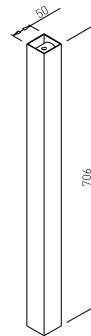

INDEPENDENT TABLE BASES

TERRA for table tops up to  
 $\varnothing 600$  mm and up to 500 x 500 mm

UP PLATE TERRA 200 x 200

✕ ART. 30120  
 RAL 9006G

✕ OTHER COLOURS  
 made to order

COLUMN TERRA  $\varnothing 80$

✕ OTHER COLOURS  
 made to order

PLATE TERRA  $\varnothing 400$

✕ ART. 30117  
 RAL 9006G

✕ OTHER COLOURS  
 made to order

TERRA for table tops up to  
 $\varnothing 800$  mm and up to 700 x 700 mm

UP PLATE TERRA 200 x 200

✕ ART. 30120  
 RAL 9006G

✕ OTHER COLOURS  
 made to order

COLUMN TERRA 50 x 50

✕ ART. 30630  
 RAL 9006G

✕ OTHER COLOURS  
 made to order

PLATE TERRA 400 x 400

✕ ART. 30632  
 RAL 9006G

✕ OTHER COLOURS  
 made to order

✕ INDEPENDENT TABLE BASES

TERRA for table tops up to  
 $\varnothing 800$  mm and up to 700 x 700 mm

UP PLATE TERRA 330 x 330

✕ ART. 30162  
 RAL 9006G

✕ OTHER COLOURS  
 made to order

PLATE TERRA  $\varnothing 500$