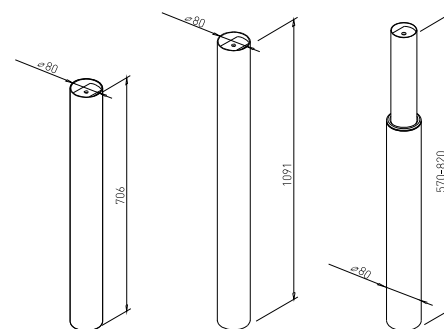

COLUMN TERRA $\varnothing 80$ BAR

✕ ART. 30841
RAL 9006G

✕ OTHER COLOURS
made to order

COLUMN TERRA $\varnothing 80$ HV

✕ ART. 30009
RAL 9006G

✕ OTHER COLOURS
made to order