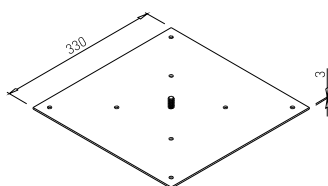

✕ INDEPENDENT TABLE BASES

TERRA for table tops up to  
 $\varnothing 800$  mm and up to 700 x 700 mm

UP PLATE TERRA 330 x 330

✕ ART. 30162  
 RAL 9006G

✕ OTHER COLOURS  
 made to order

PLATE TERRA  $\varnothing 500$