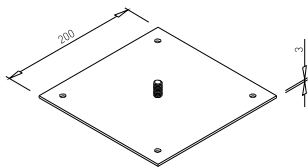

INDEPENDENT TABLE BASES

TERRA for table tops up to  
 $\varnothing 600$  mm and up to 500 x 500 mm

UP PLATE TERRA 200 x 200

✕ ART. 30120  
 RAL 9006G

✕ OTHER COLOURS  
 made to order

COLUMN TERRA  $\varnothing 80$