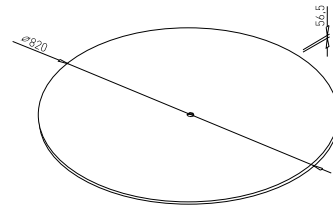

PLATE BOMA ø820 B

✕ ART. 30072
RAL 9006G

✕ OTHER COLOURS
made to order