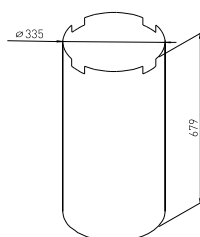

# INDEPENDENT TABLE BASES

BOMA for table tops up to  
ø1300 mm and up to 1050 x 1050 mm

## PLATE BOMA ø720 B

✕ ART. 30064  
RAL 9006G

✕ OTHER COLOURS  
made to order

## COLUMN BOMA IRON ø335 / ø720

✕ ART. 31204  
RAL 9006G

✕ OTHER COLOURS  
made to order

BOMA for table tops up to  
 ø1600 mm and up to 1200 x 1200 mm

CROSS BOMA 1000

✕ ART. 30278  
 RAL 9006G

✕ OTHER COLOURS  
 made to order