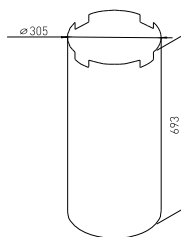

### PLATE BOMA $\varnothing 620$ B

✕ ART. 30163  
 RAL 9006G

✕ OTHER COLOURS  
 made to order

# INDEPENDENT TABLE BASES

BOMA for table tops up to  
ø1300 mm and up to 1050 x 1050 mm