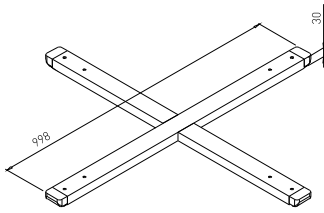

## COLUMN BOMA IRON ø335 / ø720

✕ ART. 31204  
RAL 9006G

✕ OTHER COLOURS  
made to order

BOMA for table tops up to  
 ø1600 mm and up to 1200 x 1200 mm

CROSS BOMA 1000

✕ ART. 30278  
 RAL 9006G

✕ OTHER COLOURS  
 made to order