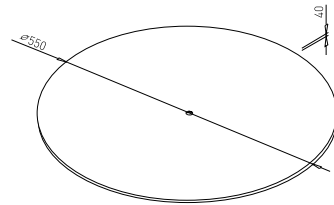

PLATE BOMA ø550 B

✕ ART. 30011
RAL 9006G

✕ OTHER COLOURS
made to order