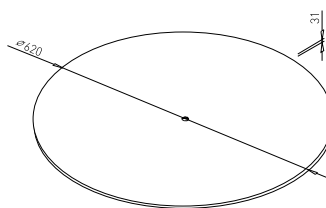

× ART. 30279  
RAL 9006G

× OTHER COLOURS  
made to order

PLATE BOMA ø620 B

× ART. 30163  
RAL 9006G

× OTHER COLOURS  
made to order

COLUMN BOMA  
ø120 / ø620

× ART. 30284  
RAL 9006G

× OTHER COLOURS  
made to order

or

COLUMN BOMA  
BAR ø120 / ø620

× ART. 30839  
RAL 9006G

× OTHER COLOURS  
made to order

BOMA for table tops up to  
 $\varnothing 1100$  mm and up to  $900 \times 900$  mm