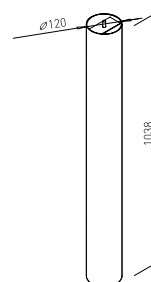

or

COLUMN BOMA  
BAR ø120 / ø620

× ART. 30839  
RAL 9006G

× OTHER COLOURS  
made to order

BOMA for table tops up to  
 $\varnothing 1100$  mm and up to  $900 \times 900$  mm