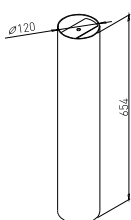

### COLUMN BOMA ø120 / ø550

✕ ART. 30283  
RAL 9006G

✕ OTHER COLOURS  
made to order

✕ INDEPENDENT TABLE BASES

× INDEPENDENT TABLE BASES

BOMA for table tops up to  
ø1100 mm and up to 900 x 900 mm

CROSS BOMA 600

× ART. 30279  
RAL 9006G

× OTHER COLOURS  
made to order

PLATE BOMA ø620 B

× ART. 30163  
RAL 9006G

× OTHER COLOURS  
made to order

COLUMN BOMA  
ø120 / ø620

× ART. 30284  
RAL 9006G

× OTHER COLOURS  
made to order

or

COLUMN BOMA  
BAR ø120 / ø620

× ART. 30839  
RAL 9006G

× OTHER COLOURS  
made to order

BOMA for table tops up to  
 $\varnothing 1100$  mm and up to  $900 \times 900$  mm