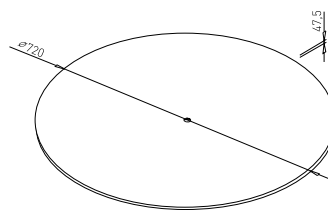

PLATE BOMA ø720 B

✕ ART. 30064
RAL 9006G

✕ OTHER COLOURS
made to order