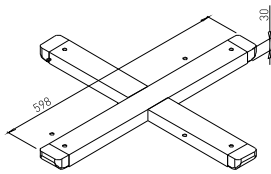

CROSS BOMA 600

✕ ART. 30279
RAL 9006G

✕ OTHER COLOURS
made to order