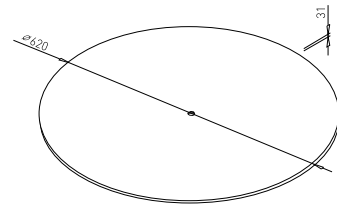

PLATE BOMA $\varnothing 620$ B

✕ ART. 30163
RAL 9006G

✕ OTHER COLOURS
made to order