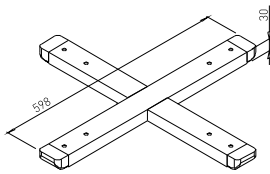

CROSS BOMA 600

✕ ART. 30279
RAL 9006G

✕ OTHER COLOURS
made to order