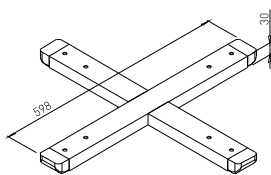

× ART. 30279  
RAL 9006G

× OTHER COLOURS  
made to order

PLATE BOMA ø620 B

× ART. 30163  
RAL 9006G

× OTHER COLOURS  
made to order

COLUMN BOMA  
ø120 / ø620

× ART. 30284  
RAL 9006G

× OTHER COLOURS  
made to order

or

COLUMN BOMA  
BAR ø120 / ø620

× ART. 30839  
RAL 9006G

× OTHER COLOURS  
made to order

BOMA for table tops up to  
 $\varnothing 1100$  mm and up to  $900 \times 900$  mm