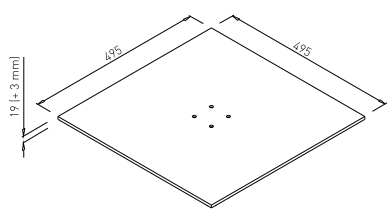

INDEPENDENT TABLE BASES

GAST for table tops up to 900 x 900 mm (H=715) for 800 x 800 mm (H=1100)

UP PLATE GAST 300 x 300

- ✕ ART. 31248 RAL 9006G
- ✕ OTHER COLOURS made to order

COLUMN 80 x 80 GAST

- ✕ ART. 31249 RAL 9006G
- ✕ OTHER COLOURS made to order

COLUMN 80 x 80 GAST BAR

- ✕ ART. 31263 RAL 9006G
- ✕ OTHER COLOURS made to order

PLATE GAST 500 x 500

- ✕ ART. 31247 RAL 9006G
- ✕ OTHER COLOURS made to order

GAST for table tops up to
900 x 1400 mm (H=715) for 800 x 1200 mm (H=1100)

UP PLATE GAST 300 x 300

✕ ART. 31248
RAL 9006G

✕ OTHER COLOURS
made to order

COLUMN 80 x 80 GAST

✕ ART. 31249
RAL 9006G

✕ OTHER COLOURS
made to order

COLUMN 80 x 80 GAST BAR

✕ ART. 31263
RAL 9006G

LENGTH OF CONNECTOR = LENGTH OF TABLE PLATE - 800 mm
CONNECTORS FROM PAGE 35

EXAMPLE
MIN. LENGTH OF TABLE 1600 - CONNECTOR 800 (PAGE 35)