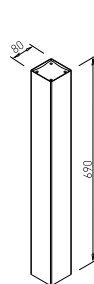

COLUMN 80 x 80 GAST BAR

- ✕ ART. 31263 RAL 9006G
- ✕ OTHER COLOURS made to order

PLATE GAST 500 x 500

- ✕ ART. 31247 RAL 9006G
- ✕ OTHER COLOURS made to order

GAST for table tops up to
900 x 1400 mm (H=715) for 800 x 1200 mm (H=1100)

✕ OTHER COLOURS
made to order

PLATE GAST 700 x 500

✕ ART. 31261
RAL 9006G

✕ OTHER COLOURS
made to order

UP PLATE GAST 300 x 300 WITH HOLDER

✕ ART. 31264
RAL 9006G

✕ OTHER COLOURS
made to order

COLUMN 80 x 80 GAST

✕ ART. 31249
RAL 9006G

✕ OTHER COLOURS
made to order

COLUMN 80 x 80 GAST BAR

✕ ART. 31263
RAL 9006G

✕ OTHER COLOURS
made to order

PLATE GAST 600 x 300

✕ ART. 31262
RAL 9006G

✕ OTHER COLOURS
made to order

LENGTH OF CONNECTOR = LENGTH OF TABLE PLATE - 800 mm
CONNECTORS FROM PAGE 35

EXAMPLE
MIN. LENGTH OF TABLE 1600 - CONNECTOR 800 (PAGE 35)