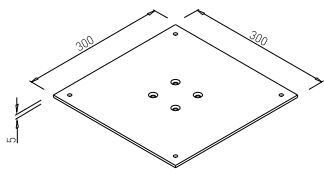

INDEPENDENT TABLE BASES

GAST for table tops up to 900 x 900 mm (H=715) for 800 x 800 mm (H=1100)

UP PLATE GAST 300 x 300

- ✕ ART. 31248 RAL 9006G
- ✕ OTHER COLOURS made to order

COLUMN 80 x 80 GAST

- ✕ ART. 31249 RAL 9006G
- ✕ OTHER COLOURS made to order

COLUMN 80 x 80 GAST BAR

- ✕ ART. 31263 RAL 9006G
- ✕ OTHER COLOURS made to order

PLATE GAST 500 x 500

- ✕ ART. 31247 RAL 9006G
- ✕ OTHER COLOURS made to order

GAST for table tops up to
900 x 1400 mm (H=715) for 800 x 1200 mm (H=1100)

UP PLATE GAST 300 x 300

✕ ART. 31248
RAL 9006G

✕ OTHER COLOURS
made to order

COLUMN 80 x 80 GAST

✕ ART. 31249
RAL 9006G

✕ OTHER COLOURS
made to order

COLUMN 80 x 80 GAST BAR

✕ ART. 31263
RAL 9006G

LENGTH OF CONNECTOR = LENGTH OF TABLE PLATE - 800 mm
CONNECTORS FROM PAGE 35

EXAMPLE
MIN. LENGTH OF TABLE 1600 - CONNECTOR 800 (PAGE 35)