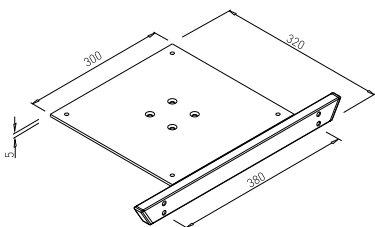

COLUMN 80 x 80 GAST BAR

- ✕ ART. 31263 RAL 9006G
- ✕ OTHER COLOURS made to order

PLATE GAST 500 x 500

- ✕ ART. 31247 RAL 9006G
- ✕ OTHER COLOURS made to order

GAST for table tops up to
900 x 1400 mm (H=715) for 800 x 1200 mm (H=1100)

✕ OTHER COLOURS
made to order

PLATE GAST 700 x 500

✕ ART. 31261
RAL 9006G

✕ OTHER COLOURS
made to order

UP PLATE GAST 300 x 300 WITH HOLDER

✕ ART. 31264
RAL 9006G

✕ OTHER COLOURS
made to order

COLUMN 80 x 80 GAST

LENGTH OF CONNECTOR = LENGTH OF TABLE PLATE - 800 mm
CONNECTORS FROM PAGE 35

EXAMPLE
MIN. LENGTH OF TABLE 1600 - CONNECTOR 800 (PAGE 35)