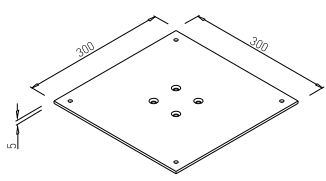

INDEPENDENT TABLE BASES

GAST for table tops up to 900 x 900 mm (H=715) for 800 x 800 mm (H=1100)

UP PLATE GAST 300 x 300

- ✕ ART. 31248 RAL 9006G
- ✕ OTHER COLOURS made to order

COLUMN 80 x 80 GAST

- ✕ ART. 31249 RAL 9006G
- ✕ OTHER COLOURS made to order

COLUMN 80 x 80 GAST BAR

- ✕ ART. 31263 RAL 9006G
- ✕ OTHER COLOURS made to order

PLATE GAST 500 x 500

- ✕ ART. 31247 RAL 9006G
- ✕ OTHER COLOURS made to order

GAST for table tops up to
900 x 1400 mm (H=715) for 800 x 1200 mm (H=1100)

UP PLATE GAST 300 x 300

✕ ART. 31248
RAL 9006G

✕ OTHER COLOURS
made to order

COLUMN 80 x 80 GAST

✕ ART. 31249
RAL 9006G

✕ OTHER COLOURS
made to order

COLUMN 80 x 80 GAST BAR

✕ ART. 31263
RAL 9006G

LENGTH OF CONNECTOR = LENGTH OF TABLE PLATE - 800 mm
CONNECTORS FROM PAGE 35

EXAMPLE
MIN. LENGTH OF TABLE 1600 - CONNECTOR 800 (PAGE 35)