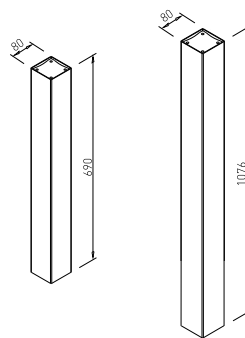

INDEPENDENT TABLE BASES

GAST for table tops up to 900 x 900 mm (H=715) for 800 x 800 mm (H=1100)

UP PLATE GAST 300 x 300

- ✕ ART. 31248 RAL 9006G
- ✕ OTHER COLOURS made to order

COLUMN 80 x 80 GAST

- ✕ ART. 31249 RAL 9006G
- ✕ OTHER COLOURS made to order

COLUMN 80 x 80 GAST BAR

- ✕ ART. 31263 RAL 9006G
- ✕ OTHER COLOURS made to order

PLATE GAST 500 x 500

- ✕ ART. 31247 RAL 9006G
- ✕ OTHER COLOURS made to order

GAST for table tops up to
900 x 1400 mm (H=715) for 800 x 1200 mm (H=1100)

UP PLATE GAST 300 x 300

✕ ART. 31248
RAL 9006G

✕ OTHER COLOURS
made to order

COLUMN 80 x 80 GAST

✕ ART. 31249
RAL 9006G

✕ OTHER COLOURS
made to order

COLUMN 80 x 80 GAST BAR

✕ ART. 31263
RAL 9006G

✕ OTHER COLOURS
made to order

PLATE GAST 700 x 500

✕ ART. 31261
RAL 9006G

✕ OTHER COLOURS
made to order

UP PLATE GAST 300 x 300 WITH HOLDER

✕ ART. 31264
RAL 9006G

✕ OTHER COLOURS
made to order

COLUMN 80 x 80 GAST