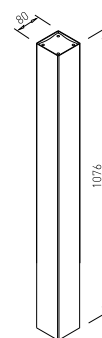

INDEPENDENT TABLE BASES

GAST for table tops up to 900 x 900 mm (H=715) for 800 x 800 mm (H=1100)

UP PLATE GAST 300 x 300

- ✕ ART. 31248 RAL 9006G
- ✕ OTHER COLOURS made to order

COLUMN 80 x 80 GAST

- ✕ ART. 31249 RAL 9006G
- ✕ OTHER COLOURS made to order

COLUMN 80 x 80 GAST BAR

- ✕ ART. 31263 RAL 9006G
- ✕ OTHER COLOURS made to order

PLATE GAST 500 x 500

- ✕ ART. 31247 RAL 9006G
- ✕ OTHER COLOURS made to order

GAST for table tops up to
900 x 1400 mm (H=715) for 800 x 1200 mm (H=1100)

✕ ART. 31249
RAL 9006G

✕ OTHER COLOURS
made to order

COLUMN 80 x 80 GAST BAR

✕ ART. 31263
RAL 9006G

✕ OTHER COLOURS
made to order

PLATE GAST 600 x 300

✕ ART. 31262
RAL 9006G

✕ OTHER COLOURS
made to order

LENGTH OF CONNECTOR = LENGTH OF TABLE PLATE - 800 mm
CONNECTORS FROM PAGE 35

EXAMPLE
MIN. LENGTH OF TABLE 1600 - CONNECTOR 800 (PAGE 35)