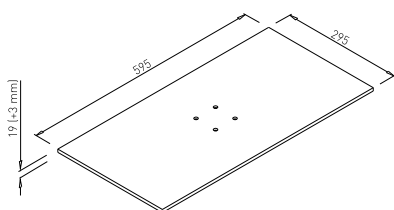

COLUMN 80 x 80 GAST BAR

- ✕ ART. 31263 RAL 9006G
- ✕ OTHER COLOURS made to order

PLATE GAST 500 x 500

- ✕ ART. 31247 RAL 9006G
- ✕ OTHER COLOURS made to order

GAST for table tops up to
900 x 1400 mm (H=715) for 800 x 1200 mm (H=1100)

✕ OTHER COLOURS
made to order

PLATE GAST 700 x 500

✕ ART. 31261
RAL 9006G

✕ OTHER COLOURS
made to order

UP PLATE GAST 300 x 300 WITH HOLDER

✕ ART. 31264
RAL 9006G

✕ OTHER COLOURS
made to order

COLUMN 80 x 80 GAST

✕ ART. 31249
RAL 9006G

✕ OTHER COLOURS
made to order

COLUMN 80 x 80 GAST BAR

✕ ART. 31263
RAL 9006G

✕ OTHER COLOURS
made to order

PLATE GAST 600 x 300

✕ ART. 31262
RAL 9006G

✕ OTHER COLOURS
made to order

LENGTH OF CONNECTOR = LENGTH OF TABLE PLATE - 800 mm
CONNECTORS FROM PAGE 35

EXAMPLE
MIN. LENGTH OF TABLE 1600 - CONNECTOR 800 (PAGE 35)