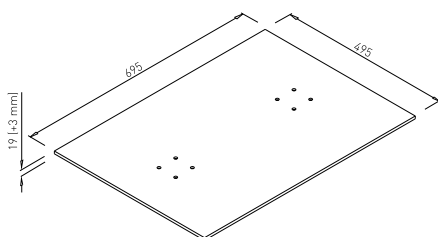

COLUMN 80 x 80 GAST BAR

- ✕ ART. 31263 RAL 9006G
- ✕ OTHER COLOURS made to order

PLATE GAST 500 x 500

- ✕ ART. 31247 RAL 9006G
- ✕ OTHER COLOURS made to order

GAST for table tops up to
900 x 1400 mm (H=715) for 800 x 1200 mm (H=1100)

✕ OTHER COLOURS
made to order

PLATE GAST 700 x 500

✕ ART. 31261
RAL 9006G

✕ OTHER COLOURS
made to order

UP PLATE GAST 300 x 300 WITH HOLDER

✕ ART. 31264
RAL 9006G

✕ OTHER COLOURS
made to order

COLUMN 80 x 80 GAST

✕ ART. 31249
RAL 9006G

✕ OTHER COLOURS
made to order

COLUMN 80 x 80 GAST BAR

✕ ART. 31263
RAL 9006G

✕ OTHER COLOURS
made to order

PLATE GAST 600 x 300

✕ ART. 31262
RAL 9006G

✕ OTHER COLOURS
made to order

LENGTH OF CONNECTOR = LENGTH OF TABLE PLATE - 800 mm
CONNECTORS FROM PAGE 35

EXAMPLE
MIN. LENGTH OF TABLE 1600 - CONNECTOR 800 (PAGE 35)