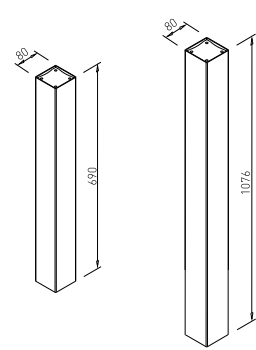

INDEPENDENT TABLE BASES

GAST for table tops up to 900 x 900 mm (H=715) for 800 x 800 mm (H=1100)

UP PLATE GAST 300 x 300

- ✕ ART. 31248 RAL 9006G
- ✕ OTHER COLOURS made to order

COLUMN 80 x 80 GAST

- ✕ ART. 31249 RAL 9006G
- ✕ OTHER COLOURS made to order

COLUMN 80 x 80 GAST BAR

- ✕ ART. 31263 RAL 9006G
- ✕ OTHER COLOURS made to order

PLATE GAST 500 x 500

- ✕ ART. 31247 RAL 9006G
- ✕ OTHER COLOURS made to order

GAST for table tops up to
900 x 1400 mm (H=715) for 800 x 1200 mm (H=1100)

UP PLATE GAST 300 x 300

✕ ART. 31248
RAL 9006G

✕ OTHER COLOURS
made to order

COLUMN 80 x 80 GAST

✕ ART. 31249
RAL 9006G

✕ OTHER COLOURS
made to order

COLUMN 80 x 80 GAST BAR

✕ ART. 31263
RAL 9006G

LENGTH OF CONNECTOR = LENGTH OF TABLE PLATE - 800 mm
CONNECTORS FROM PAGE 35

EXAMPLE
MIN. LENGTH OF TABLE 1600 - CONNECTOR 800 (PAGE 35)