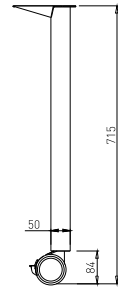

× INDEPENDENT LEGS

MINIMUM TABLE PLATE THICKNESS = 25mm

FIFTY

× ART. 30052
RAL 9006G

× OTHER COLOURS
made to order

FIFTY K

× ART. 30055
RAL 9006G

× OTHER COLOURS
made to order

PLUG OXO / HV

× ART. 30704
RAL 7015 plastic

× ART. 20704
RAL 9005 plastic